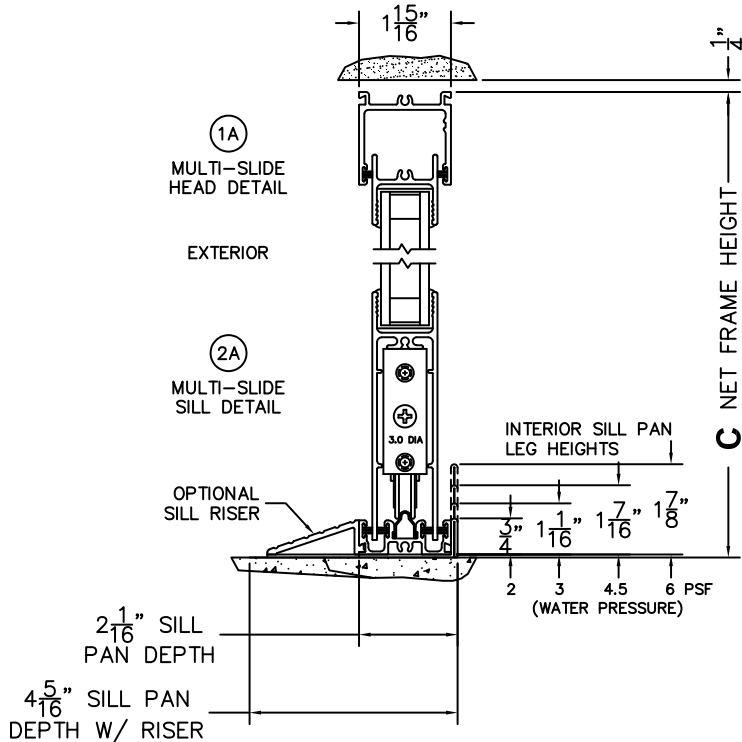

**C**(NET FRAME HEIGHT)

SILL PAN HEIGHT(INTERIOR LEG)  
(3/4", 1-1/16", 1-7/16" OR 1-7/8")

NOTES:

(USE RULER TO SCALE DIMENSIONS IN INCHES)

SCALE: 1/4

OXIX DOOR SHOWN

(USE RULER TO SCALE DIMENSIONS IN INCHES)

SCALE: 1/4