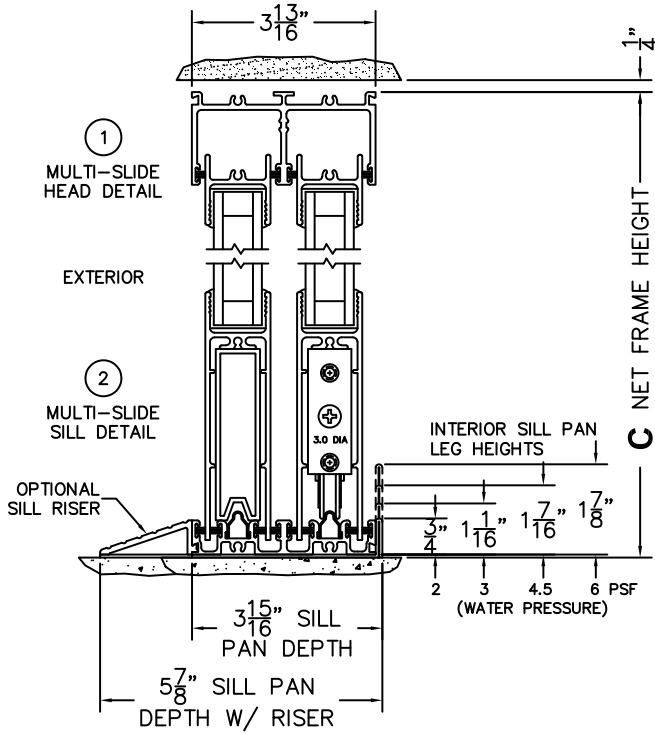

**C**(NET FRAME HEIGHT)

SILL PAN HEIGHT(INTERIOR LEG)  
(3/4", 1-1/16", 1-7/16" OR 1-7/8")

NOTES:

(USE RULER TO SCALE DIMENSIONS IN INCHES)

SCALE: 1/4

OXIX DOOR SHOWN

(USE RULER TO SCALE DIMENSIONS IN INCHES)

SCALE: 1/4