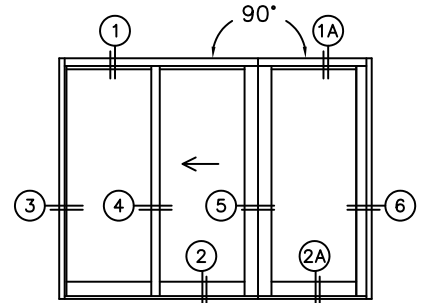

**C**(NET FRAME HEIGHT)

SILL PAN HEIGHT(INTERIOR LEG)  
(3/4", 1-1/16", 1-7/16" OR 1-7/8")

NOTES:

(USE RULER TO SCALE DIMENSIONS IN INCHES)

SCALE: 1/4

OXIX DOOR SHOWN

(USE RULER TO SCALE DIMENSIONS IN INCHES)

SCALE: 1/4