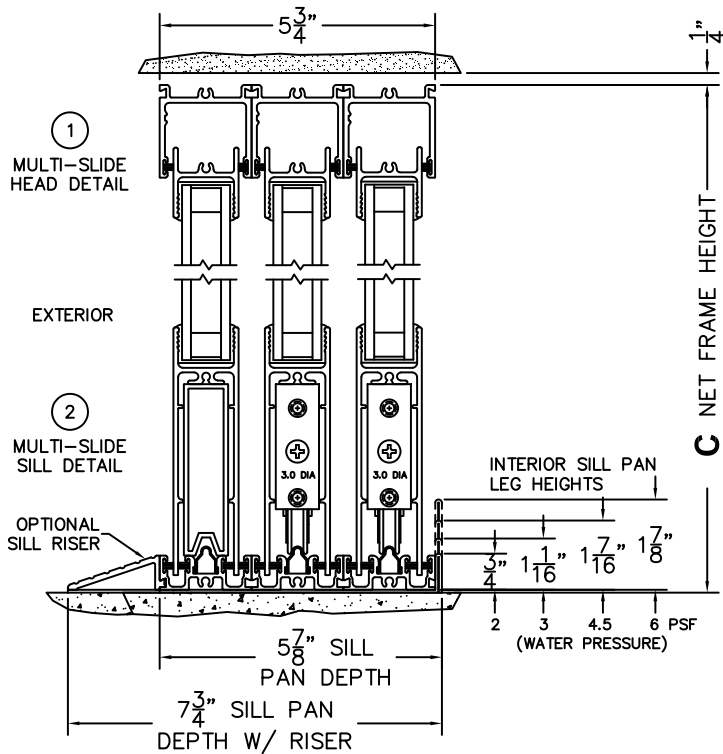

SILL PAN HEIGHT(INTERIOR LEG)
(3/4", 1-1/16", 1-7/16" OR 1-7/8")

NOTES:

(USE RULER TO SCALE DIMENSIONS IN INCHES)

SCALE: 1/4

OOXXIXO DOOR SHOWN

FLEETWOOD
WINDOWS & DOORS
FleetwoodUSA.com

NORWOOD 3070EX M/S
9000XX-XO STANDARD CONFIGURATION
NO SCREENS

ORDER NO.:

ITEM NO.:

(USE RULER TO SCALE DIMENSIONS IN INCHES)

SCALE: 1/4

1/4"
NET FRAME WIDTH
B