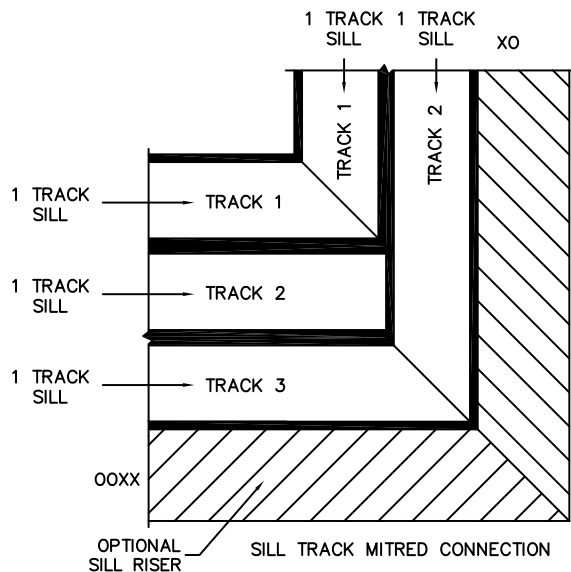

SILL PAN HEIGHT(INTERIOR LEG)
(3/4", 1-1/16", 1-7/16" OR 1-7/8")

NOTES:

(USE RULER TO SCALE DIMENSIONS IN INCHES)

SCALE: 1/4

OOXXIXO DOOR SHOWN

FLEETWOOD
WINDOWS & DOORS
FleetwoodUSA.com

NORWOOD 3070EX M/S
9000XX-XO STANDARD CONFIGURATION
NO SCREENS

ORDER NO.:

ITEM NO.:

(USE RULER TO SCALE DIMENSIONS IN INCHES)

SCALE: 1/4

1/4"
NET FRAME WIDTH
B