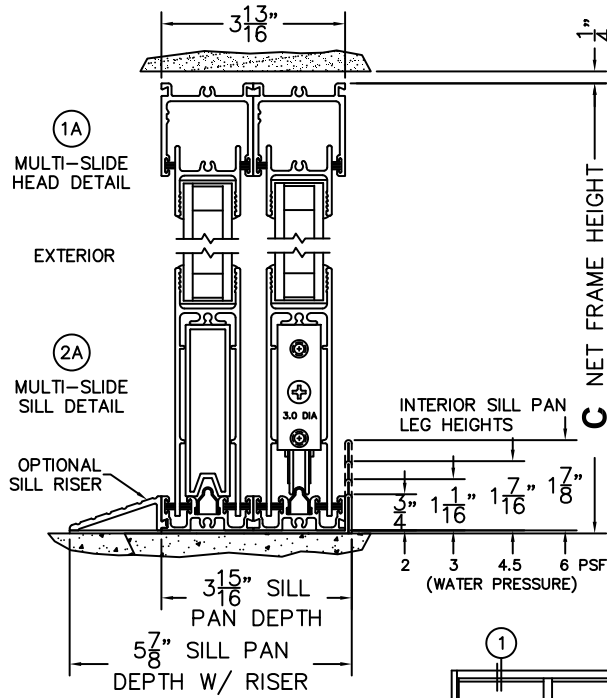

SILL PAN HEIGHT(INTERIOR LEG)
(3/4", 1-1/16", 1-7/16" OR 1-7/8")

NOTES:

(USE RULER TO SCALE DIMENSIONS IN INCHES)

SCALE: 1/4

OOXXIXO DOOR SHOWN

FLEETWOOD
WINDOWS & DOORS
FleetwoodUSA.com

NORWOOD 3070EX M/S
9000XX-XO STANDARD CONFIGURATION
NO SCREENS

ORDER NO.:

ITEM NO.:

(USE RULER TO SCALE DIMENSIONS IN INCHES)

SCALE: 1/4

1/4"
NET FRAME WIDTH
B