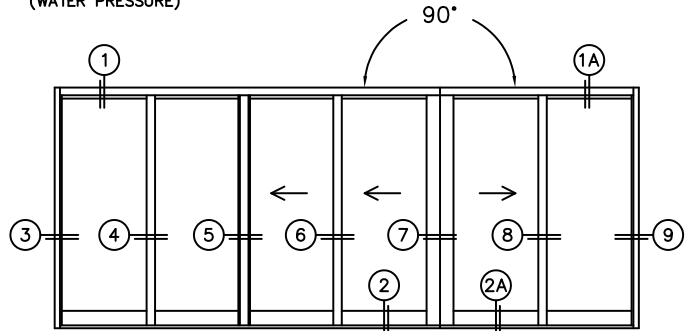

SILL PAN HEIGHT(INTERIOR LEG)
(3/4", 1-1/16", 1-7/16" OR 1-7/8")

NOTES:

(USE RULER TO SCALE DIMENSIONS IN INCHES)

SCALE: 1/4

OOXXIXO DOOR SHOWN

FLEETWOOD
WINDOWS & DOORS
FleetwoodUSA.com

NORWOOD 3070EX M/S
9000XX-XO STANDARD CONFIGURATION
NO SCREENS

ORDER NO.:

ITEM NO.:

(USE RULER TO SCALE DIMENSIONS IN INCHES)

SCALE: 1/4

1/4"
NET FRAME WIDTH
B