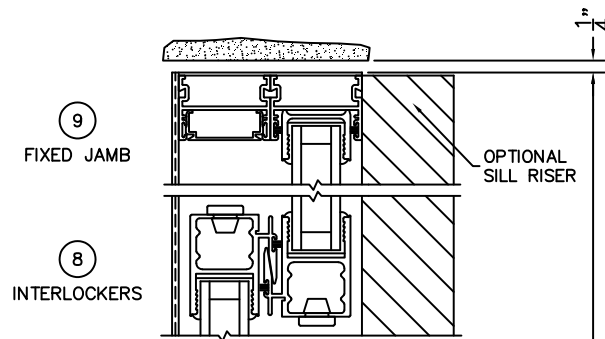

SILL PAN HEIGHT(INTERIOR LEG)
(3/4", 1-1/16", 1-7/16" OR 1-7/8")

NOTES:

(USE RULER TO SCALE DIMENSIONS IN INCHES)

SCALE: 1/4

OOXXIXO DOOR SHOWN

FLEETWOOD
WINDOWS & DOORS
FleetwoodUSA.com

NORWOOD 3070EX M/S
9000XX-XO STANDARD CONFIGURATION
NO SCREENS

ORDER NO.:

ITEM NO.:

(USE RULER TO SCALE DIMENSIONS IN INCHES)

SCALE: 1/4

1/4"
NET FRAME WIDTH
B