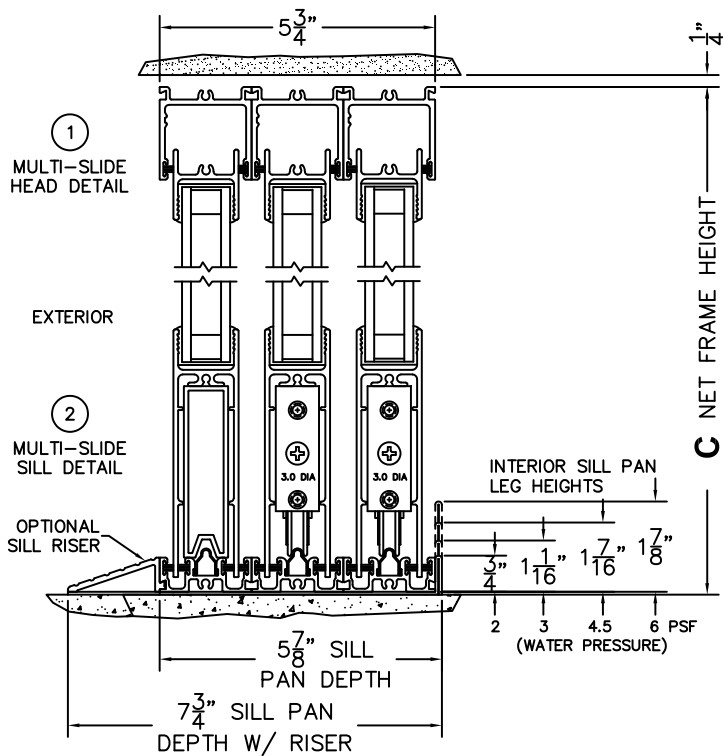

SILL PAN HEIGHT(INTERIOR LEG)
(3/4", 1-1/16", 1-7/16" OR 1-7/8")

NOTES:

(USE RULER TO SCALE DIMENSIONS IN INCHES)

SCALE: 1/4

OOXXIXO DOOR SHOWN

FLEETWOOD
WINDOWS & DOORS
FleetwoodUSA.com

NORWOOD 3070EX M/S

9000XX-XO STANDARD CONFIGURATION
NO SCREENS

ORDER NO.:

ITEM NO.:

(USE RULER TO SCALE DIMENSIONS IN INCHES)

SCALE: 1/4