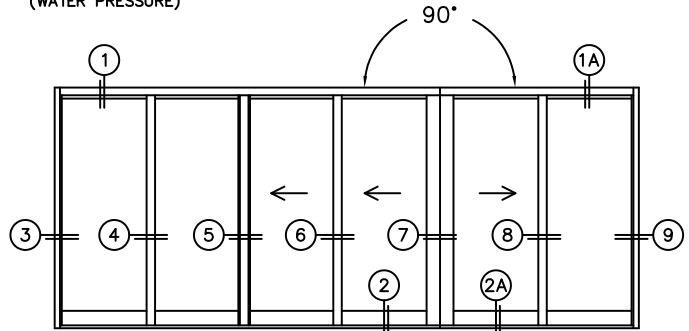

SILL PAN HEIGHT(INTERIOR LEG)
(3/4", 1-1/16", 1-7/16" OR 1-7/8")

NOTES:

(USE RULER TO SCALE DIMENSIONS IN INCHES)

SCALE: 1/4

OOXXIXO DOOR SHOWN

FLEETWOOD
WINDOWS & DOORS
FleetwoodUSA.com

NORWOOD 3070EX M/S

9000XX-XO STANDARD CONFIGURATION
NO SCREENS

ORDER NO.:

ITEM NO.:

(USE RULER TO SCALE DIMENSIONS IN INCHES)

SCALE: 1/4