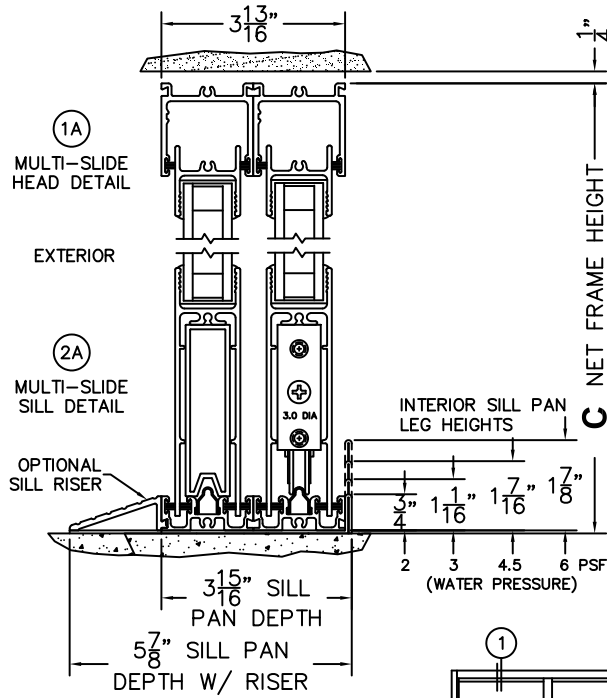

SILL PAN HEIGHT(INTERIOR LEG)
(3/4", 1-1/16", 1-7/16" OR 1-7/8")

NOTES:

(USE RULER TO SCALE DIMENSIONS IN INCHES)

SCALE: 1/4

OOXXIXO DOOR SHOWN

FLEETWOOD
WINDOWS & DOORS
FleetwoodUSA.com

NORWOOD 3070EX M/S

9000XX-XO STANDARD CONFIGURATION
NO SCREENS

ORDER NO.:

ITEM NO.:

(USE RULER TO SCALE DIMENSIONS IN INCHES)

SCALE: 1/4