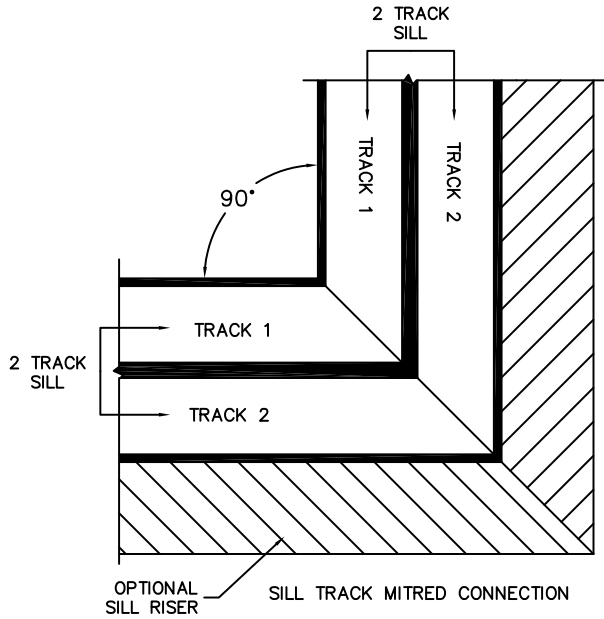

SILL PAN HEIGHT (INTERIOR LEG)
(3/4", 1-1/16", 1-7/16" OR 1-7/8")

NOTES:

(USE RULER TO SCALE DIMENSIONS IN INCHES)

SCALE: 1/4

OOXIX00 DOOR SHOWN

FLEETWOOD
WINDOWS & DOORS
FleetwoodUSA.com

NORWOOD 3070EX M/S
90°00XIX00 STANDARD CONFIG.
NO SCREENS

ORDER NO.:

ITEM NO.:

(USE RULER TO SCALE DIMENSIONS IN INCHES)

SCALE: 1/4

1/4"