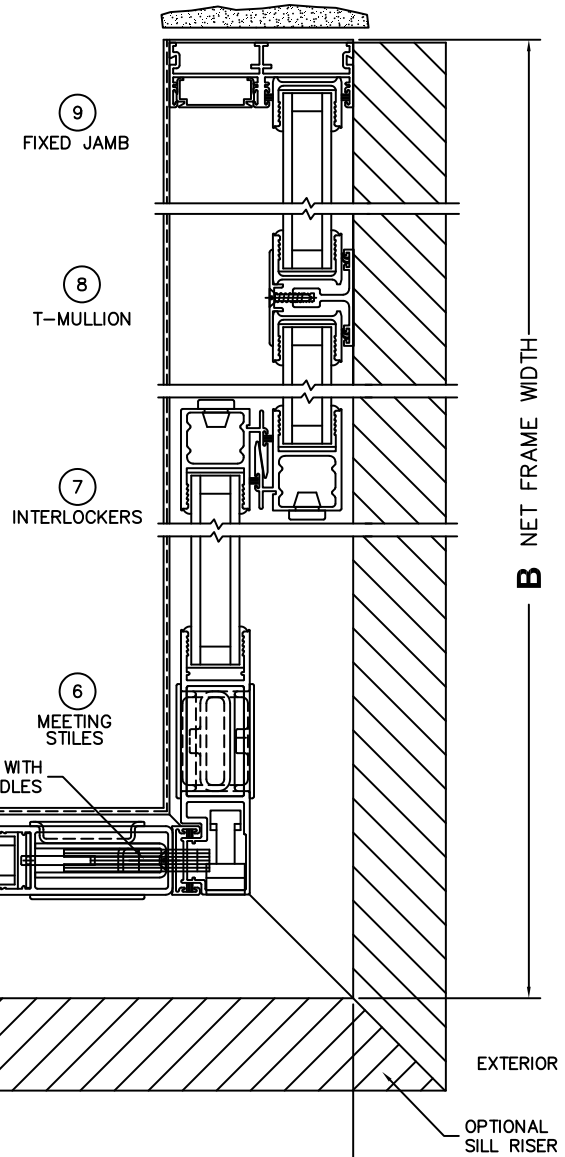

SILL PAN HEIGHT (INTERIOR LEG)
(3/4", 1-1/16", 1-7/16" OR 1-7/8")

NOTES:

(USE RULER TO SCALE DIMENSIONS IN INCHES)

SCALE: 1/4

OOXIX00 DOOR SHOWN

FLEETWOOD
WINDOWS & DOORS
FleetwoodUSA.com

NORWOOD 3070EX M/S
90°00XIX00 STANDARD CONFIG.
NO SCREENS

ORDER NO.:

ITEM NO.:

(USE RULER TO SCALE DIMENSIONS IN INCHES)

SCALE: 1/4

1/4"