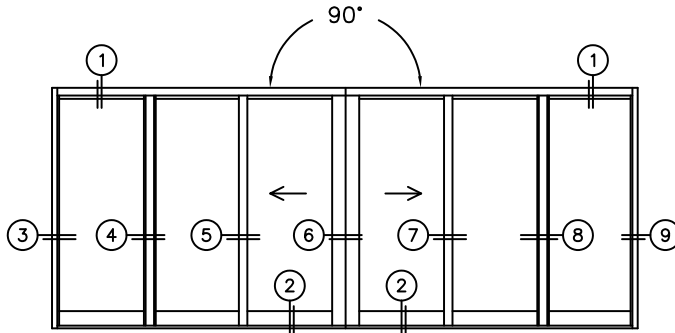

FLEETWOOD
WINDOWS & DOORS
FleetwoodUSA.com

NORWOOD 3070EX M/S
90° OOXIX00 STANDARD CONFIG.
NO SCREENS

ORDER NO.:

ITEM NO.:

REQUIRED DEALER INFO.

A(NET FRAME WIDTH)

B(NET FRAME WIDTH)

C(NET FRAME HEIGHT)

SILL PAN HEIGHT (INTERIOR LEG)
(3/4", 1-1/16", 1-7/16" OR 1-7/8")

NOTES:

(USE RULER TO SCALE DIMENSIONS IN INCHES)

SCALE: 1/4

OOXIX00 DOOR SHOWN

FLEETWOOD
WINDOWS & DOORS
FleetwoodUSA.com

NORWOOD 3070EX M/S
90°00XIX00 STANDARD CONFIG.
NO SCREENS

ORDER NO.:

ITEM NO.:

(USE RULER TO SCALE DIMENSIONS IN INCHES)

SCALE: 1/4

1/4"