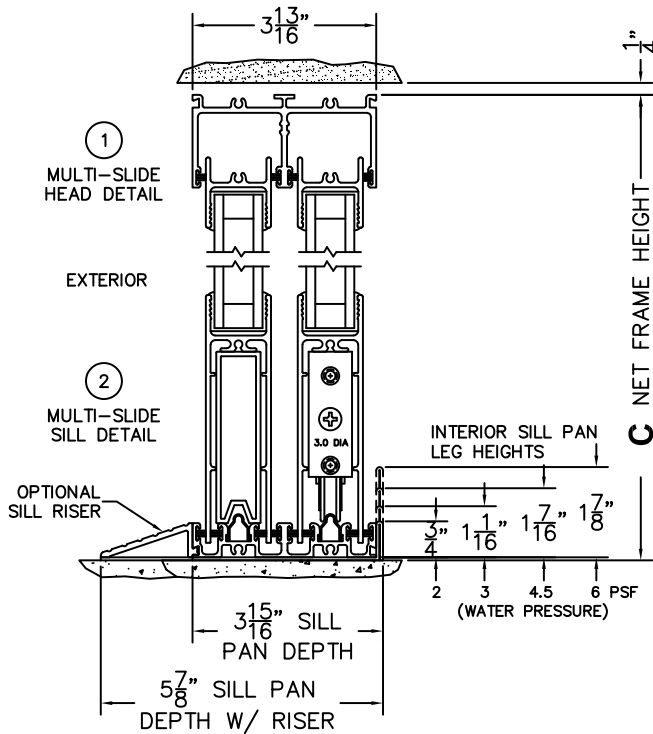

SILL PAN HEIGHT (INTERIOR LEG)
(3/4", 1-1/16", 1-7/16" OR 1-7/8")

NOTES:

(USE RULER TO SCALE DIMENSIONS IN INCHES)

SCALE: 1/4

OOXIX00 DOOR SHOWN

FLEETWOOD
WINDOWS & DOORS
FleetwoodUSA.com

NORWOOD 3070EX M/S
90°00XIX00 STANDARD CONFIG.
NO SCREENS

ORDER NO.:

ITEM NO.:

(USE RULER TO SCALE DIMENSIONS IN INCHES)

SCALE: 1/4

1/4"