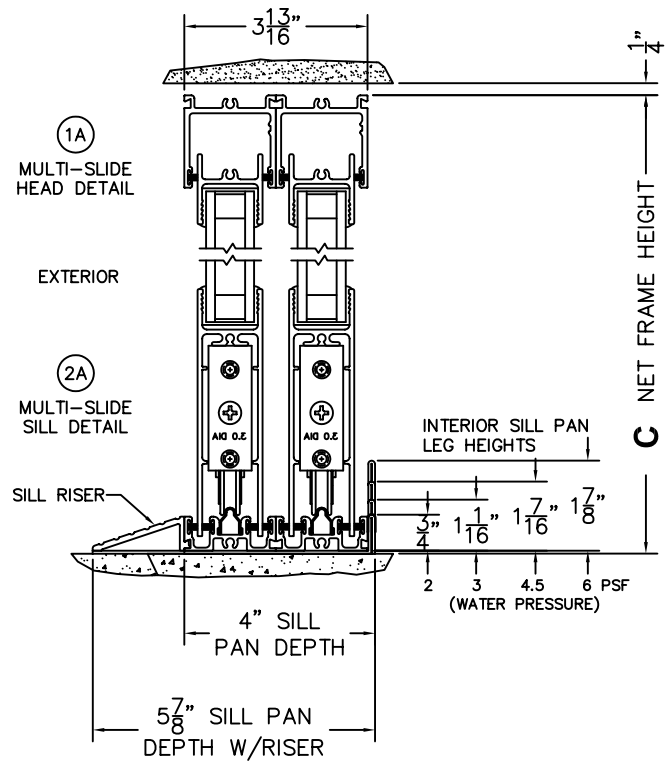

FLEETWOOD
WINDOWS & DOORS
FleetwoodUSA.com

NORWOOD 3070EX M/S
90°00IXX CUSTOM CONFIGURATION
NO SCREENS

ORDER NO.:

ITEM NO.:

SCALE: 1/4

REQUIRED DEALER INFO.

A(NET FRAME WIDTH)

B(NET FRAME WIDTH)

C(NET FRAME HEIGHT)

SILL PAN HEIGHT(INTERIOR LEG)
(3/4", 1-1/16", 1-7/16" OR 1-7/8")

NOTES:

FLEETWOOD
WINDOWS & DOORS
FleetwoodUSA.com

NORWOOD 3070EX M/S
90°00IXX CUSTOM CONFIGURATION
NO SCREENS

ORDER NO.:

ITEM NO.:

SCALE: 1/4