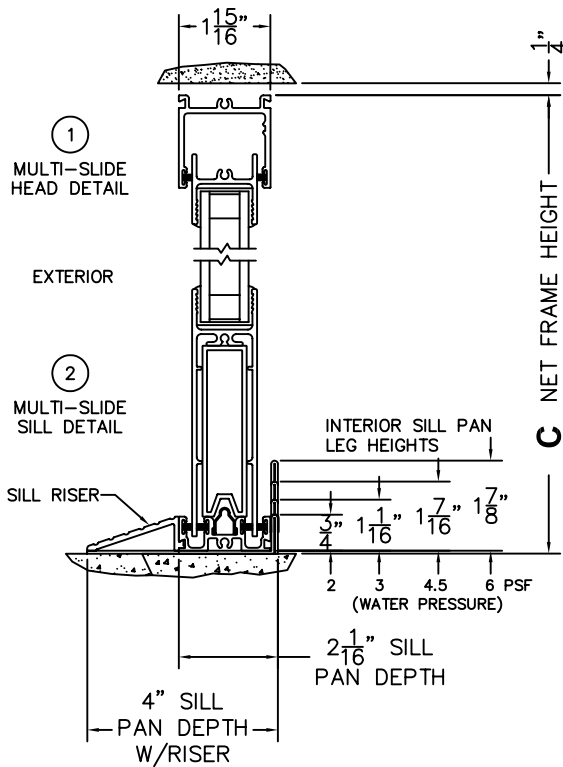

FLEETWOOD
WINDOWS & DOORS
FleetwoodUSA.com

NORWOOD 3070EX M/S
90°00IXX CUSTOM CONFIGURATION
NO SCREENS

ORDER NO.:

ITEM NO.:

SCALE: 1/4

REQUIRED DEALER INFO.

A(NET FRAME WIDTH)

B(NET FRAME WIDTH)

C(NET FRAME HEIGHT)

SILL PAN HEIGHT(INTERIOR LEG)
(3/4", 1-1/16", 1-7/16" OR 1-7/8")

NOTES:

FLEETWOOD
WINDOWS & DOORS
FleetwoodUSA.com

NORWOOD 3070EX M/S
90°00IXX CUSTOM CONFIGURATION
NO SCREENS

ORDER NO.:

ITEM NO.:

SCALE: 1/4