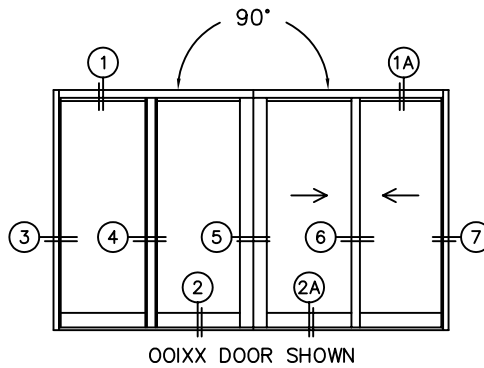

FLEETWOOD
WINDOWS & DOORS
FleetwoodUSA.com

NORWOOD 3070EX M/S
90°00IXX CUSTOM CONFIGURATION
NO SCREENS

ORDER NO.:

ITEM NO.:

SCALE: 1/4

REQUIRED DEALER INFO.

A(NET FRAME WIDTH)

B(NET FRAME WIDTH)

C(NET FRAME HEIGHT)

SILL PAN HEIGHT(INTERIOR LEG)
(3/4", 1-1/16", 1-7/16" OR 1-7/8")

NOTES:

FLEETWOOD
WINDOWS & DOORS
FleetwoodUSA.com

NORWOOD 3070EX M/S
90°00IXX CUSTOM CONFIGURATION
NO SCREENS

ORDER NO.:

ITEM NO.:

SCALE: 1/4