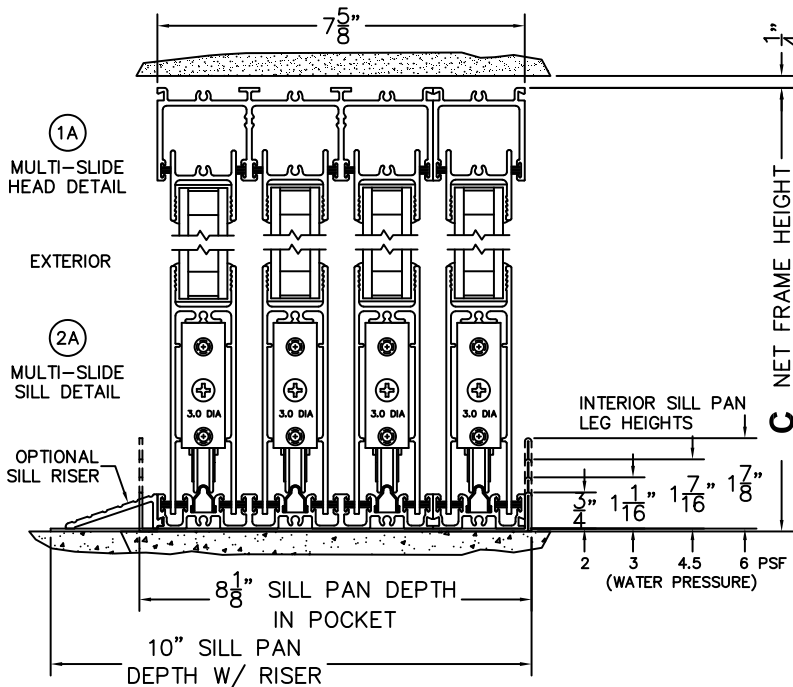

CALCULATED VALUES (FLEETWOOD SUPPLIED)

D (POCKET WIDTH)	
E (NET FRAME WIDTH)	

NOTES:

(USE RULER TO SCALE DIMENSIONS IN INCHES)

SCALE: 1/4

OIXXXP DOOR SHOWN

FLEETWOOD
WINDOWS & DOORS
FleetwoodUSA.com

NORWOOD 3070EX M/S
90°OIXXXP CUSTOM CONFIGURATION
NO SCREENS

ORDER NO.:

ITEM NO.:

(USE RULER TO SCALE DIMENSIONS IN INCHES)

SCALE: 1/4

*CAUTION: WHEN CONSTRUCTING POCKET NOTE THAT DAYLIGHT WIDTH DOES NOT INCLUDE 1" SET BACK FOR POST INTERLOCKER.

FLEETWOOD
WINDOWS & DOORS
FleetwoodUSA.com

NORWOOD 3070EX M/S
90°OIXXXP CUSTOM CONFIGURATION
NO SCREENS

ORDER NO.:

ITEM NO.:

(USE RULER TO SCALE DIMENSIONS IN INCHES)

SCALE: 1/4