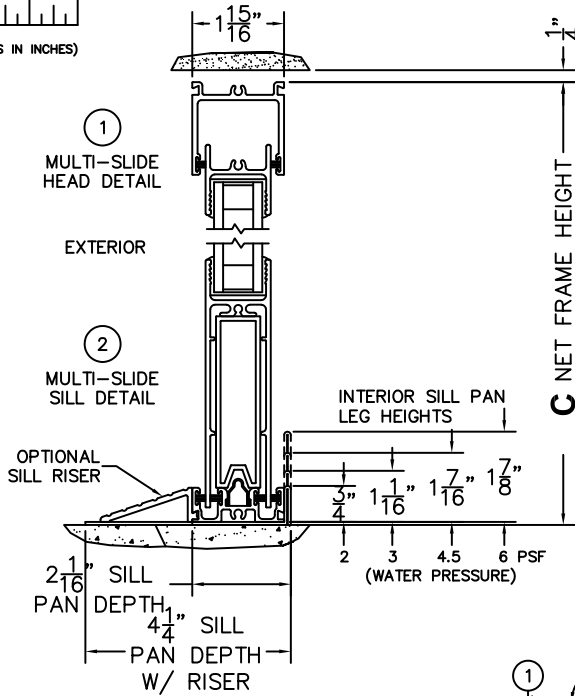

FLEETWOOD
WINDOWS & DOORS
FleetwoodUSA.com

NORWOOD 3070EX M/S
90°OIXXXP CUSTOM CONFIGURATION
NO SCREENS

ORDER NO.:

ITEM NO.:

REQUIRED DEALER INFO.

A (NET FRAME WIDTH)	
B (DAYLIGHT WIDTH)	
C (NET FRAME HEIGHT)	
SILL PAN HEIGHT(INTERIOR LEG)	(3/4", 1-1/16", 1-7/16" OR 1-7/8")

CALCULATED VALUES (FLEETWOOD SUPPLIED)

D (POCKET WIDTH)	
E (NET FRAME WIDTH)	

NOTES:

(USE RULER TO SCALE DIMENSIONS IN INCHES)

SCALE: 1/4

OIXXXP DOOR SHOWN

FLEETWOOD
WINDOWS & DOORS
FleetwoodUSA.com

NORWOOD 3070EX M/S
90°OIXXXP CUSTOM CONFIGURATION
NO SCREENS

ORDER NO.:

ITEM NO.:

(USE RULER TO SCALE DIMENSIONS IN INCHES)

SCALE: 1/4

*CAUTION: WHEN CONSTRUCTING POCKET NOTE THAT DAYLIGHT WIDTH DOES NOT INCLUDE 1" SET BACK FOR POST INTERLOCKER.

FLEETWOOD
WINDOWS & DOORS
FleetwoodUSA.com

NORWOOD 3070EX M/S
90°OIXXXP CUSTOM CONFIGURATION
NO SCREENS

ORDER NO.:

ITEM NO.:

(USE RULER TO SCALE DIMENSIONS IN INCHES)

SCALE: 1/4