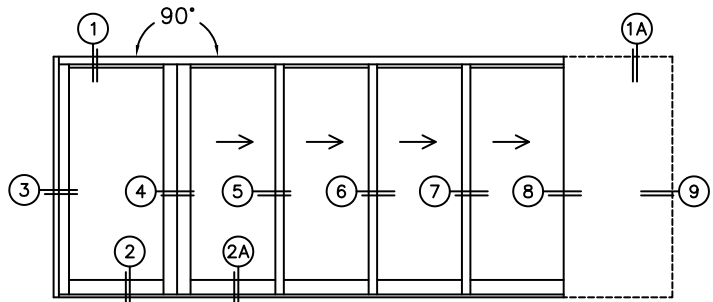

CALCULATED VALUES (FLEETWOOD SUPPLIED)

D (POCKET WIDTH)	
E (NET FRAME WIDTH)	

NOTES:

(USE RULER TO SCALE DIMENSIONS IN INCHES)

SCALE: 1/4

OIXXXP DOOR SHOWN

FLEETWOOD
WINDOWS & DOORS
FleetwoodUSA.com

NORWOOD 3070EX M/S
90°OIXXXP CUSTOM CONFIGURATION
NO SCREENS

ORDER NO.:

ITEM NO.:

(USE RULER TO SCALE DIMENSIONS IN INCHES)

SCALE: 1/4

*CAUTION: WHEN CONSTRUCTING POCKET NOTE THAT DAYLIGHT WIDTH DOES NOT INCLUDE 1" SET BACK FOR POST INTERLOCKER.

FLEETWOOD
WINDOWS & DOORS
FleetwoodUSA.com

NORWOOD 3070EX M/S
90°OIXXXP CUSTOM CONFIGURATION
NO SCREENS

ORDER NO.:

ITEM NO.:

(USE RULER TO SCALE DIMENSIONS IN INCHES)

SCALE: 1/4