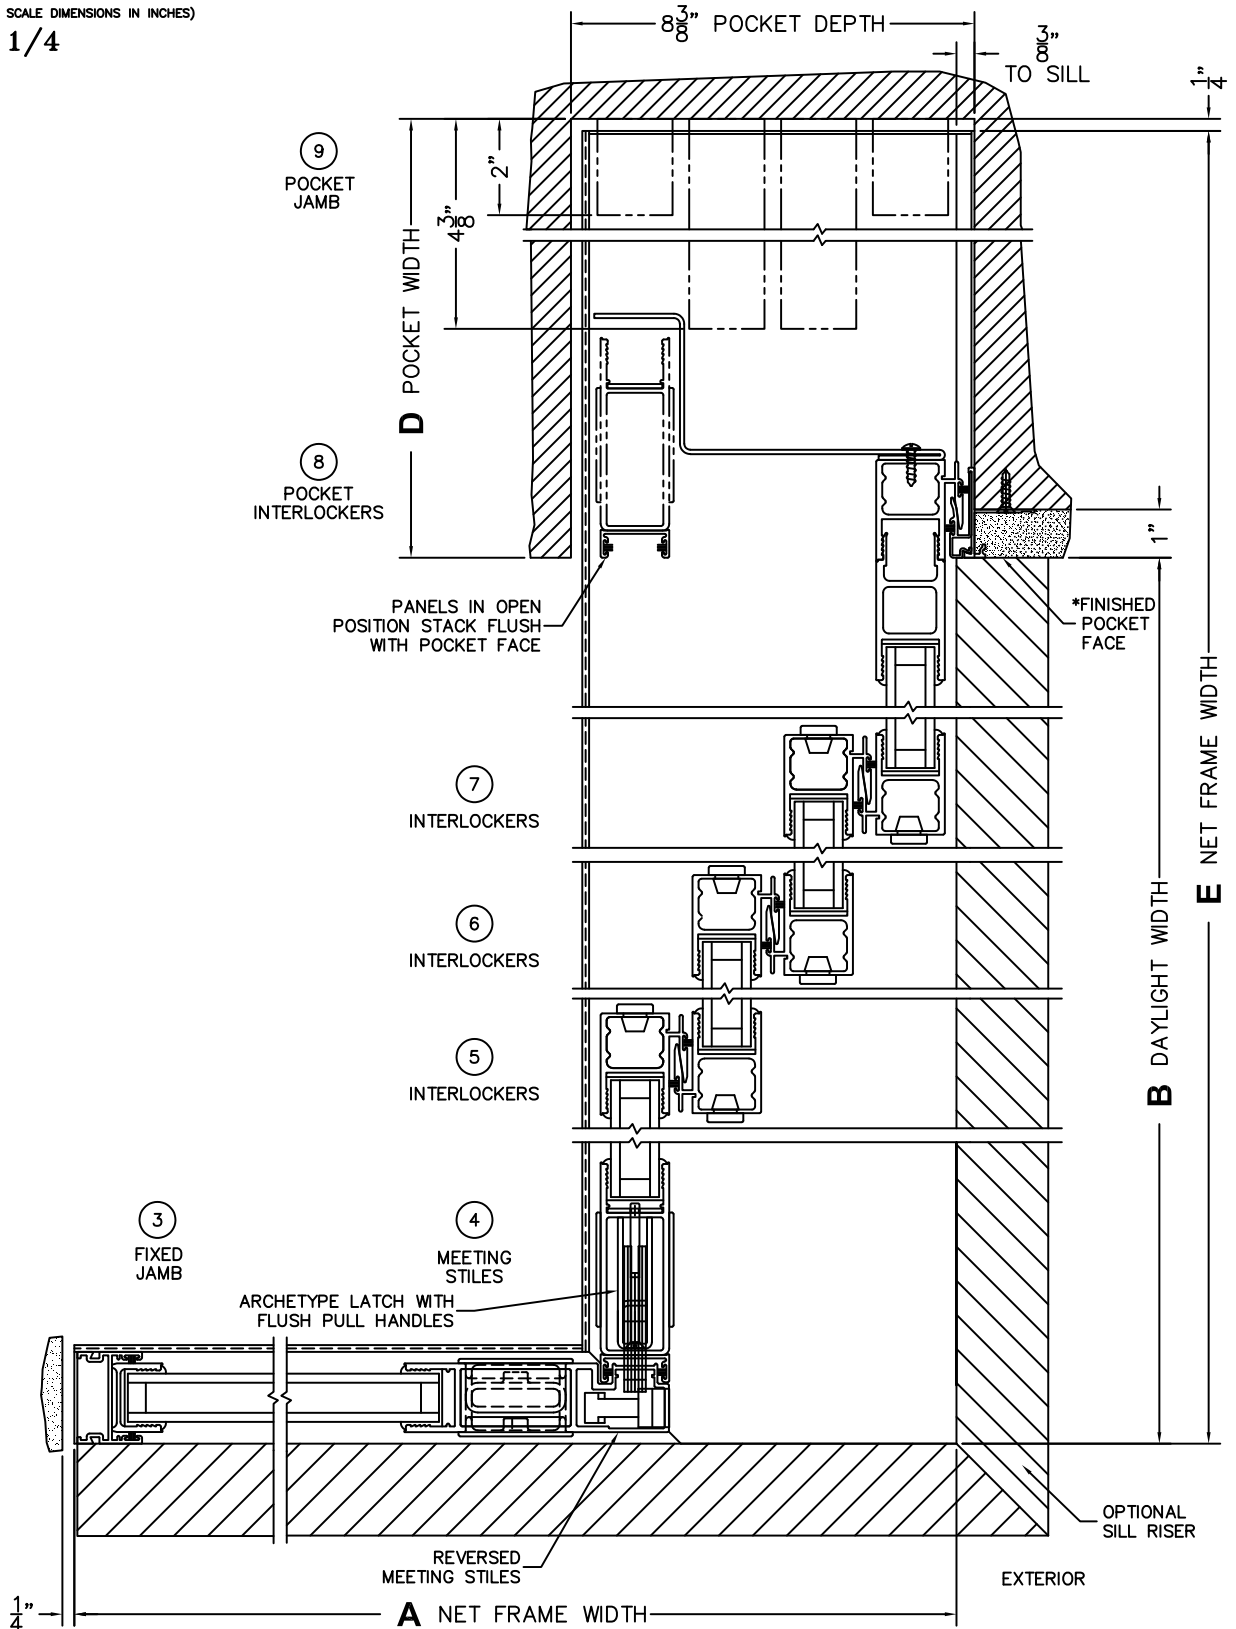

FLEETWOOD
WINDOWS & DOORS
FleetwoodUSA.com

NORWOOD 3070EX M/S
90°OIXXXP CUSTOM CONFIGURATION
NO SCREENS

ORDER NO.:

ITEM NO.:

REQUIRED DEALER INFO.

A (NET FRAME WIDTH)	
B (DAYLIGHT WIDTH)	
C (NET FRAME HEIGHT)	
SILL PAN HEIGHT(INTERIOR LEG)	(3/4", 1-1/16", 1-7/16" OR 1-7/8")

CALCULATED VALUES (FLEETWOOD SUPPLIED)

D (POCKET WIDTH)	
E (NET FRAME WIDTH)	

NOTES:

(USE RULER TO SCALE DIMENSIONS IN INCHES)

SCALE: 1/4

OIXXXP DOOR SHOWN

FLEETWOOD
WINDOWS & DOORS
FleetwoodUSA.com

NORWOOD 3070EX M/S
90°OIXXXP CUSTOM CONFIGURATION
NO SCREENS

ORDER NO.:

ITEM NO.:

(USE RULER TO SCALE DIMENSIONS IN INCHES)

SCALE: 1/4

*CAUTION: WHEN CONSTRUCTING POCKET NOTE THAT DAYLIGHT WIDTH DOES NOT INCLUDE 1" SET BACK FOR POST INTERLOCKER.

FLEETWOOD
WINDOWS & DOORS
FleetwoodUSA.com

NORWOOD 3070EX M/S
90°OIXXXP CUSTOM CONFIGURATION
NO SCREENS

ORDER NO.:

ITEM NO.:

(USE RULER TO SCALE DIMENSIONS IN INCHES)

SCALE: 1/4