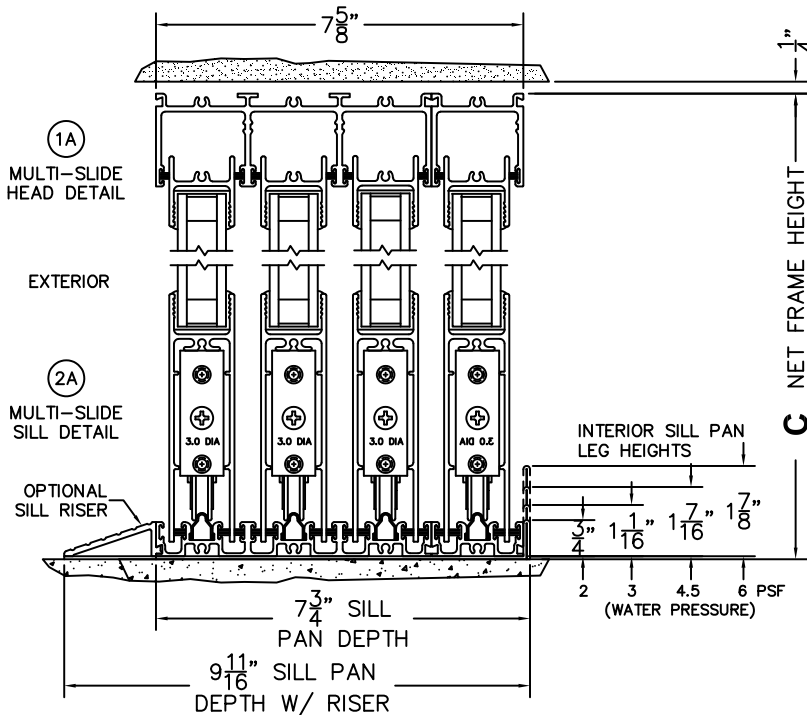

SILL PAN HEIGHT(INTERIOR LEG)
(3/4", 1-1/16", 1-7/16" OR 1-7/8")

NOTES:

(USE RULER TO SCALE DIMENSIONS IN INCHES)

SCALE: 1/4

OIXXXX DOOR SHOWN

FLEETWOOD
WINDOWS & DOORS
FleetwoodUSA.com

NORWOOD 3070EX M/S

900XXXX CUSTOM CONFIGURATION
NO SCREENS

ORDER NO.:

ITEM NO.:

(USE RULER TO SCALE DIMENSIONS IN INCHES)

SCALE: 1/4"