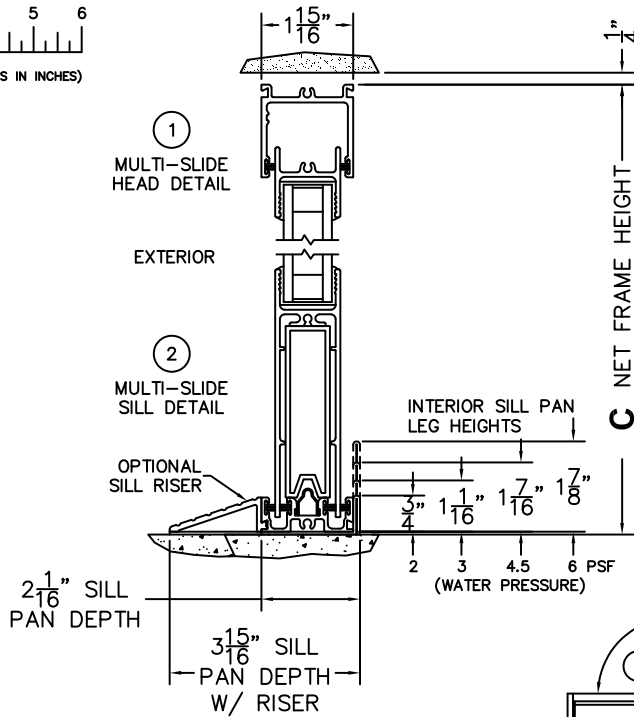

FLEETWOOD
WINDOWS & DOORS
FleetwoodUSA.com

NORWOOD 3070EX M/S
900IXXXX CUSTOM CONFIGURATION
NO SCREENS

ORDER NO.:

ITEM NO.:

REQUIRED DEALER INFO.

A(NET FRAME WIDTH)

B(NET FRAME WIDTH)

C(NET FRAME HEIGHT)

SILL PAN HEIGHT(INTERIOR LEG)
(3/4", 1-1/16", 1-7/16" OR 1-7/8")

NOTES:

(USE RULER TO SCALE DIMENSIONS IN INCHES)

SCALE: 1/4

OIXXXX DOOR SHOWN

FLEETWOOD
WINDOWS & DOORS
FleetwoodUSA.com

NORWOOD 3070EX M/S

900XXXX CUSTOM CONFIGURATION
NO SCREENS

ORDER NO.:

ITEM NO.:

(USE RULER TO SCALE DIMENSIONS IN INCHES)

SCALE: 1/4"