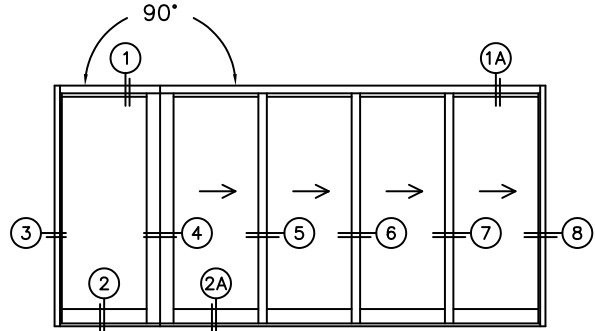

SILL PAN HEIGHT(INTERIOR LEG)
(3/4", 1-1/16", 1-7/16" OR 1-7/8")

NOTES:

(USE RULER TO SCALE DIMENSIONS IN INCHES)

SCALE: 1/4

OIXXXX DOOR SHOWN

FLEETWOOD
WINDOWS & DOORS
FleetwoodUSA.com

NORWOOD 3070EX M/S

900XXXX CUSTOM CONFIGURATION
NO SCREENS

ORDER NO.:

ITEM NO.:

(USE RULER TO SCALE DIMENSIONS IN INCHES)

SCALE: 1/4"