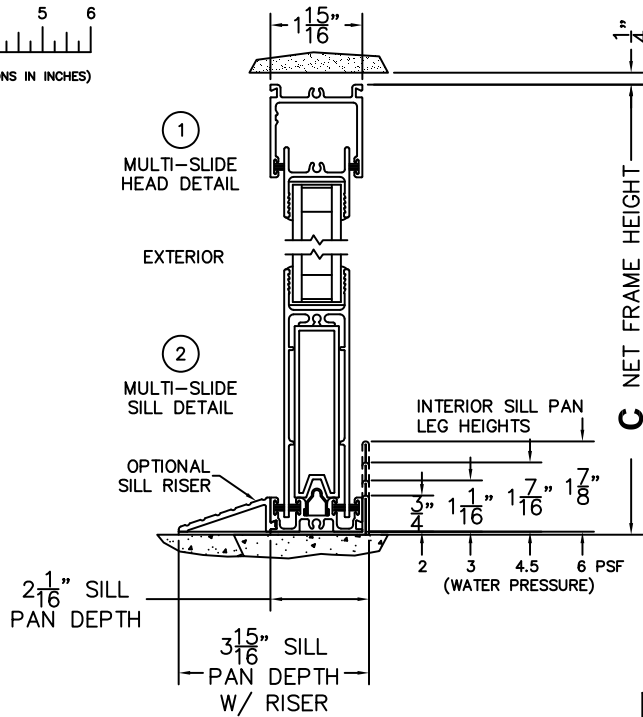

FLEETWOOD
WINDOWS & DOORS
FleetwoodUSA.com

NORWOOD 3070EX M/S
900IXXXO CUSTOM CONFIGURATION
NO SCREENS

ORDER NO.:

ITEM NO.:

REQUIRED DEALER INFO.

A(NET FRAME WIDTH)

B(NET FRAME WIDTH)

C(NET FRAME HEIGHT)

SILL PAN HEIGHT(INTERIOR LEG)
(3/4", 1-1/16", 1-7/16" OR 1-7/8")

NOTES:

(USE RULER TO SCALE DIMENSIONS IN INCHES)

SCALE: 1/4

OIXXXO DOOR SHOWN

(USE RULER TO SCALE DIMENSIONS IN INCHES)

SCALE: 1/4