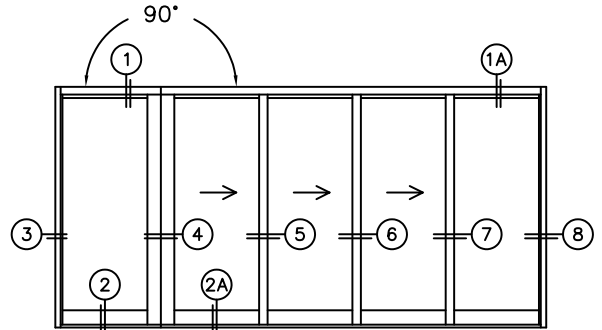

SILL PAN HEIGHT(INTERIOR LEG)
(3/4", 1-1/16", 1-7/16" OR 1-7/8")

NOTES:

(USE RULER TO SCALE DIMENSIONS IN INCHES)

SCALE: 1/4

OIXXXO DOOR SHOWN

(USE RULER TO SCALE DIMENSIONS IN INCHES)

SCALE: 1/4