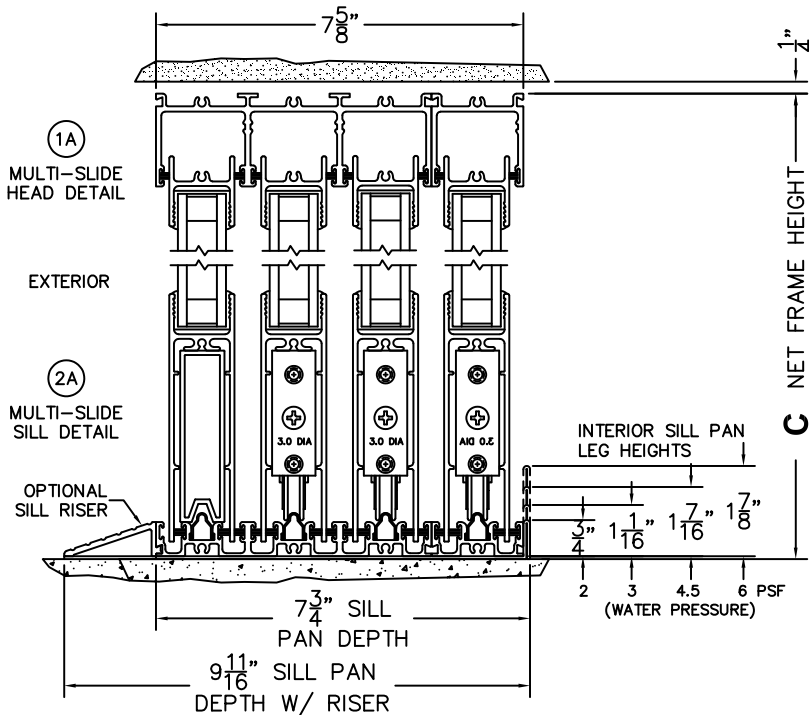

SILL PAN HEIGHT(INTERIOR LEG)
(3/4", 1-1/16", 1-7/16" OR 1-7/8")

NOTES:

(USE RULER TO SCALE DIMENSIONS IN INCHES)

SCALE: 1/4

OIXXXO DOOR SHOWN

(USE RULER TO SCALE DIMENSIONS IN INCHES)

SCALE: 1/4