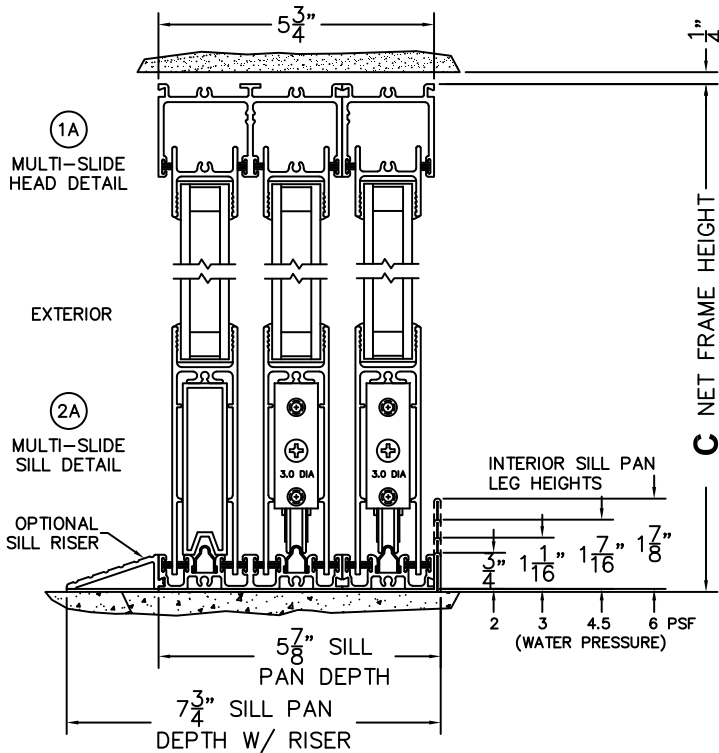

SILL PAN HEIGHT(INTERIOR LEG)
(3/4", 1-1/16", 1-7/16" OR 1-7/8")

NOTES:

(USE RULER TO SCALE DIMENSIONS IN INCHES)

SCALE: 1/4

FLEETWOOD
WINDOWS & DOORS
FleetwoodUSA.com

NORWOOD 3070EX M/S

900IXX0 STANDARD CONFIGURATION
NO SCREENS

ORDER NO.:

ITEM NO.:

(USE RULER TO SCALE DIMENSIONS IN INCHES)

SCALE: 1/4