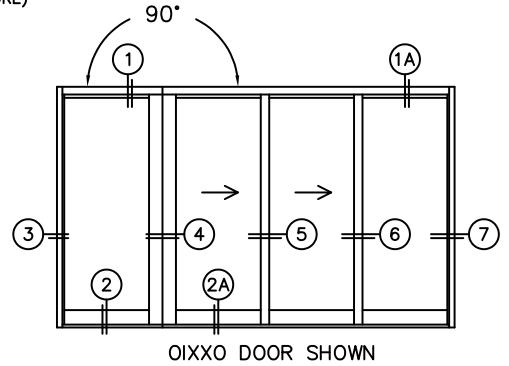

FLEETWOOD
WINDOWS & DOORS
FleetwoodUSA.com

NORWOOD 3070EX M/S
900IXXO STANDARD CONFIGURATION
NO SCREENS

ORDER NO.:

ITEM NO.:

REQUIRED DEALER INFO.

A(NET FRAME WIDTH)

B(NET FRAME WIDTH)

C(NET FRAME HEIGHT)

SILL PAN HEIGHT(INTERIOR LEG)
(3/4", 1-1/16", 1-7/16" OR 1-7/8")

NOTES:

(USE RULER TO SCALE DIMENSIONS IN INCHES)

SCALE: 1/4

FLEETWOOD
WINDOWS & DOORS
FleetwoodUSA.com

NORWOOD 3070EX M/S

900IXX0 STANDARD CONFIGURATION
NO SCREENS

ORDER NO.:

ITEM NO.:

(USE RULER TO SCALE DIMENSIONS IN INCHES)

SCALE: 1/4