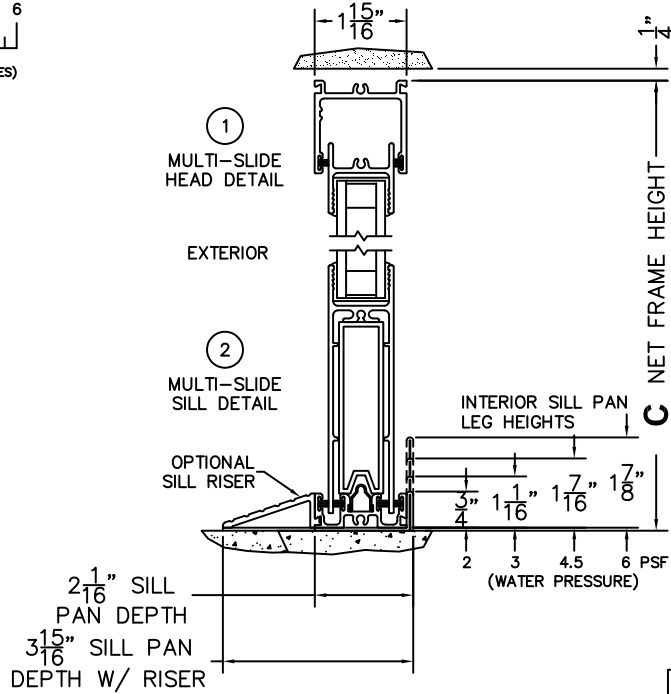

SILL PAN HEIGHT(INTERIOR LEG)
(3/4", 1-1/16", 1-7/16" OR 1-7/8")

NOTES:

(USE RULER TO SCALE DIMENSIONS IN INCHES)

SCALE: 1/4

FLEETWOOD
WINDOWS & DOORS
FleetwoodUSA.com

NORWOOD 3070EX M/S

900IXX0 STANDARD CONFIGURATION
NO SCREENS

ORDER NO.:

ITEM NO.:

(USE RULER TO SCALE DIMENSIONS IN INCHES)

SCALE: 1/4