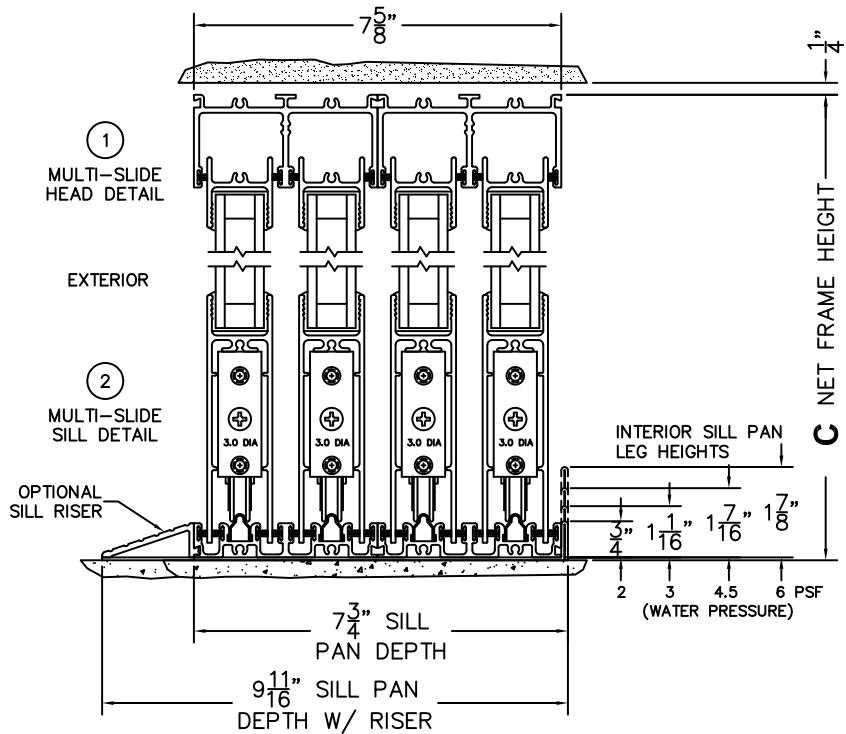

SILL PAN HEIGHT(INTERIOR LEG)
(3/4", 1-1/16", 1-7/16" OR 1-7/8")

NOTES:

(USE RULER TO SCALE DIMENSIONS IN INCHES)

SCALE: 1/4

FLEETWOOD
WINDOWS & DOORS
FleetwoodUSA.com

NORWOOD 3070EX M/S
90°IXXXIXXX STANDARD CONFIG.
NO SCREENS

ORDER NO.:

ITEM NO.:

(USE RULER TO SCALE DIMENSIONS IN INCHES)

SCALE: 1/4