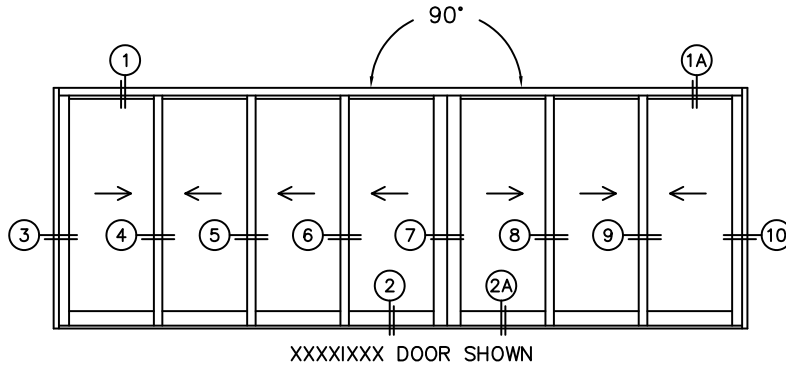

FLEETWOOD
WINDOWS & DOORS
FleetwoodUSA.com

NORWOOD 3070EX M/S
90°I XXXXIXXX STANDARD CONFIG.
NO SCREENS

ORDER NO.:

ITEM NO.:

REQUIRED DEALER INFO.

A(NET FRAME WIDTH)

B(NET FRAME WIDTH)

C(NET FRAME HEIGHT)

SILL PAN HEIGHT(INTERIOR LEG)
(3/4", 1-1/16", 1-7/16" OR 1-7/8")

NOTES:

(USE RULER TO SCALE DIMENSIONS IN INCHES)

SCALE: 1/4

FLEETWOOD
WINDOWS & DOORS
FleetwoodUSA.com

NORWOOD 3070EX M/S
90°IXXXIXXX STANDARD CONFIG.
NO SCREENS

ORDER NO.:

ITEM NO.:

(USE RULER TO SCALE DIMENSIONS IN INCHES)

SCALE: 1/4