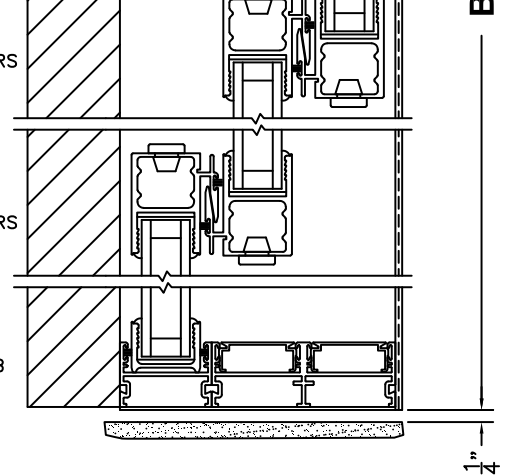

SILL PAN HEIGHT(INTERIOR LEG)
(3/4", 1-1/16", 1-7/16" OR 1-7/8")

NOTES:

(USE RULER TO SCALE DIMENSIONS IN INCHES)

SCALE: 1/4

XXXXIXXO DOOR SHOWN

FLEETWOOD
WINDOWS & DOORS
FleetwoodUSA.com

NORWOOD 3070EX M/S
90°IXXXIXXO STANDARD CONFIG.
NO SCREENS

ORDER NO.:

ITEM NO.:

(USE RULER TO SCALE DIMENSIONS IN INCHES)

SCALE: 1/4

B NET FRAME WIDTH