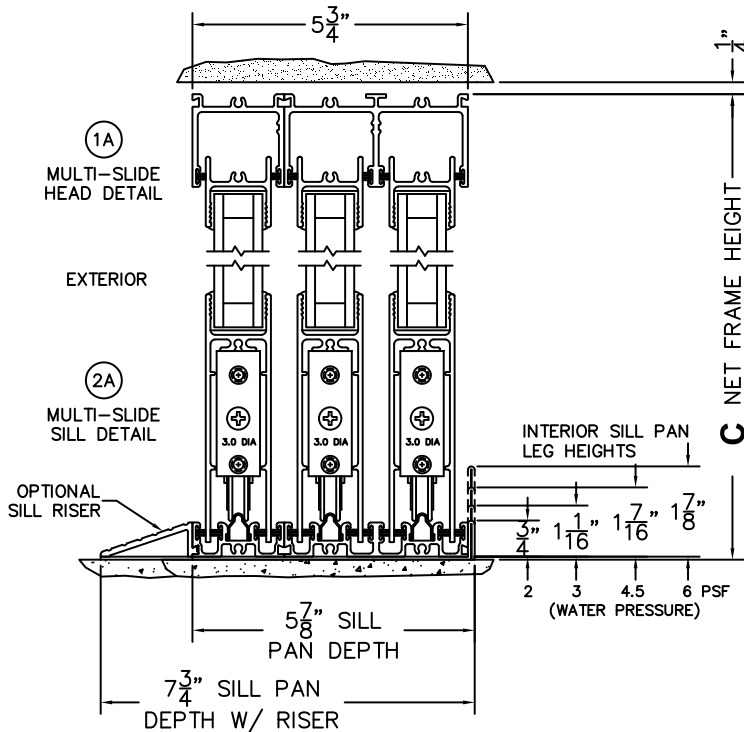

SILL PAN HEIGHT(INTERIOR LEG)
(3/4", 1-1/16", 1-7/16" OR 1-7/8")

NOTES:

(USE RULER TO SCALE DIMENSIONS IN INCHES)

SCALE: 1/4

XXXXIXXO DOOR SHOWN

FLEETWOOD
WINDOWS & DOORS
FleetwoodUSA.com

NORWOOD 3070EX M/S
90°IXXXIXXO STANDARD CONFIG.
NO SCREENS

ORDER NO.:

ITEM NO.:

(USE RULER TO SCALE DIMENSIONS IN INCHES)

SCALE: 1/4

B NET FRAME WIDTH