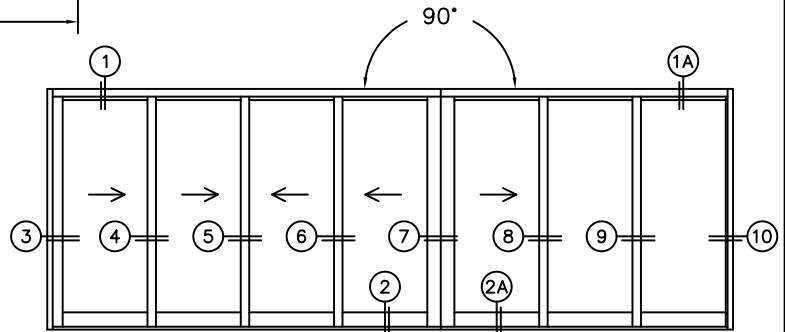

FLEETWOOD
WINDOWS & DOORS
FleetwoodUSA.com

NORWOOD 3070EX M/S
90°I XXXXIXXO STANDARD CONFIG.
NO SCREENS

ORDER NO.:

ITEM NO.:

REQUIRED DEALER INFO.

A(NET FRAME WIDTH)

B(NET FRAME WIDTH)

C(NET FRAME HEIGHT)

SILL PAN HEIGHT(INTERIOR LEG)
(3/4", 1-1/16", 1-7/16" OR 1-7/8")

NOTES:

(USE RULER TO SCALE DIMENSIONS IN INCHES)

SCALE: 1/4

XXXXIXXO DOOR SHOWN

FLEETWOOD
WINDOWS & DOORS
FleetwoodUSA.com

NORWOOD 3070EX M/S
90°IXXXIXXO STANDARD CONFIG.
NO SCREENS

ORDER NO.:

ITEM NO.:

(USE RULER TO SCALE DIMENSIONS IN INCHES)

SCALE: 1/4

B NET FRAME WIDTH