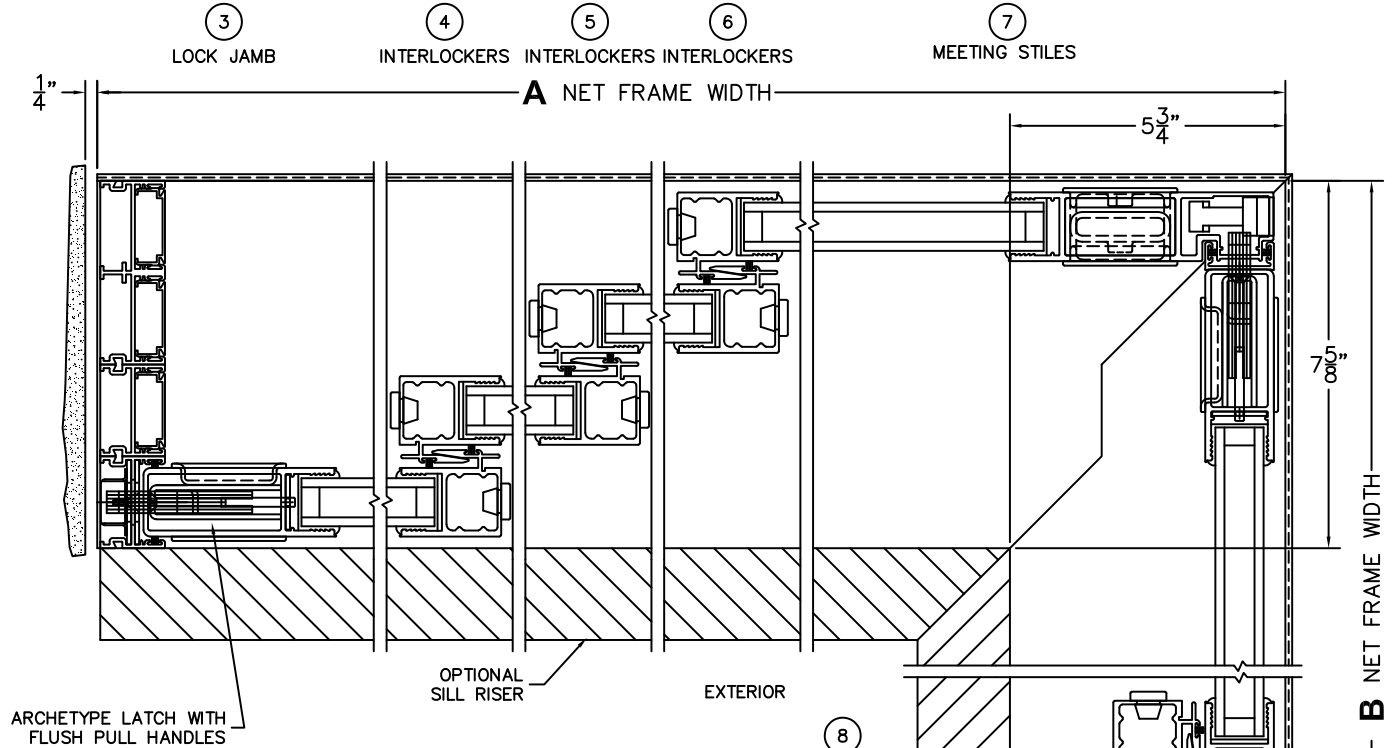

SILL PAN HEIGHT(INTERIOR LEG)
(3/4", 1-1/16", 1-7/16" OR 1-7/8")

NOTES:

(USE RULER TO SCALE DIMENSIONS IN INCHES)

SCALE: 1/4

XXXXIXXO DOOR SHOWN

FLEETWOOD
WINDOWS & DOORS
FleetwoodUSA.com

NORWOOD 3070EX M/S
90°IXXXIXXO STANDARD CONFIG.
NO SCREENS

ORDER NO.:

ITEM NO.:

(USE RULER TO SCALE DIMENSIONS IN INCHES)

SCALE: 1/4

B NET FRAME WIDTH