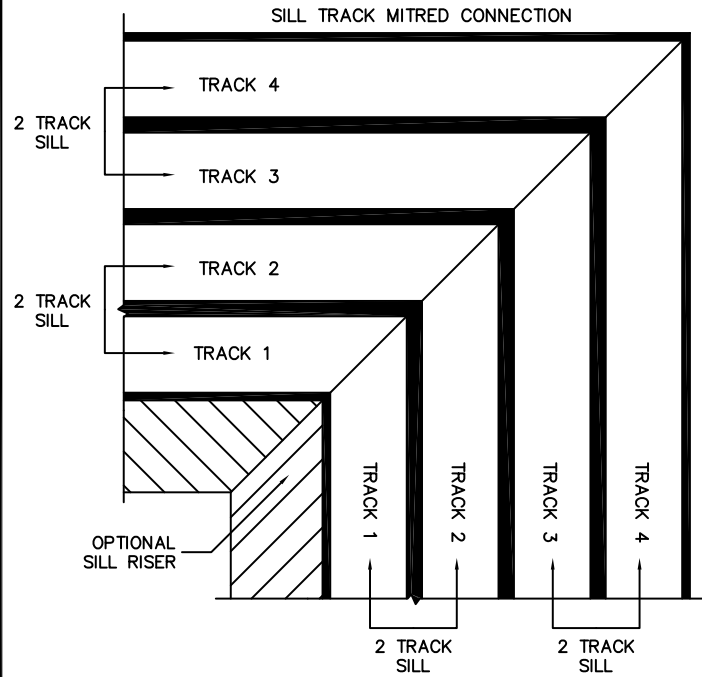

SILL PAN HEIGHT(INTERIOR LEG)
(3/4", 1-1/16", 1-7/16" OR 1-7/8")

NOTES:

(USE RULER TO SCALE DIMENSIONS IN INCHES)

SCALE: 1/4

XXXXIXXO DOOR SHOWN

FLEETWOOD
WINDOWS & DOORS
FleetwoodUSA.com

NORWOOD 3070EX M/S
90°IXXXIXXO STANDARD CONFIG.
NO SCREENS

ORDER NO.:

ITEM NO.:

(USE RULER TO SCALE DIMENSIONS IN INCHES)

SCALE: 1/4

B NET FRAME WIDTH