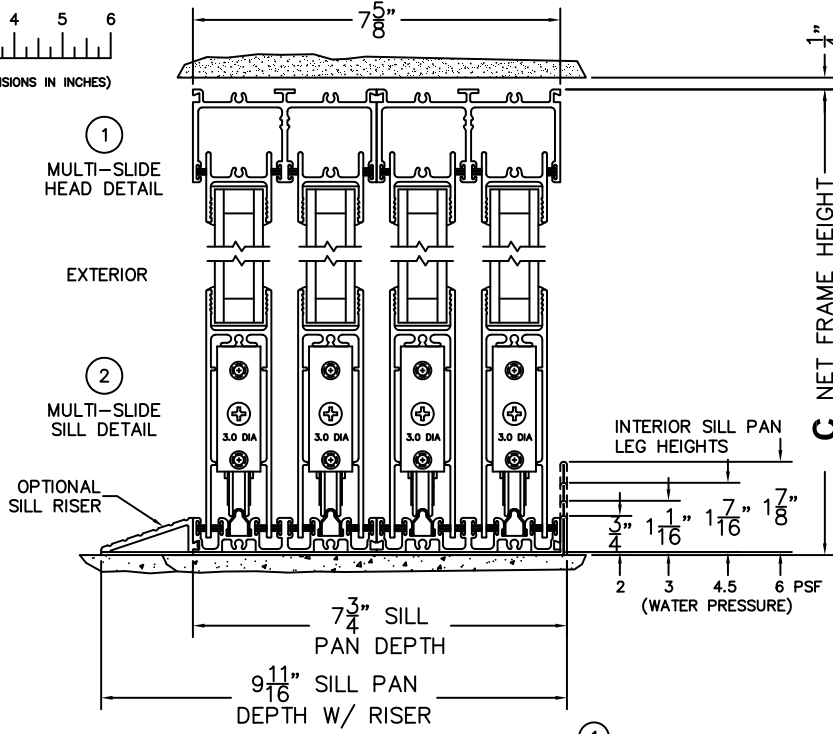

FLEETWOOD
WINDOWS & DOORS
FleetwoodUSA.com

NORWOOD 3070EX M/S
90°I XXXXIXXO STANDARD CONFIG.
NO SCREENS

ORDER NO.:

ITEM NO.:

REQUIRED DEALER INFO.

A(NET FRAME WIDTH)

B(NET FRAME WIDTH)

C(NET FRAME HEIGHT)

SILL PAN HEIGHT(INTERIOR LEG)
(3/4", 1-1/16", 1-7/16" OR 1-7/8")

NOTES:

(USE RULER TO SCALE DIMENSIONS IN INCHES)

SCALE: 1/4

XXXXIXXO DOOR SHOWN

FLEETWOOD
WINDOWS & DOORS
FleetwoodUSA.com

NORWOOD 3070EX M/S
90°IXXXIXXO STANDARD CONFIG.
NO SCREENS

ORDER NO.:

ITEM NO.:

(USE RULER TO SCALE DIMENSIONS IN INCHES)

SCALE: 1/4

B NET FRAME WIDTH