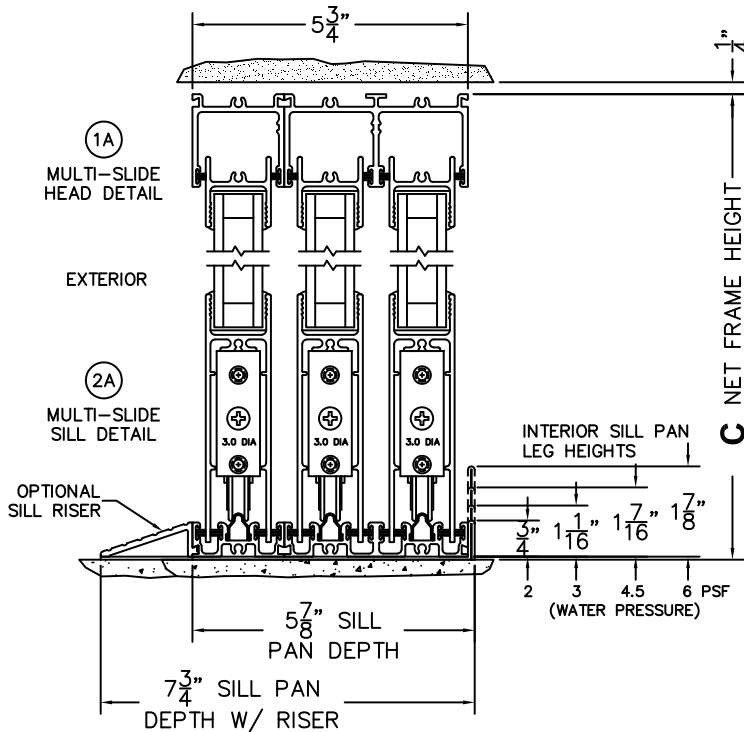

SILL PAN HEIGHT(INTERIOR LEG)
(3/4", 1-1/16", 1-7/16" OR 1-7/8")

NOTES:

(USE RULER TO SCALE DIMENSIONS IN INCHES)

SCALE: 1/4

XXXXIXXO DOOR SHOWN

FLEETWOOD
WINDOWS & DOORS
FleetwoodUSA.com

NORWOOD 3070EX M/S
90°IXXXIXXO STANDARD CONFIG.
NO SCREENS

ORDER NO.:

ITEM NO.:

(USE RULER TO SCALE DIMENSIONS IN INCHES)

SCALE: 1/4