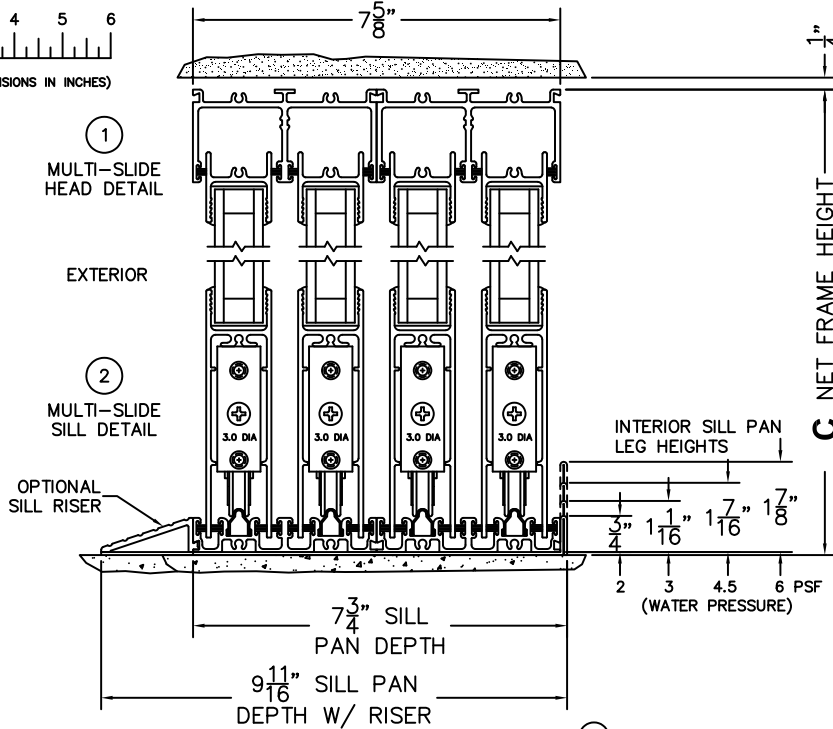

SILL PAN HEIGHT(INTERIOR LEG)
(3/4", 1-1/16", 1-7/16" OR 1-7/8")

NOTES:

(USE RULER TO SCALE DIMENSIONS IN INCHES)

SCALE: 1/4

XXXXIXXO DOOR SHOWN

FLEETWOOD
WINDOWS & DOORS
FleetwoodUSA.com

NORWOOD 3070EX M/S
90°IXXXIXXO STANDARD CONFIG.
NO SCREENS

ORDER NO.:

ITEM NO.:

(USE RULER TO SCALE DIMENSIONS IN INCHES)

SCALE: 1/4