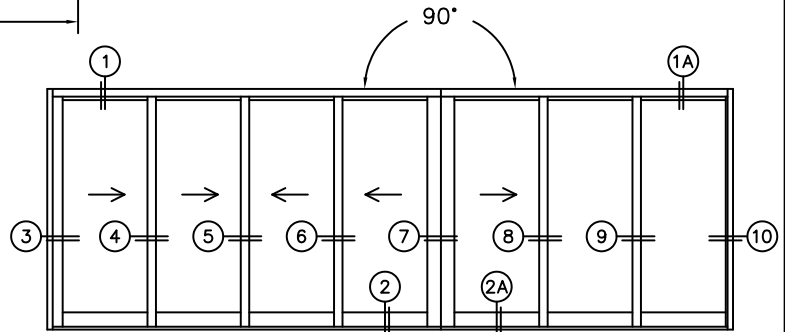

FLEETWOOD
WINDOWS & DOORS
FleetwoodUSA.com

NORWOOD 3070EX M/S
90°I XXXXIXXO STANDARD CONFIG.
NO SCREENS

ORDER NO.:

ITEM NO.:

REQUIRED DEALER INFO.

A(NET FRAME WIDTH)

B(NET FRAME WIDTH)

C(NET FRAME HEIGHT)

SILL PAN HEIGHT(INTERIOR LEG)
(3/4", 1-1/16", 1-7/16" OR 1-7/8")

NOTES:

(USE RULER TO SCALE DIMENSIONS IN INCHES)

SCALE: 1/4

XXXXIXXO DOOR SHOWN

FLEETWOOD
WINDOWS & DOORS
FleetwoodUSA.com

NORWOOD 3070EX M/S
90°IXXXIXXO STANDARD CONFIG.
NO SCREENS

ORDER NO.:

ITEM NO.:

(USE RULER TO SCALE DIMENSIONS IN INCHES)

SCALE: 1/4