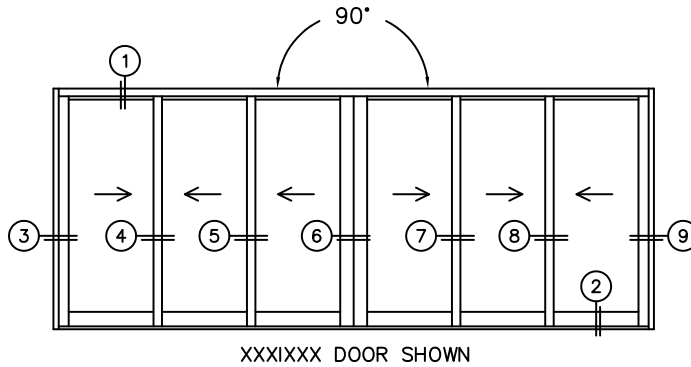

FLEETWOOD
WINDOWS & DOORS
FleetwoodUSA.com

NORWOOD 3070EX M/S
90°I XXXIXXX STANDARD CONFIG.
NO SCREENS

ORDER NO.:

ITEM NO.:

REQUIRED DEALER INFO.

A(NET FRAME WIDTH)

B(NET FRAME WIDTH)

C(NET FRAME HEIGHT)

SILL PAN HEIGHT(INTERIOR LEG)
(3/4", 1-1/16", 1-7/16" OR 1-7/8")

NOTES:

(USE RULER TO SCALE DIMENSIONS IN INCHES)

SCALE: 1/4

FLEETWOOD
WINDOWS & DOORS
FleetwoodUSA.com

NORWOOD 3070EX M/S
90°IXXXIXXX STANDARD CONFIG.
NO SCREENS

ORDER NO.:

ITEM NO.:

(USE RULER TO SCALE DIMENSIONS IN INCHES)

SCALE: 1/4