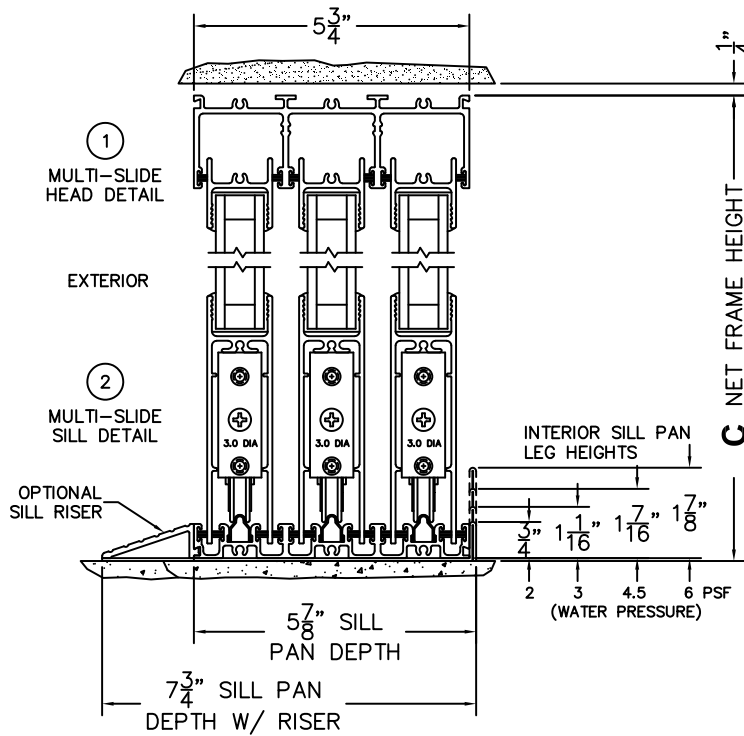

SILL PAN HEIGHT(INTERIOR LEG)
(3/4", 1-1/16", 1-7/16" OR 1-7/8")

NOTES:

(USE RULER TO SCALE DIMENSIONS IN INCHES)

SCALE: 1/4

FLEETWOOD
WINDOWS & DOORS
FleetwoodUSA.com

NORWOOD 3070EX M/S
90°IXXXIXXX STANDARD CONFIG.
NO SCREENS

ORDER NO.:

ITEM NO.:

(USE RULER TO SCALE DIMENSIONS IN INCHES)

SCALE: 1/4