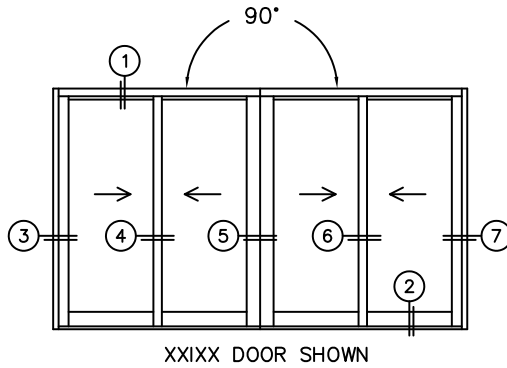

FLEETWOOD
WINDOWS & DOORS
FleetwoodUSA.com

NORWOOD 3070EX M/S
90°I XXIX STANDARD CONFIG.
NO SCREENS

ORDER NO.:

ITEM NO.:

REQUIRED DEALER INFO.

A(NET FRAME WIDTH)

B(NET FRAME WIDTH)

C(NET FRAME HEIGHT)

SILL PAN HEIGHT(INTERIOR LEG)
(3/4", 1-1/16", 1-7/16" OR 1-7/8")

NOTES:

(USE RULER TO SCALE DIMENSIONS IN INCHES)

SCALE: 1/4

FLEETWOOD
WINDOWS & DOORS
FleetwoodUSA.com

NORWOOD 3070EX M/S
90°I XXIX STANDARD CONFIG.
NO SCREENS

ORDER NO.:

ITEM NO.:

(USE RULER TO SCALE DIMENSIONS IN INCHES)

SCALE: 1/4