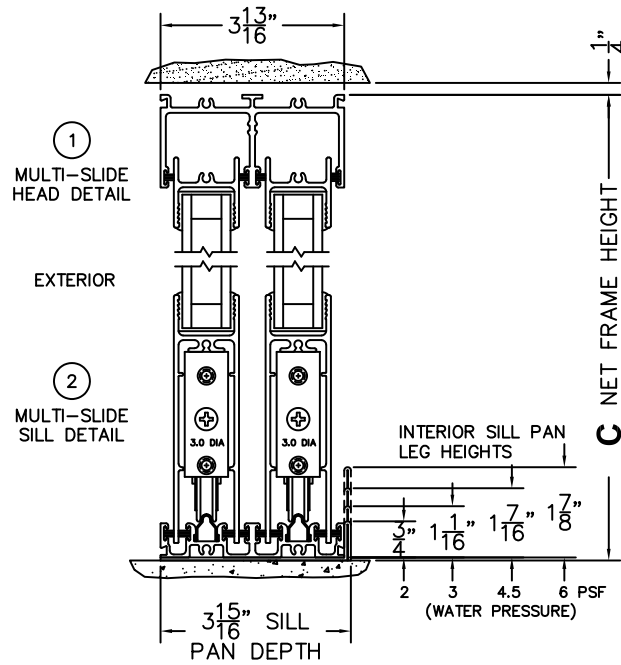

FLEETWOOD
WINDOWS & DOORS
FleetwoodUSA.com

NORWOOD 3070EX M/S
90°I XXIX STANDARD CONFIG.
NO SCREENS

ORDER NO.:

ITEM NO.:

REQUIRED DEALER INFO.

A(NET FRAME WIDTH)

B(NET FRAME WIDTH)

C(NET FRAME HEIGHT)

SILL PAN HEIGHT(INTERIOR LEG)
(3/4", 1-1/16", 1-7/16" OR 1-7/8")

NOTES:

(USE RULER TO SCALE DIMENSIONS IN INCHES)

SCALE: 1/4

FLEETWOOD
WINDOWS & DOORS
FleetwoodUSA.com

NORWOOD 3070EX M/S
90°I XXIX STANDARD CONFIG.
NO SCREENS

ORDER NO.:

ITEM NO.:

(USE RULER TO SCALE DIMENSIONS IN INCHES)

SCALE: 1/4