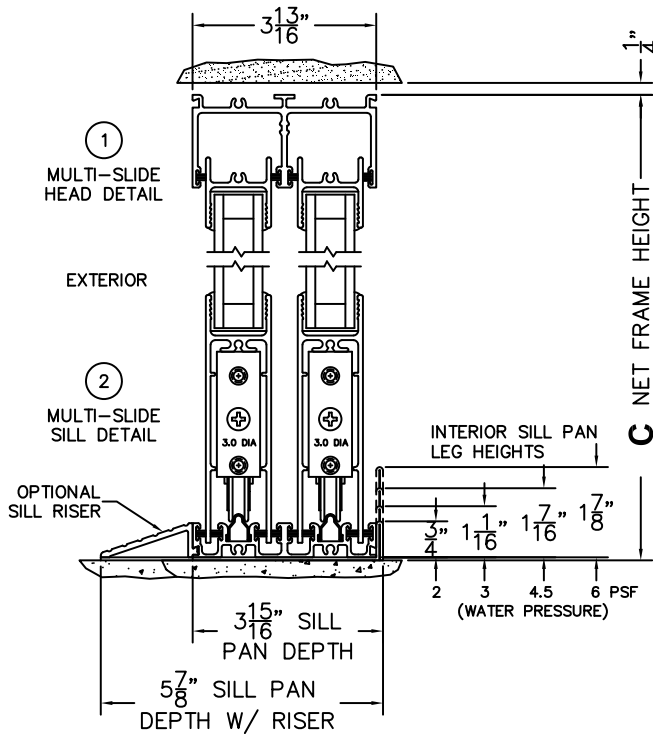

FLEETWOOD
WINDOWS & DOORS
FleetwoodUSA.com

NORWOOD 3070EX M/S
90°I XXIX STANDARD CONFIG.
NO SCREENS

ORDER NO.:

ITEM NO.:

REQUIRED DEALER INFO.

A(NET FRAME WIDTH)

B(NET FRAME WIDTH)

C(NET FRAME HEIGHT)

SILL PAN HEIGHT(INTERIOR LEG)
(3/4", 1-1/16", 1-7/16" OR 1-7/8")

NOTES:

(USE RULER TO SCALE DIMENSIONS IN INCHES)

SCALE: 1/4

FLEETWOOD
WINDOWS & DOORS
FleetwoodUSA.com

NORWOOD 3070EX M/S
90°I XXIX STANDARD CONFIG.
NO SCREENS

ORDER NO.:

ITEM NO.:

(USE RULER TO SCALE DIMENSIONS IN INCHES)

SCALE: 1/4