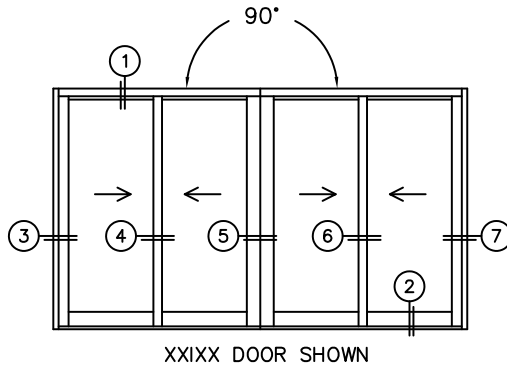

FLEETWOOD
WINDOWS & DOORS
FleetwoodUSA.com

NORWOOD 3070EX M/S
90°I XXIX STANDARD CONFIG.
NO SCREENS

ORDER NO.:

ITEM NO.:

REQUIRED DEALER INFO.

A(NET FRAME WIDTH)

B(NET FRAME WIDTH)

C(NET FRAME HEIGHT)

SILL PAN HEIGHT(INTERIOR LEG)
(3/4", 1-1/16", 1-7/16" OR 1-7/8")

NOTES:

(USE RULER TO SCALE DIMENSIONS IN INCHES)

SCALE: 1/4

FLEETWOOD
WINDOWS & DOORS
FleetwoodUSA.com

NORWOOD 3070EX M/S
90°I XXIX STANDARD CONFIG.
NO SCREENS

ORDER NO.:

ITEM NO.:

(USE RULER TO SCALE DIMENSIONS IN INCHES)

SCALE: 1/4