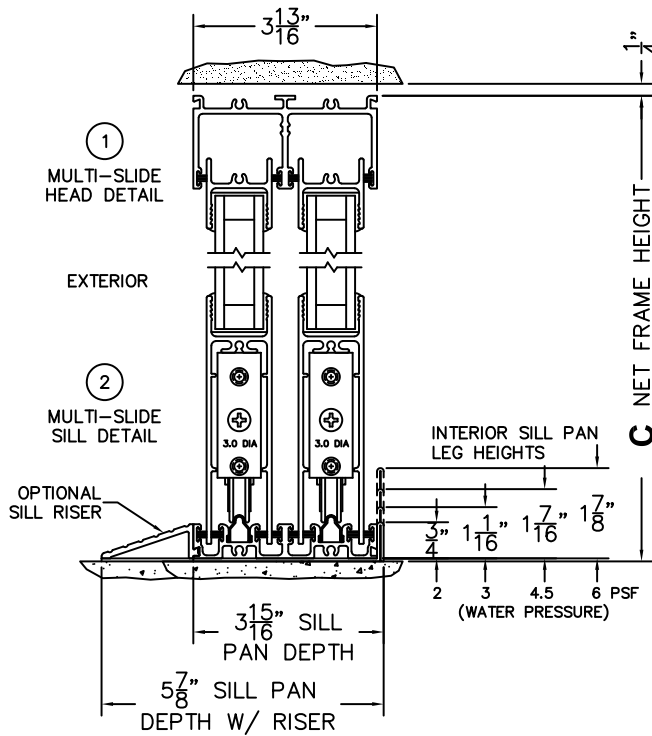

CALCULATED VALUES (FLEETWOOD SUPPLIED)

D (POCKET WIDTH)	
E (NET FRAME WIDTH)	

NOTES:

(USE RULER TO SCALE DIMENSIONS IN INCHES)

SCALE: 1/4

FLEETWOOD
WINDOWS & DOORS
FleetwoodUSA.com

NORWOOD 3070EX M/S
90°IXXIXP STANDARD CONFIG.
NO SCREENS

ORDER NO.:

ITEM NO.:

(USE RULER TO SCALE DIMENSIONS IN INCHES)

SCALE: 1/4

*CAUTION: WHEN CONSTRUCTING POCKET NOTE THAT DAYLIGHT WIDTH DOES NOT INCLUDE 1" SET BACK FOR POST INTERLOCKER.