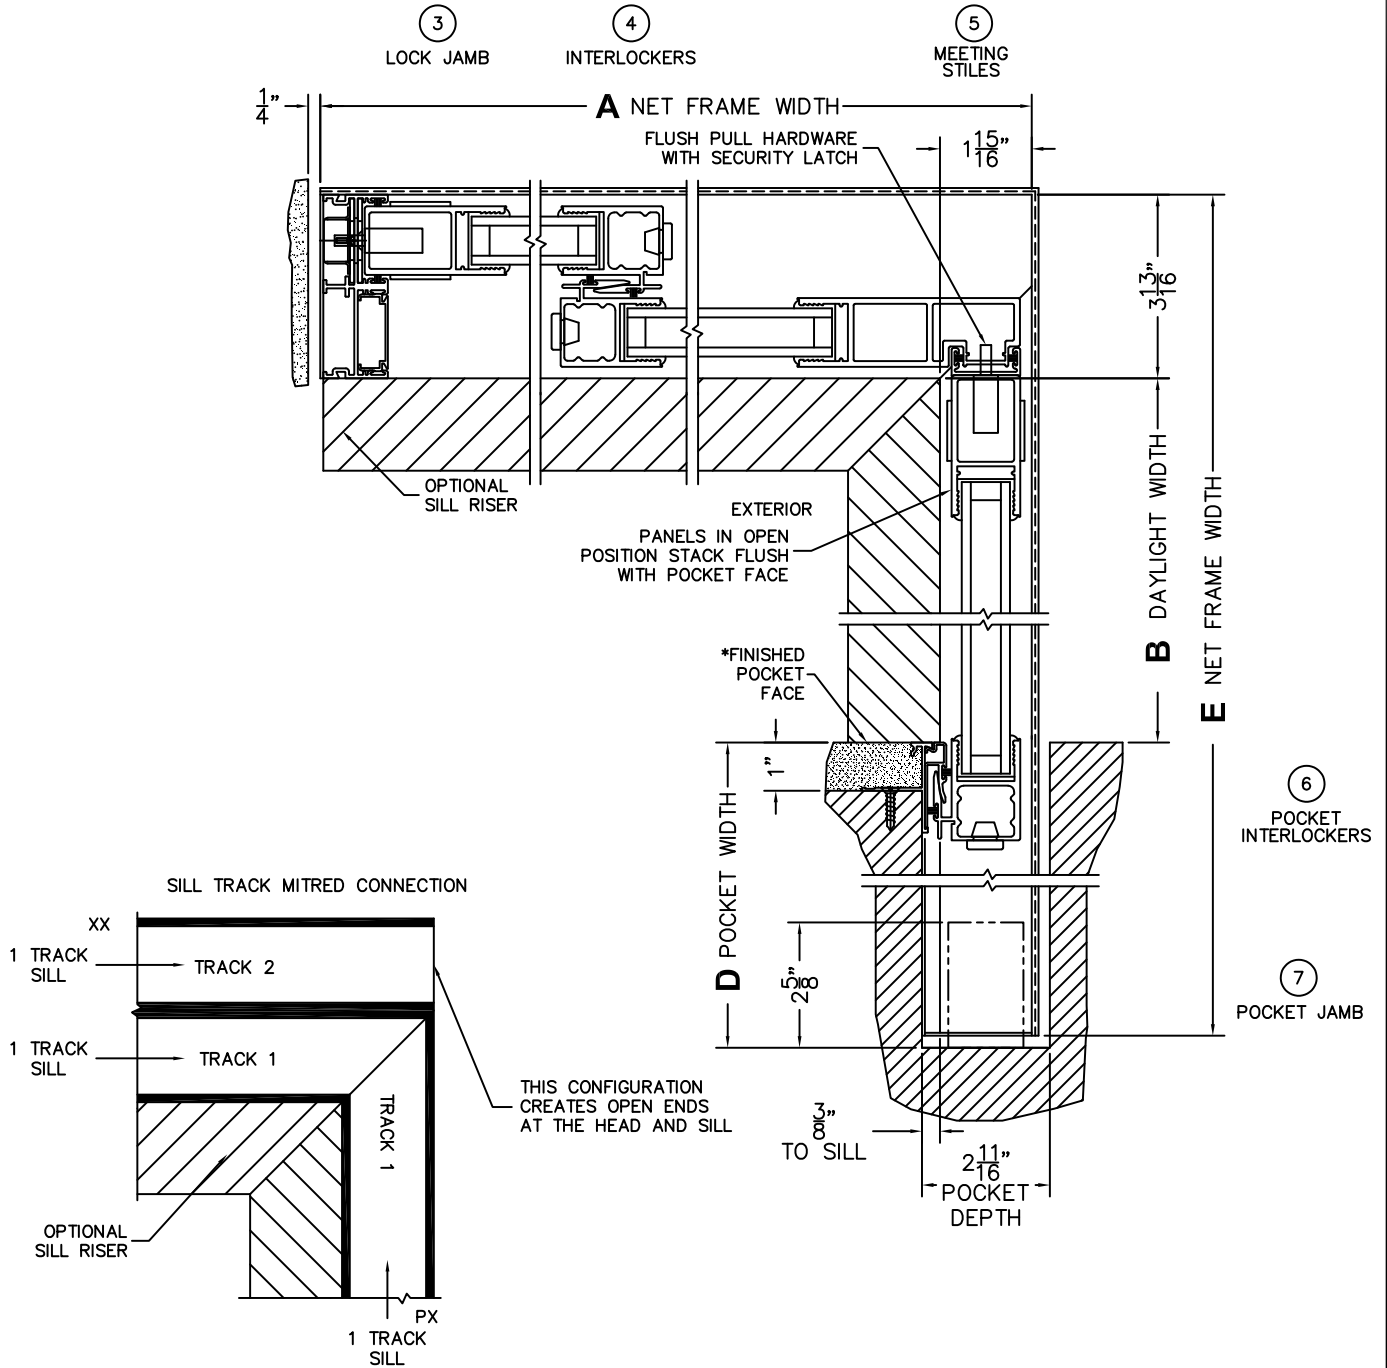

FLEETWOOD
WINDOWS & DOORS
FleetwoodUSA.com

NORWOOD 3070EX M/S
90°IXXIXP STANDARD CONFIG.
NO SCREENS

ORDER NO.:

ITEM NO.:

REQUIRED DEALER INFO.

A (NET FRAME WIDTH)	
B (DAYLIGHT WIDTH)	
C (NET FRAME HEIGHT)	
SILL PAN HEIGHT(INTERIOR LEG) (3/4", 1-1/16", 1-7/16" OR 1-7/8")	

CALCULATED VALUES (FLEETWOOD SUPPLIED)

D (POCKET WIDTH)	
E (NET FRAME WIDTH)	

NOTES:

(USE RULER TO SCALE DIMENSIONS IN INCHES)

SCALE: 1/4

FLEETWOOD
WINDOWS & DOORS
FleetwoodUSA.com

NORWOOD 3070EX M/S
90°IXXIXP STANDARD CONFIG.
NO SCREENS

ORDER NO.:

ITEM NO.:

(USE RULER TO SCALE DIMENSIONS IN INCHES)

SCALE: 1/4

*CAUTION: WHEN CONSTRUCTING POCKET NOTE THAT DAYLIGHT WIDTH DOES NOT INCLUDE 1" SET BACK FOR POST INTERLOCKER.