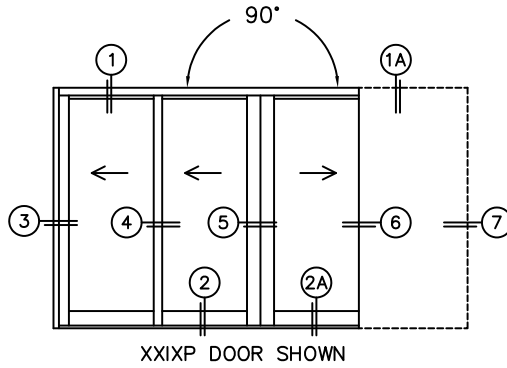

FLEETWOOD
WINDOWS & DOORS
FleetwoodUSA.com

NORWOOD 3070EX M/S
90°IXXIXP STANDARD CONFIG.
NO SCREENS

ORDER NO.:

ITEM NO.:

REQUIRED DEALER INFO.

A (NET FRAME WIDTH)	
B (DAYLIGHT WIDTH)	
C (NET FRAME HEIGHT)	
SILL PAN HEIGHT(INTERIOR LEG) (3/4", 1-1/16", 1-7/16" OR 1-7/8")	

CALCULATED VALUES (FLEETWOOD SUPPLIED)

D (POCKET WIDTH)	
E (NET FRAME WIDTH)	

NOTES:

(USE RULER TO SCALE DIMENSIONS IN INCHES)

SCALE: 1/4

FLEETWOOD
WINDOWS & DOORS
FleetwoodUSA.com

NORWOOD 3070EX M/S
90°IXXIXP STANDARD CONFIG.
NO SCREENS

ORDER NO.:

ITEM NO.:

(USE RULER TO SCALE DIMENSIONS IN INCHES)

SCALE: 1/4

*CAUTION: WHEN CONSTRUCTING POCKET NOTE THAT DAYLIGHT WIDTH DOES NOT INCLUDE 1" SET BACK FOR POST INTERLOCKER.