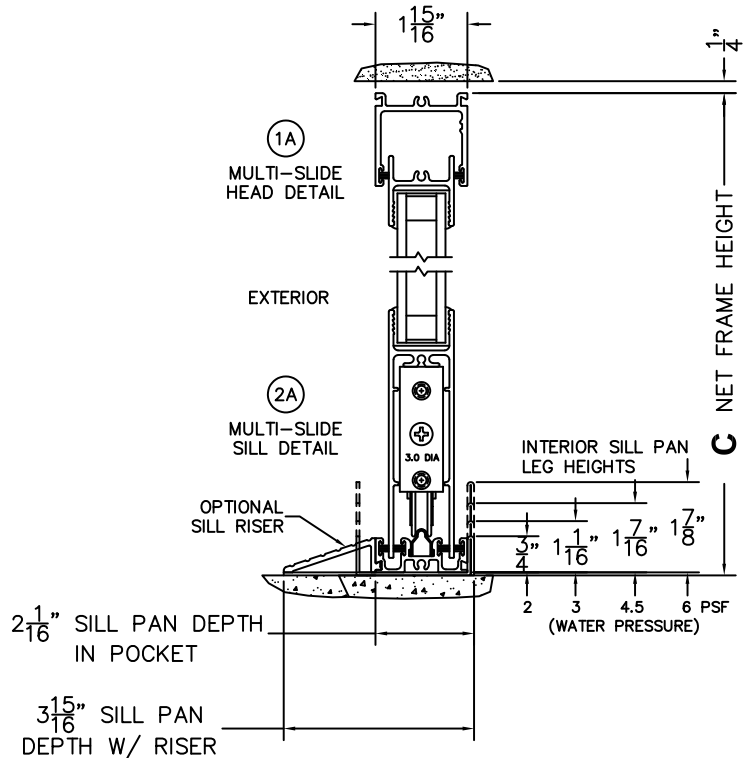

CALCULATED VALUES (FLEETWOOD SUPPLIED)

D (POCKET WIDTH)	
E (NET FRAME WIDTH)	

NOTES:

(USE RULER TO SCALE DIMENSIONS IN INCHES)

SCALE: 1/4

FLEETWOOD
WINDOWS & DOORS
FleetwoodUSA.com

NORWOOD 3070EX M/S
90°IXXIXP STANDARD CONFIG.
NO SCREENS

ORDER NO.:

ITEM NO.:

(USE RULER TO SCALE DIMENSIONS IN INCHES)

SCALE: 1/4

*CAUTION: WHEN CONSTRUCTING POCKET NOTE THAT DAYLIGHT WIDTH DOES NOT INCLUDE 1" SET BACK FOR POST INTERLOCKER.