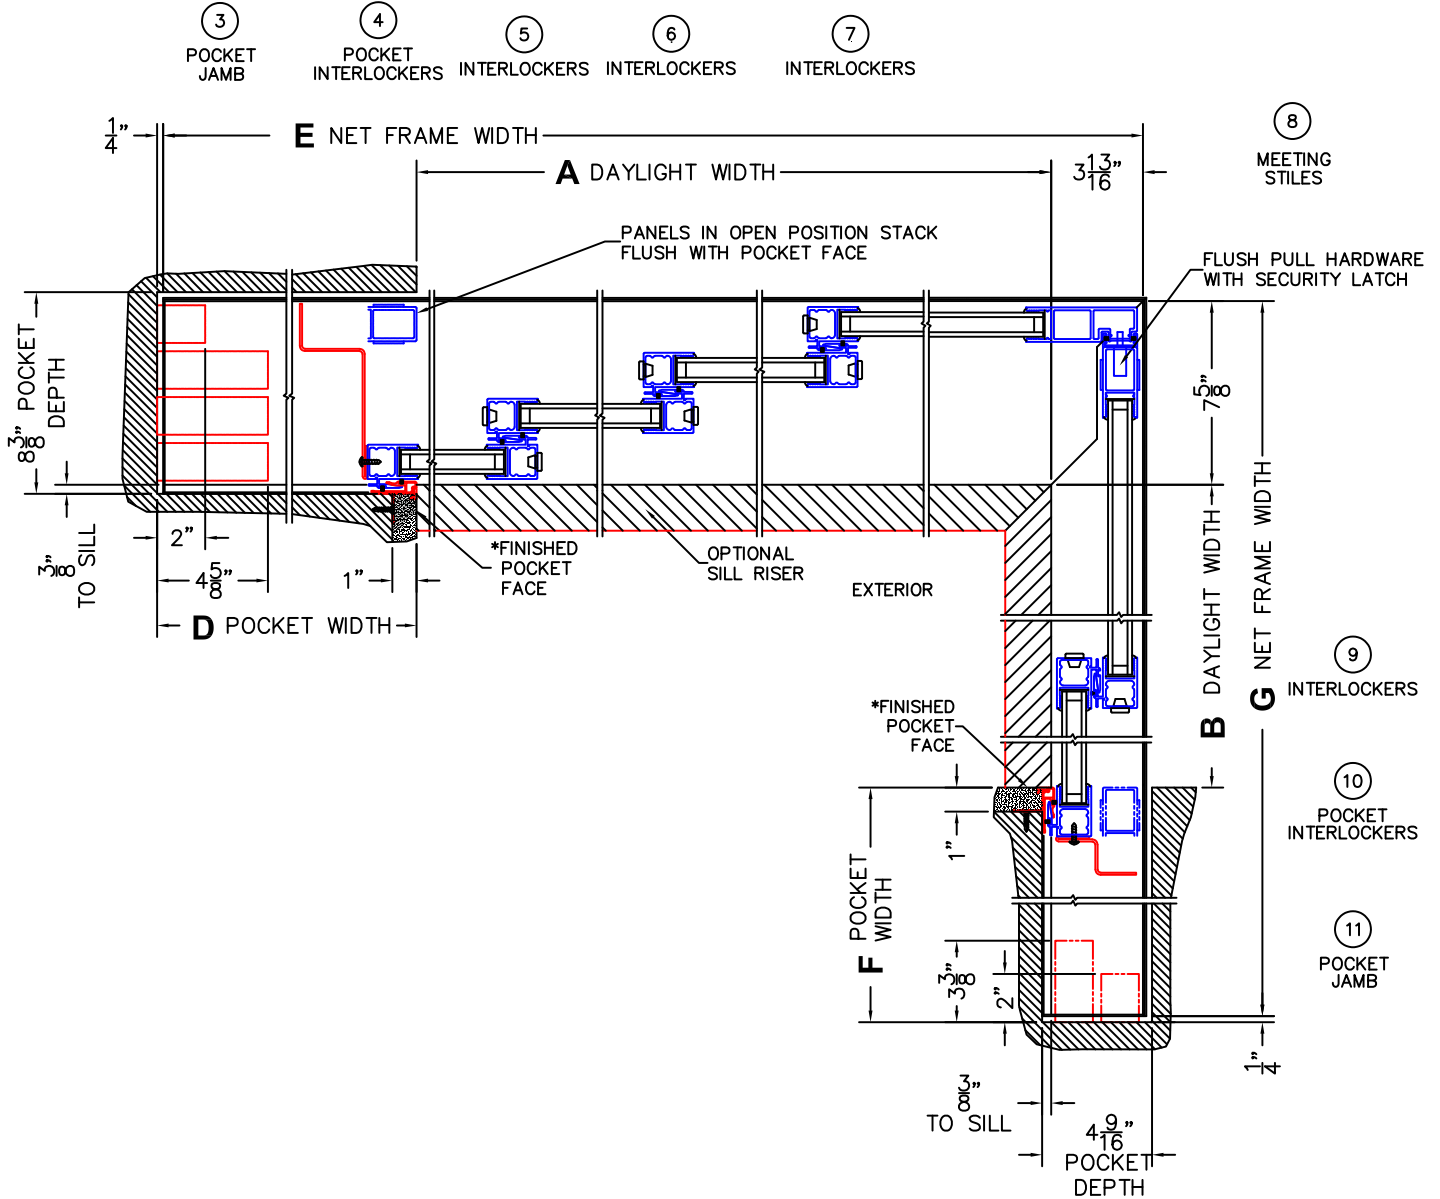

SILL PAN HEIGHT(INTERIOR LEG)
(3/4", 1-1/16", 1-7/16" OR 1-7/8")

CALCULATED VALUES (FLEETWOOD SUPPLIED)

D(POCKET WIDTH)

E(NET FRAME WIDTH)

F(POCKET WIDTH)

G(NET FRAME WIDTH)

NOTES:

(USE RULER TO SCALE DIMENSIONS IN INCHES)

SCALE: 1/4

PXXXXIXXP DOOR SHOWN

FLEETWOOD
WINDOWS & DOORS
FleetwoodUSA.com

NORWOOD 3070EX M/S
90°IPXXXXIXXP STANDARD CONFIG.
NO SCREENS

ORDER NO.:

ITEM NO.:

(USE RULER TO SCALE DIMENSIONS IN INCHES)

SCALE: 1/8

*CAUTION: WHEN CONSTRUCTING POCKET NOTE THAT DAYLIGHT WIDTH DOES NOT INCLUDE 1" SET BACK FOR POST INTERLOCKER.

FLEETWOOD
WINDOWS & DOORS
FleetwoodUSA.com

NORWOOD 3070EX M/S
90°IPXXXXIXXP STANDARD CONFIG.
NO SCREENS

ORDER NO.:

ITEM NO.:

(USE RULER TO SCALE DIMENSIONS IN INCHES)

SCALE: 1/4