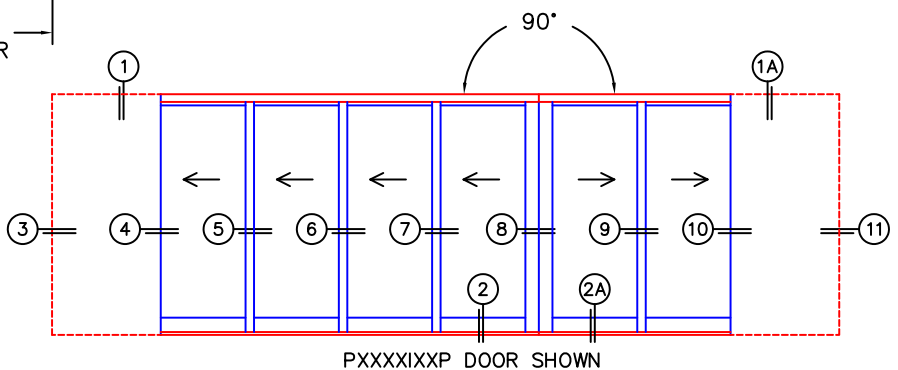

SILL PAN HEIGHT(INTERIOR LEG)
(3/4", 1-1/16", 1-7/16" OR 1-7/8")

CALCULATED VALUES (FLEETWOOD SUPPLIED)

D(POCKET WIDTH)

E(NET FRAME WIDTH)

F(POCKET WIDTH)

G(NET FRAME WIDTH)

NOTES:

(USE RULER TO SCALE DIMENSIONS IN INCHES)

SCALE: 1/4

PXXXXIXXP DOOR SHOWN

FLEETWOOD
WINDOWS & DOORS
FleetwoodUSA.com

NORWOOD 3070EX M/S
90°IPXXXXIXXP STANDARD CONFIG.
NO SCREENS

ORDER NO.:

ITEM NO.:

(USE RULER TO SCALE DIMENSIONS IN INCHES)

SCALE: 1/8

*CAUTION: WHEN CONSTRUCTING POCKET NOTE THAT DAYLIGHT WIDTH DOES NOT INCLUDE 1" SET BACK FOR POST INTERLOCKER.

FLEETWOOD
WINDOWS & DOORS
FleetwoodUSA.com

NORWOOD 3070EX M/S
90°IPXXXXIXXP STANDARD CONFIG.
NO SCREENS

ORDER NO.:

ITEM NO.:

(USE RULER TO SCALE DIMENSIONS IN INCHES)

SCALE: 1/4