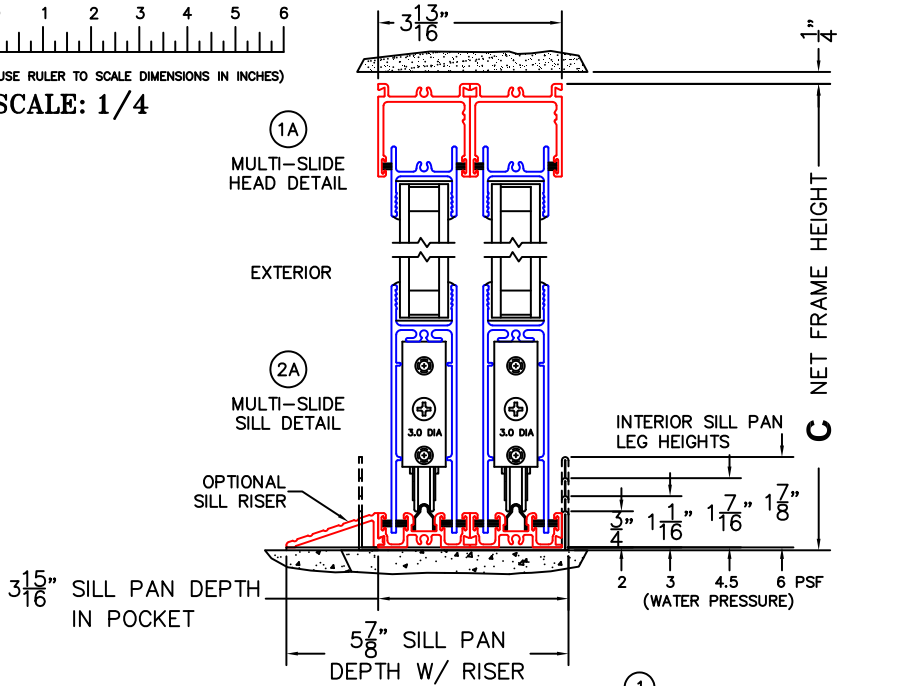

SILL PAN HEIGHT(INTERIOR LEG)
(3/4", 1-1/16", 1-7/16" OR 1-7/8")

CALCULATED VALUES (FLEETWOOD SUPPLIED)

D(POCKET WIDTH)

E(NET FRAME WIDTH)

F(POCKET WIDTH)

G(NET FRAME WIDTH)

NOTES:

(USE RULER TO SCALE DIMENSIONS IN INCHES)

SCALE: 1/4

PXXXXIXXP DOOR SHOWN

FLEETWOOD
WINDOWS & DOORS
FleetwoodUSA.com

NORWOOD 3070EX M/S
90°IPXXXXIXXP STANDARD CONFIG.
NO SCREENS

ORDER NO.:

ITEM NO.:

(USE RULER TO SCALE DIMENSIONS IN INCHES)

SCALE: 1/8

*CAUTION: WHEN CONSTRUCTING POCKET NOTE THAT DAYLIGHT WIDTH DOES NOT INCLUDE 1" SET BACK FOR POST INTERLOCKER.

FLEETWOOD
WINDOWS & DOORS
FleetwoodUSA.com

NORWOOD 3070EX M/S
90°IPXXXXIXXP STANDARD CONFIG.
NO SCREENS

ORDER NO.:

ITEM NO.:

(USE RULER TO SCALE DIMENSIONS IN INCHES)

SCALE: 1/4