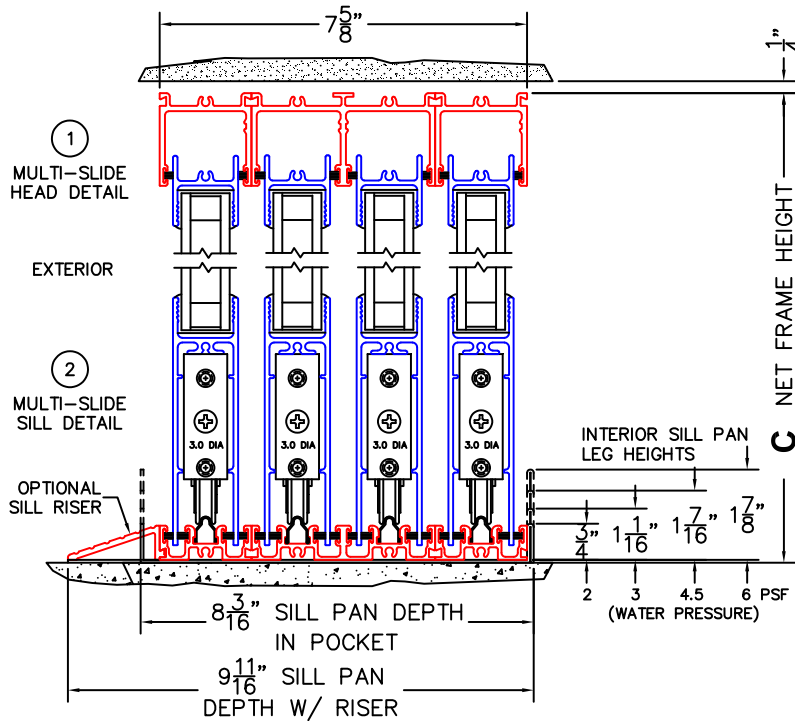

SILL PAN HEIGHT(INTERIOR LEG)
(3/4", 1-1/16", 1-7/16" OR 1-7/8")

CALCULATED VALUES (FLEETWOOD SUPPLIED)

D(POCKET WIDTH)

E(NET FRAME WIDTH)

F(POCKET WIDTH)

G(NET FRAME WIDTH)

NOTES:

(USE RULER TO SCALE DIMENSIONS IN INCHES)

SCALE: 1/4

PXXXXIXXP DOOR SHOWN

FLEETWOOD
WINDOWS & DOORS
FleetwoodUSA.com

NORWOOD 3070EX M/S
90°IPXXXXIXXP STANDARD CONFIG.
NO SCREENS

ORDER NO.:

ITEM NO.:

(USE RULER TO SCALE DIMENSIONS IN INCHES)

SCALE: 1/8

ORDER NO.:

ITEM NO.:

(USE RULER TO SCALE DIMENSIONS IN INCHES)

SCALE: 1/4