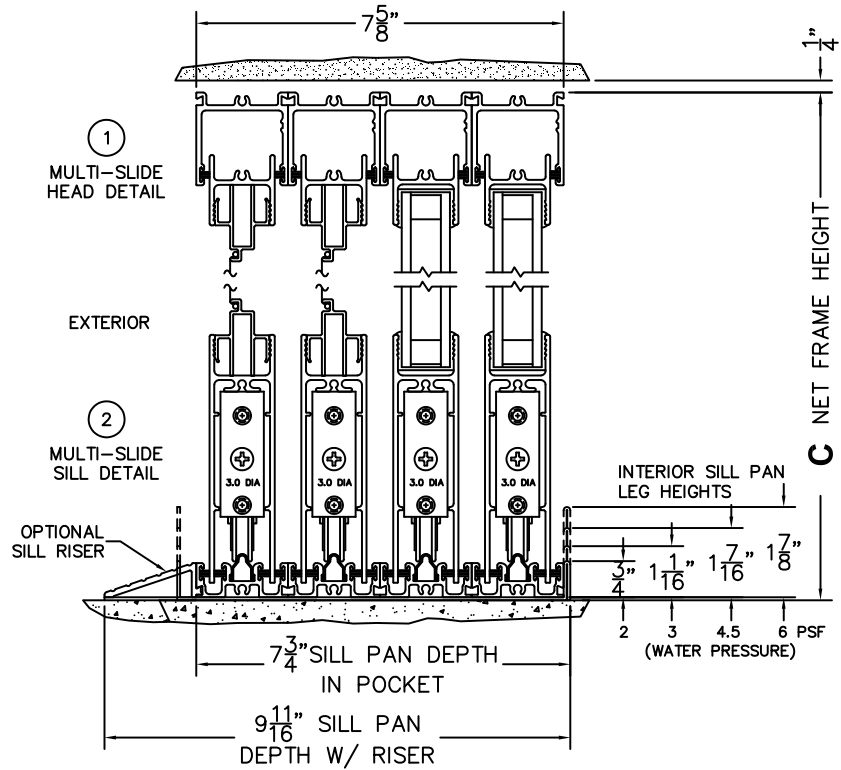

SILL PAN HEIGHT(INTERIOR LEG)
(3/4", 1-1/16", 1-7/16" OR 1-7/8")

CALCULATED VALUES (FLEETWOOD SUPPLIED)

D(POCKET WIDTH)

E(NET FRAME WIDTH)

F(POCKET WIDTH)

G(NET FRAME WIDTH)

NOTES:

(USE RULER TO SCALE DIMENSIONS IN INCHES)

SCALE: 1/4

FLEETWOOD
WINDOWS & DOORS
FleetwoodUSA.com

NORWOOD 3070EX M/S
90°IPXXIXXXXO STANDARD CONFIG.
WITH SCREENS

ORDER NO.:

ITEM NO.:

(USE RULER TO SCALE DIMENSIONS IN INCHES)

SCALE: 1/8

*CAUTION: WHEN CONSTRUCTING POCKET NOTE THAT DAYLIGHT WIDTH DOES NOT INCLUDE 1" SET BACK FOR POST INTERLOCKER.