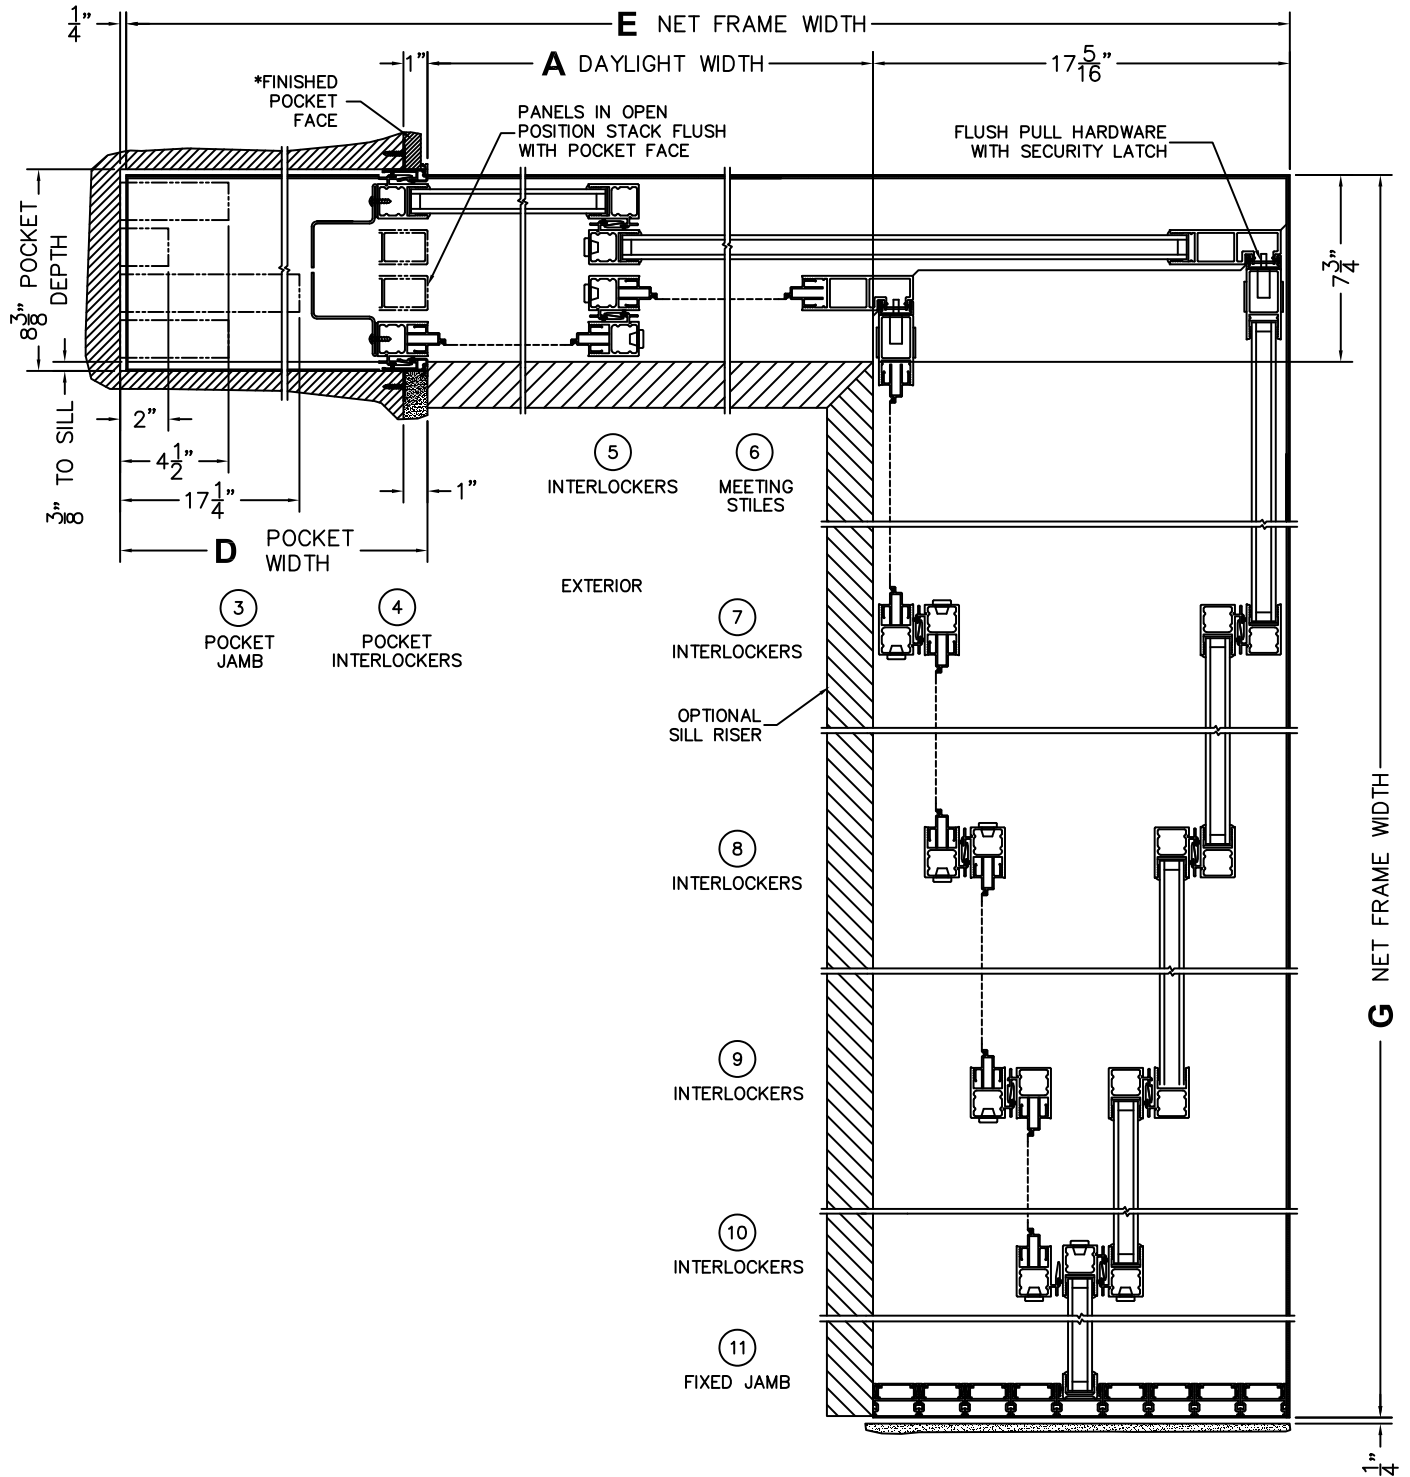

SILL PAN HEIGHT(INTERIOR LEG)
(3/4", 1-1/16", 1-7/16" OR 1-7/8")

CALCULATED VALUES (FLEETWOOD SUPPLIED)

D(POCKET WIDTH)

E(NET FRAME WIDTH)

F(POCKET WIDTH)

G(NET FRAME WIDTH)

NOTES:

(USE RULER TO SCALE DIMENSIONS IN INCHES)

SCALE: 1/4

FLEETWOOD
WINDOWS & DOORS
FleetwoodUSA.com

NORWOOD 3070EX M/S
90°IPXXIXXXXO STANDARD CONFIG.
WITH SCREENS

ORDER NO.:

ITEM NO.:

(USE RULER TO SCALE DIMENSIONS IN INCHES)

SCALE: 1/8

*CAUTION: WHEN CONSTRUCTING POCKET NOTE THAT DAYLIGHT WIDTH DOES NOT INCLUDE 1" SET BACK FOR POST INTERLOCKER.

FLEETWOOD
WINDOWS & DOORS
FleetwoodUSA.com

NORWOOD 3070EX M/S
90°IPXXIXXXXO STANDARD CONFIG.
WITH SCREENS

ORDER NO.:

ITEM NO.:

(USE RULER TO SCALE DIMENSIONS IN INCHES)

SCALE: 1/4