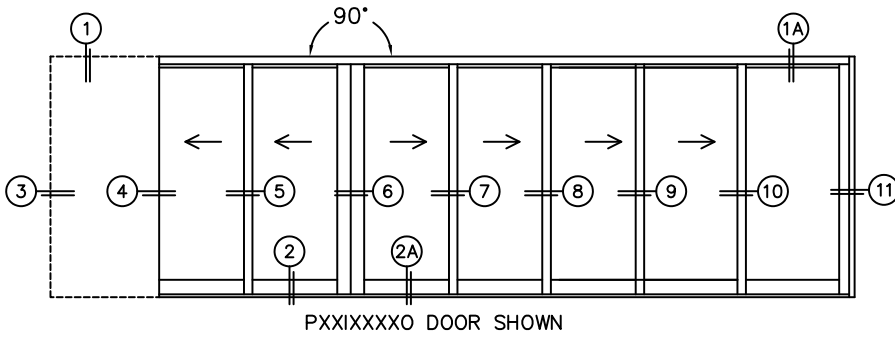

SILL PAN HEIGHT(INTERIOR LEG)
(3/4", 1-1/16", 1-7/16" OR 1-7/8")

CALCULATED VALUES (FLEETWOOD SUPPLIED)

D(POCKET WIDTH)

E(NET FRAME WIDTH)

F(POCKET WIDTH)

G(NET FRAME WIDTH)

NOTES:

(USE RULER TO SCALE DIMENSIONS IN INCHES)

SCALE: 1/4

FLEETWOOD
WINDOWS & DOORS
FleetwoodUSA.com

NORWOOD 3070EX M/S
90°IPXXIXXXXO STANDARD CONFIG.
WITH SCREENS

ORDER NO.:

ITEM NO.:

(USE RULER TO SCALE DIMENSIONS IN INCHES)

SCALE: 1/8

*CAUTION: WHEN CONSTRUCTING POCKET NOTE THAT DAYLIGHT WIDTH DOES NOT INCLUDE 1" SET BACK FOR POST INTERLOCKER.