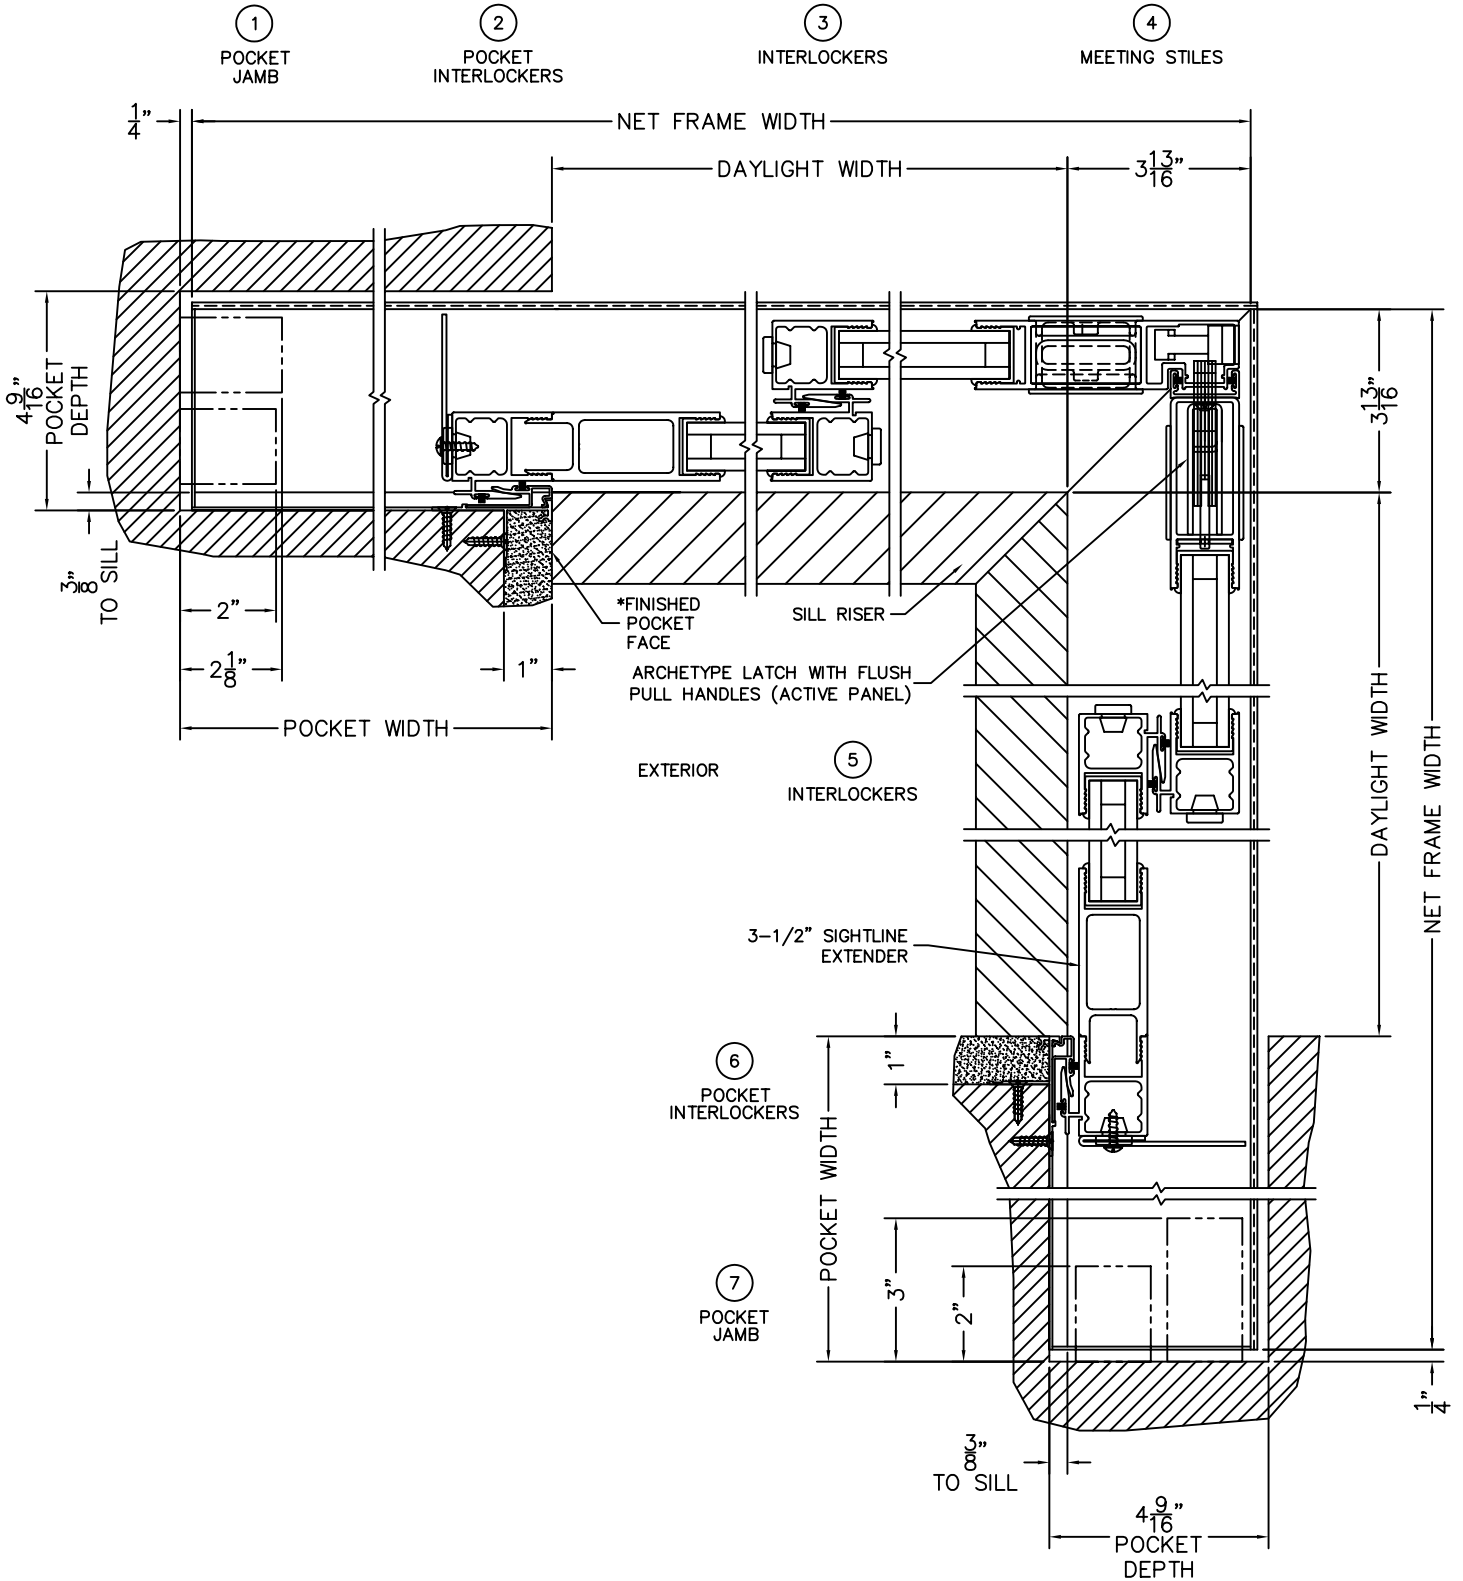

FLEETWOOD
WINDOWS & DOORS
FleetwoodUSA.com

NORWOOD 3070EX M/S
90°IPXXIXXP CUSTOM CONFIGURATION
NO SCREENS

ORDER NO.:

ITEM NO.:

SCALE: 1/4

*CAUTION: WHEN CONSTRUCTING POCKET NOTE THAT DAYLIGHT WIDTH DOES NOT INCLUDE 1" SET BACK FOR POST INTERLOCKER.