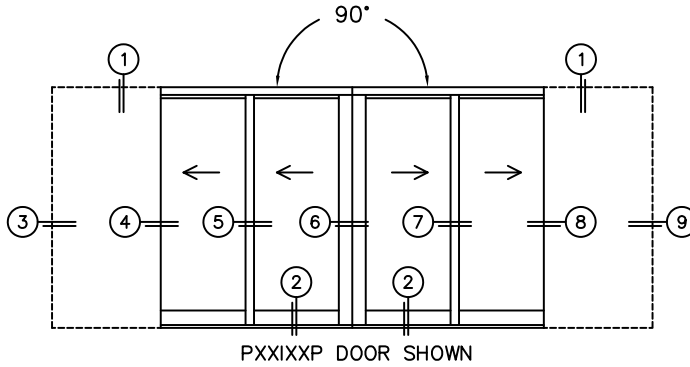

FLEETWOOD
WINDOWS & DOORS
FleetwoodUSA.com

NORWOOD 3070EX M/S
90°IPXXIXP STANDARD CONFIG.
NO SCREENS

ORDER NO.:

ITEM NO.:

REQUIRED DEALER INFO.

A (DAYLIGHT WIDTH)	
B (DAYLIGHT WIDTH)	
C (NET FRAME HEIGHT)	
SILL PAN HEIGHT(INTERIOR LEG) (3/4", 1-1/16", 1-7/16" OR 1-7/8")	

CALCULATED VALUES (FLEETWOOD SUPPLIED)

D (POCKET WIDTH)	
E (NET FRAME WIDTH)	
F (POCKET WIDTH)	
G (NET FRAME WIDTH)	

NOTES:

(USE RULER TO SCALE DIMENSIONS IN INCHES)

SCALE: 1/4

FLEETWOOD
WINDOWS & DOORS
FleetwoodUSA.com

NORWOOD 3070EX M/S
90°IPXXIXP STANDARD CONFIG.
NO SCREENS

ORDER NO.:

ITEM NO.:

(USE RULER TO SCALE DIMENSIONS IN INCHES)

SCALE: 1/4

*CAUTION: WHEN CONSTRUCTING POCKET NOTE THAT DAYLIGHT WIDTH DOES NOT INCLUDE 1" SET BACK FOR POST INTERLOCKER.