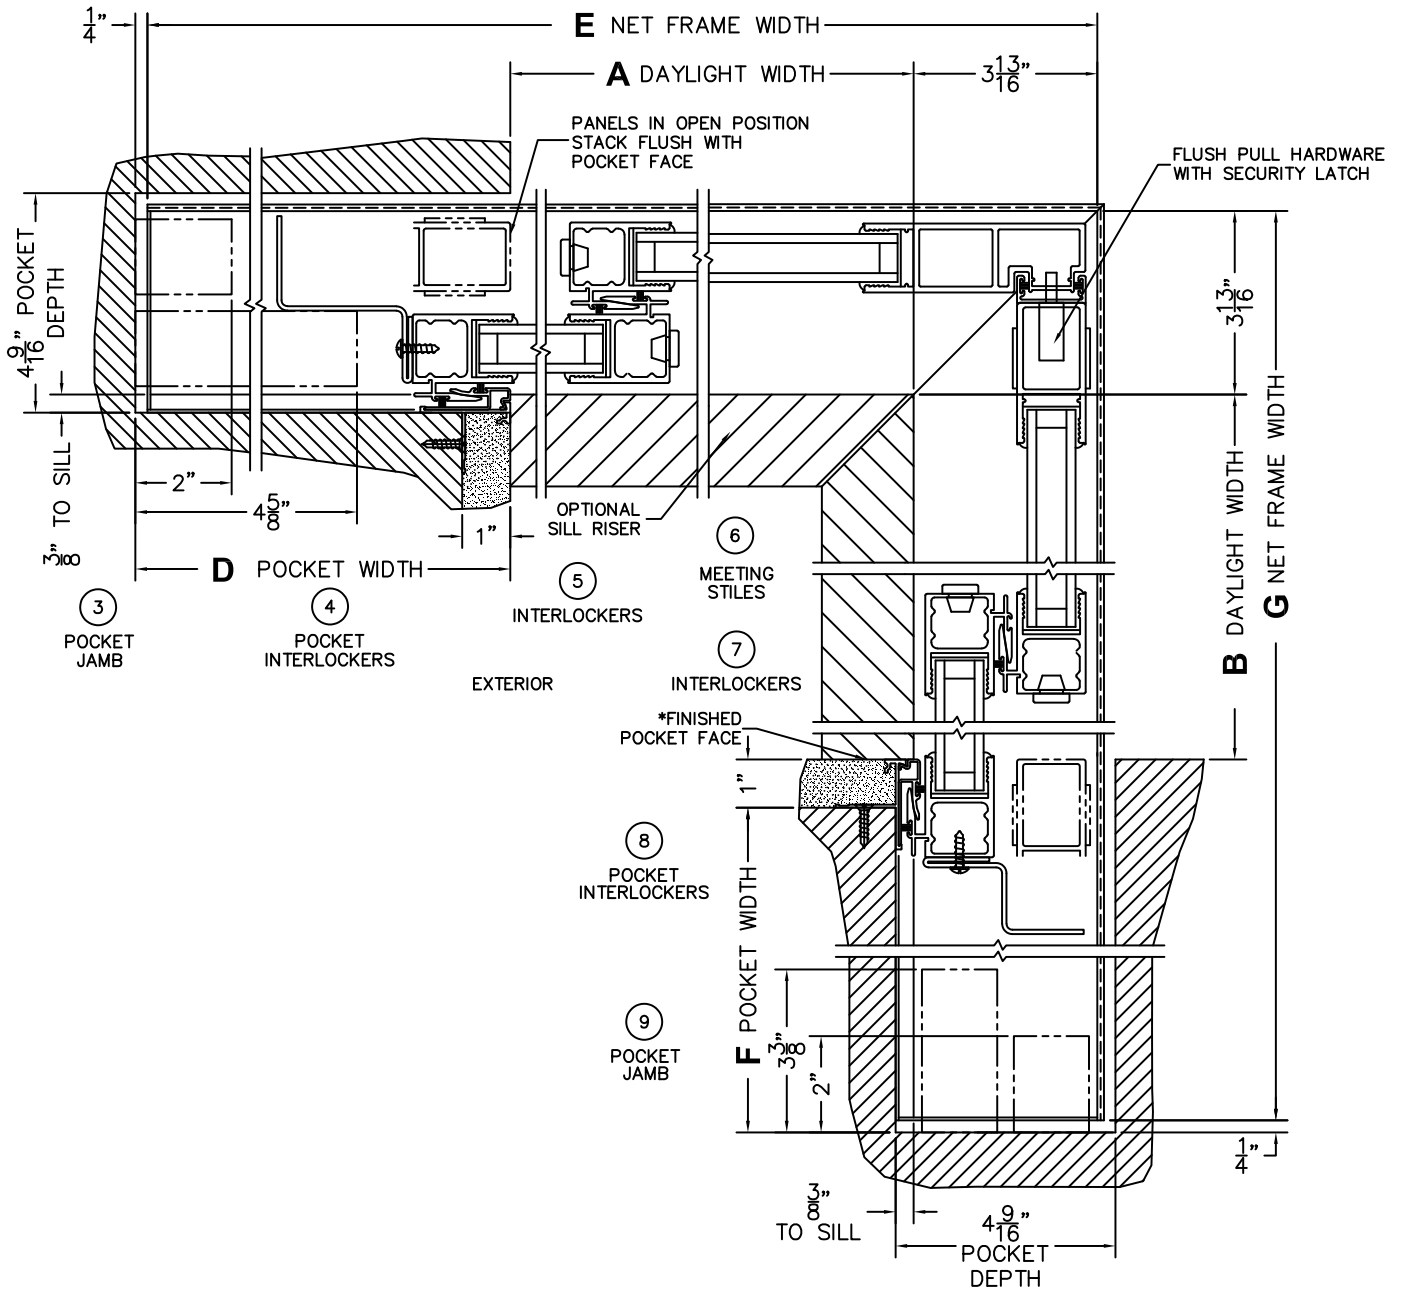

CALCULATED VALUES (FLEETWOOD SUPPLIED)

D (POCKET WIDTH)	
E (NET FRAME WIDTH)	
F (POCKET WIDTH)	
G (NET FRAME WIDTH)	

NOTES:

(USE RULER TO SCALE DIMENSIONS IN INCHES)

SCALE: 1/4

FLEETWOOD
WINDOWS & DOORS
FleetwoodUSA.com

NORWOOD 3070EX M/S
90°IPXXIXP STANDARD CONFIG.
NO SCREENS

ORDER NO.:

ITEM NO.:

(USE RULER TO SCALE DIMENSIONS IN INCHES)

SCALE: 1/4

*CAUTION: WHEN CONSTRUCTING POCKET NOTE THAT DAYLIGHT WIDTH DOES NOT INCLUDE 1" SET BACK FOR POST INTERLOCKER.

FLEETWOOD
WINDOWS & DOORS
FleetwoodUSA.com

NORWOOD 3070EX M/S
90°IPXXIXXP STANDARD CONFIG.
NO SCREENS

ORDER NO.:

ITEM NO.:

(USE RULER TO SCALE DIMENSIONS IN INCHES)

SCALE: 1/4