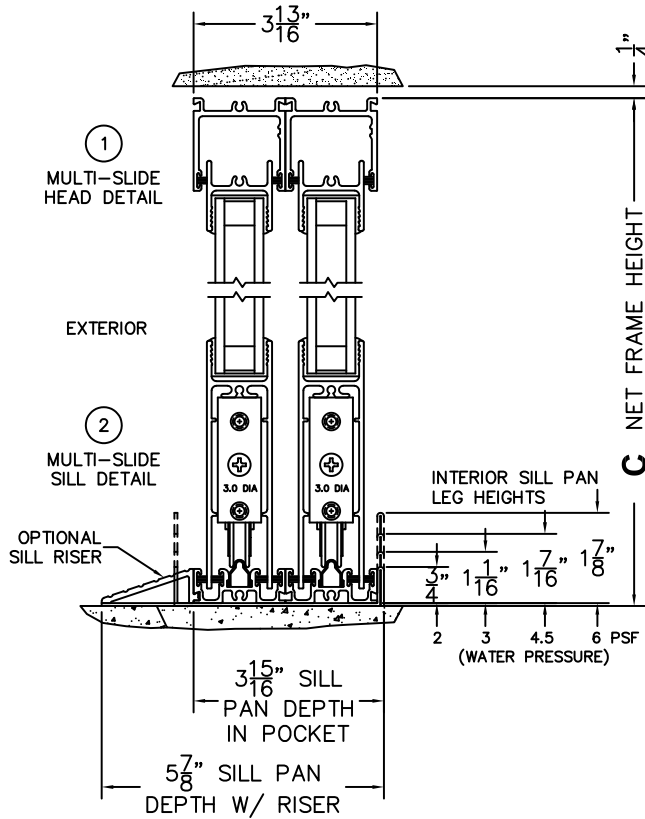

CALCULATED VALUES (FLEETWOOD SUPPLIED)

D (POCKET WIDTH)	
E (NET FRAME WIDTH)	
F (POCKET WIDTH)	
G (NET FRAME WIDTH)	

NOTES:

(USE RULER TO SCALE DIMENSIONS IN INCHES)

SCALE: 1/4

FLEETWOOD
WINDOWS & DOORS
FleetwoodUSA.com

NORWOOD 3070EX M/S
90°IPXXIXP STANDARD CONFIG.
NO SCREENS

ORDER NO.:

ITEM NO.:

(USE RULER TO SCALE DIMENSIONS IN INCHES)

SCALE: 1/4

*CAUTION: WHEN CONSTRUCTING POCKET NOTE THAT DAYLIGHT WIDTH DOES NOT INCLUDE 1" SET BACK FOR POST INTERLOCKER.

FLEETWOOD
WINDOWS & DOORS
FleetwoodUSA.com

NORWOOD 3070EX M/S
90°IPXXIXXP STANDARD CONFIG.
NO SCREENS

ORDER NO.:

ITEM NO.:

(USE RULER TO SCALE DIMENSIONS IN INCHES)

SCALE: 1/4