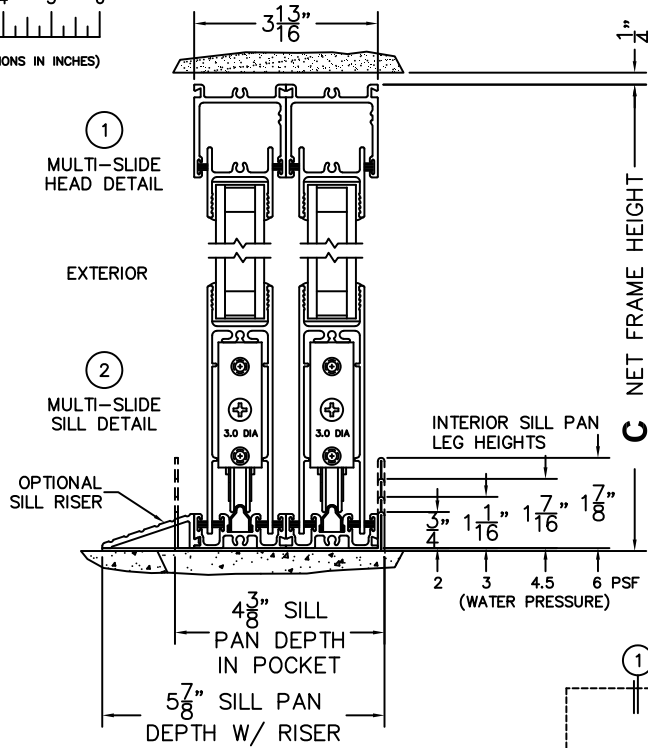

FLEETWOOD
WINDOWS & DOORS
FleetwoodUSA.com

NORWOOD 3070EX M/S
90°IPXXIXXO STANDARD CONFIGURATION
NO SCREENS

ORDER NO.:

ITEM NO.:

REQUIRED DEALER INFO.

A (NET FRAME WIDTH)	
B (DAYLIGHT WIDTH)	
C (NET FRAME HEIGHT)	
SILL PAN HEIGHT(INTEIOR LEG)	(3/4", 1-1/16", 1-7/16" OR 1-7/8")

CALCULATED VALUES (FLEETWOOD SUPPLIED)

D (POCKET WIDTH)	
E (NET FRAME WIDTH)	

NOTES:

(USE RULER TO SCALE DIMENSIONS IN INCHES)

SCALE: 1/4

(USE RULER TO SCALE DIMENSIONS IN INCHES)

SCALE: 1/4

*CAUTION: WHEN CONSTRUCTING POCKET NOTE THAT DAYLIGHT WIDTH DOES NOT INCLUDE 1" SET BACK FOR POST INTERLOCKER.