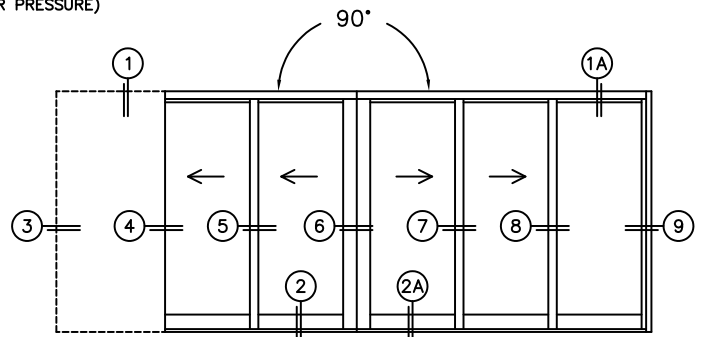

CALCULATED VALUES (FLEETWOOD SUPPLIED)

D (POCKET WIDTH)	
E (NET FRAME WIDTH)	

NOTES:

(USE RULER TO SCALE DIMENSIONS IN INCHES)

SCALE: 1/4

(USE RULER TO SCALE DIMENSIONS IN INCHES)

SCALE: 1/4

*CAUTION: WHEN CONSTRUCTING POCKET NOTE THAT DAYLIGHT WIDTH DOES NOT INCLUDE 1" SET BACK FOR POST INTERLOCKER.