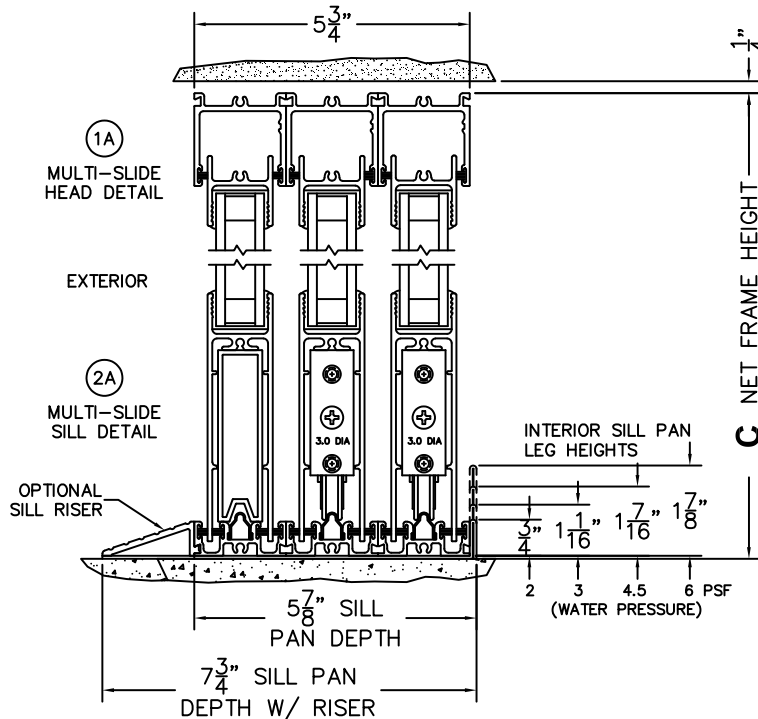

CALCULATED VALUES (FLEETWOOD SUPPLIED)

D (POCKET WIDTH)	
E (NET FRAME WIDTH)	

NOTES:

(USE RULER TO SCALE DIMENSIONS IN INCHES)

SCALE: 1/4

(USE RULER TO SCALE DIMENSIONS IN INCHES)

SCALE: 1/4

*CAUTION: WHEN CONSTRUCTING POCKET NOTE THAT DAYLIGHT WIDTH DOES NOT INCLUDE 1" SET BACK FOR POST INTERLOCKER.