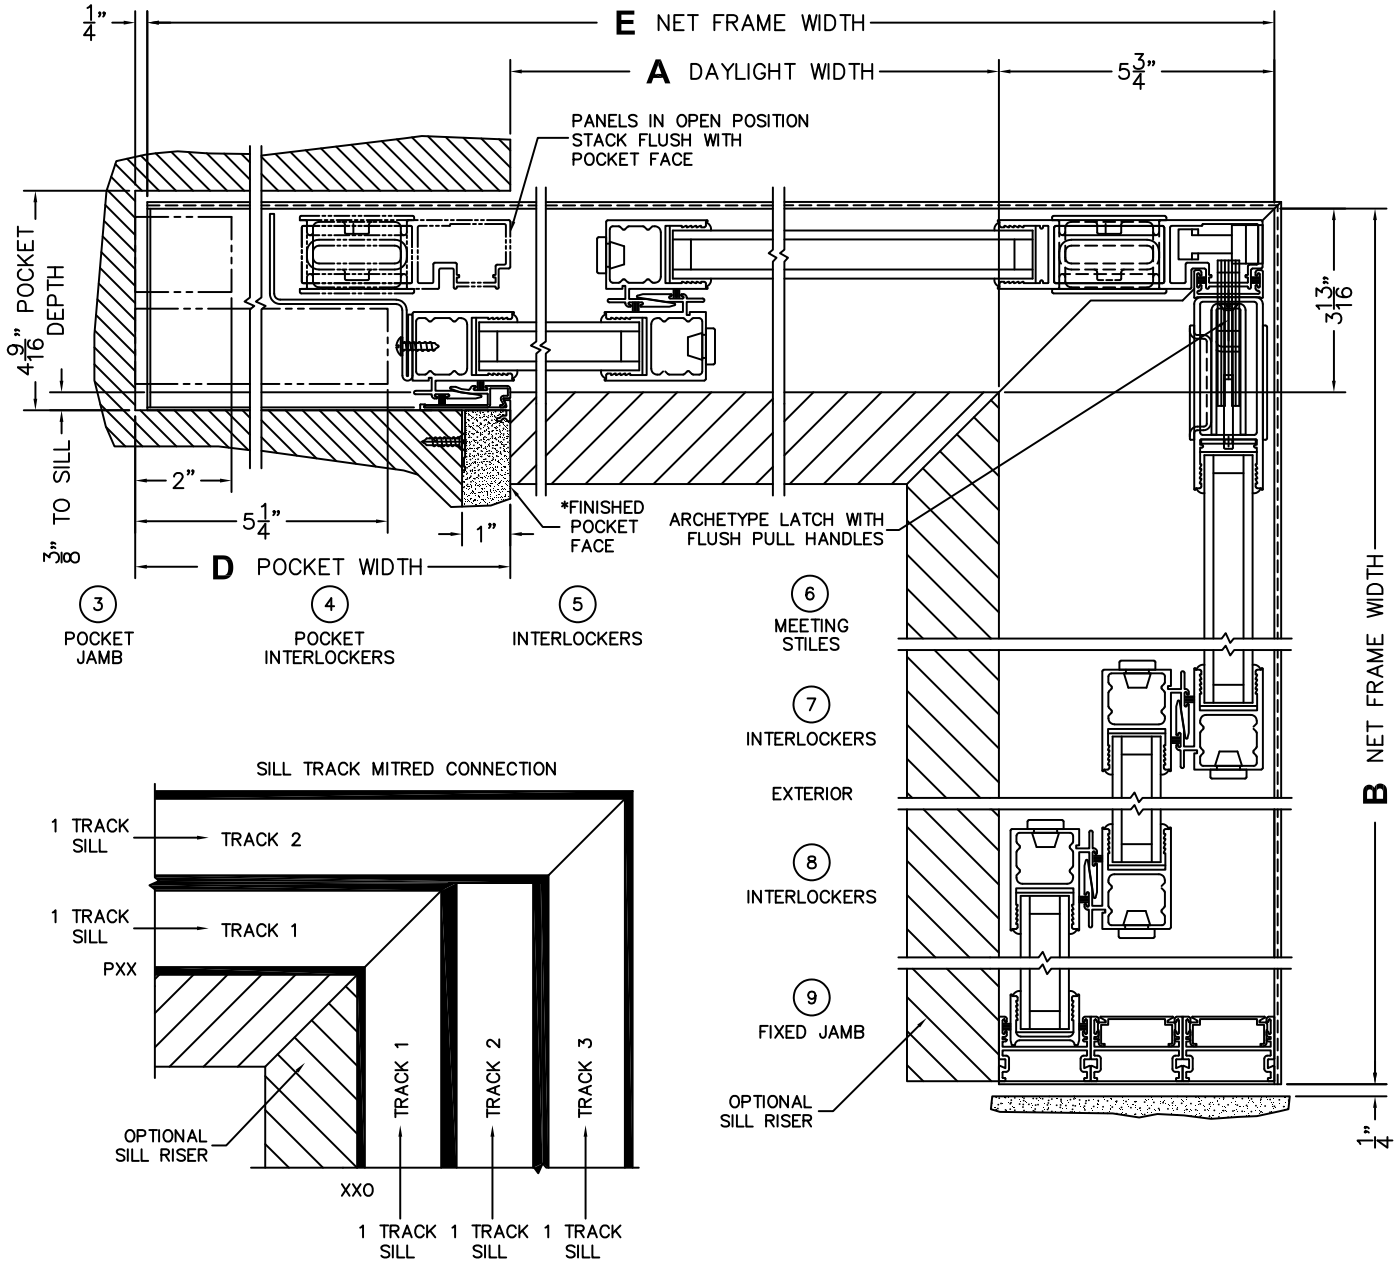

FLEETWOOD
WINDOWS & DOORS
FleetwoodUSA.com

NORWOOD 3070EX M/S
90°IPXXIXXO STANDARD CONFIGURATION
NO SCREENS

ORDER NO.:

ITEM NO.:

REQUIRED DEALER INFO.

A (NET FRAME WIDTH)	
B (DAYLIGHT WIDTH)	
C (NET FRAME HEIGHT)	
SILL PAN HEIGHT(INTEIOR LEG)	(3/4", 1-1/16", 1-7/16" OR 1-7/8")

CALCULATED VALUES (FLEETWOOD SUPPLIED)

D (POCKET WIDTH)	
E (NET FRAME WIDTH)	

NOTES:

(USE RULER TO SCALE DIMENSIONS IN INCHES)

SCALE: 1/4

(USE RULER TO SCALE DIMENSIONS IN INCHES)

SCALE: 1/4

*CAUTION: WHEN CONSTRUCTING POCKET NOTE THAT DAYLIGHT WIDTH DOES NOT INCLUDE 1" SET BACK FOR POST INTERLOCKER.