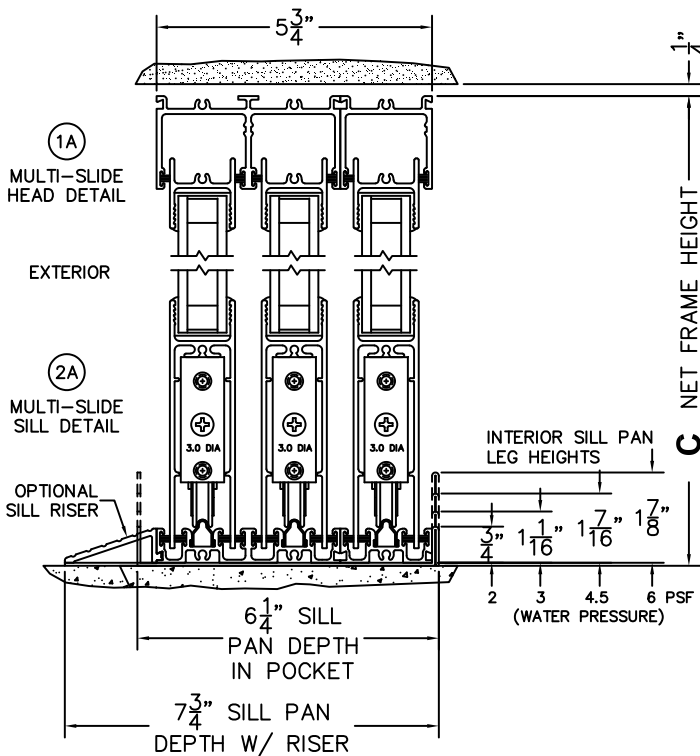

CALCULATED VALUES (FLEETWOOD SUPPLIED)

D (POCKET WIDTH)	
E (NET FRAME WDH)	
F (POCKET WIDTH)	
G (NET FRAME WDH)	

NOTES:

(USE RULER TO SCALE DIMENSIONS IN INCHES)

SCALE: 1/4

FLEETWOOD
WINDOWS & DOORS
FleetwoodUSA.com

NORWOOD 3070EX M/S
90°IPXIXXP STANDARD CONFIG.
NO SCREENS

ORDER NO.:

ITEM NO.:

(USE RULER TO SCALE DIMENSIONS IN INCHES)

SCALE: 1/4

*CAUTION: WHEN CONSTRUCTING POCKET NOTE THAT DAYLIGHT WIDTH DOES NOT INCLUDE 1" SET BACK FOR POST INTERLOCKER.