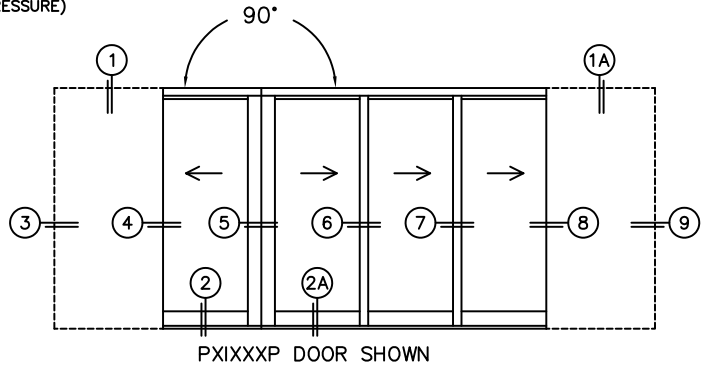

CALCULATED VALUES (FLEETWOOD SUPPLIED)

D (POCKET WIDTH)	
E (NET FRAME WDH)	
F (POCKET WIDTH)	
G (NET FRAME WDH)	

NOTES:

(USE RULER TO SCALE DIMENSIONS IN INCHES)

SCALE: 1/4

FLEETWOOD
WINDOWS & DOORS
FleetwoodUSA.com

NORWOOD 3070EX M/S
90°IPXIXXP STANDARD CONFIG.
NO SCREENS

ORDER NO.:

ITEM NO.:

(USE RULER TO SCALE DIMENSIONS IN INCHES)

SCALE: 1/4

*CAUTION: WHEN CONSTRUCTING POCKET NOTE THAT DAYLIGHT WIDTH DOES NOT INCLUDE 1" SET BACK FOR POST INTERLOCKER.