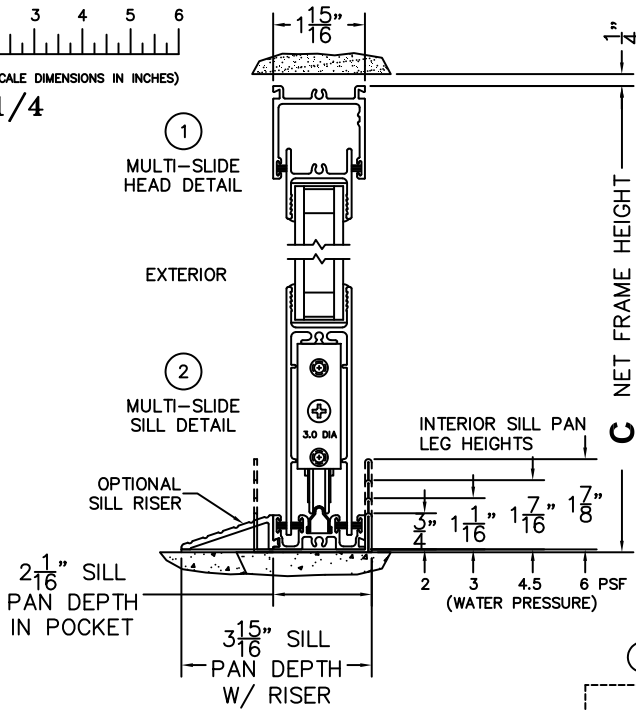

CALCULATED VALUES (FLEETWOOD SUPPLIED)

D (POCKET WIDTH)	
E (NET FRAME WDH)	
F (POCKET WIDTH)	
G (NET FRAME WDH)	

NOTES:

(USE RULER TO SCALE DIMENSIONS IN INCHES)

SCALE: 1/4

FLEETWOOD
WINDOWS & DOORS
FleetwoodUSA.com

NORWOOD 3070EX M/S
90°IPXIXXP STANDARD CONFIG.
NO SCREENS

ORDER NO.:

ITEM NO.:

(USE RULER TO SCALE DIMENSIONS IN INCHES)

SCALE: 1/4

*CAUTION: WHEN CONSTRUCTING POCKET NOTE THAT DAYLIGHT WIDTH DOES NOT INCLUDE 1" SET BACK FOR POST INTERLOCKER.