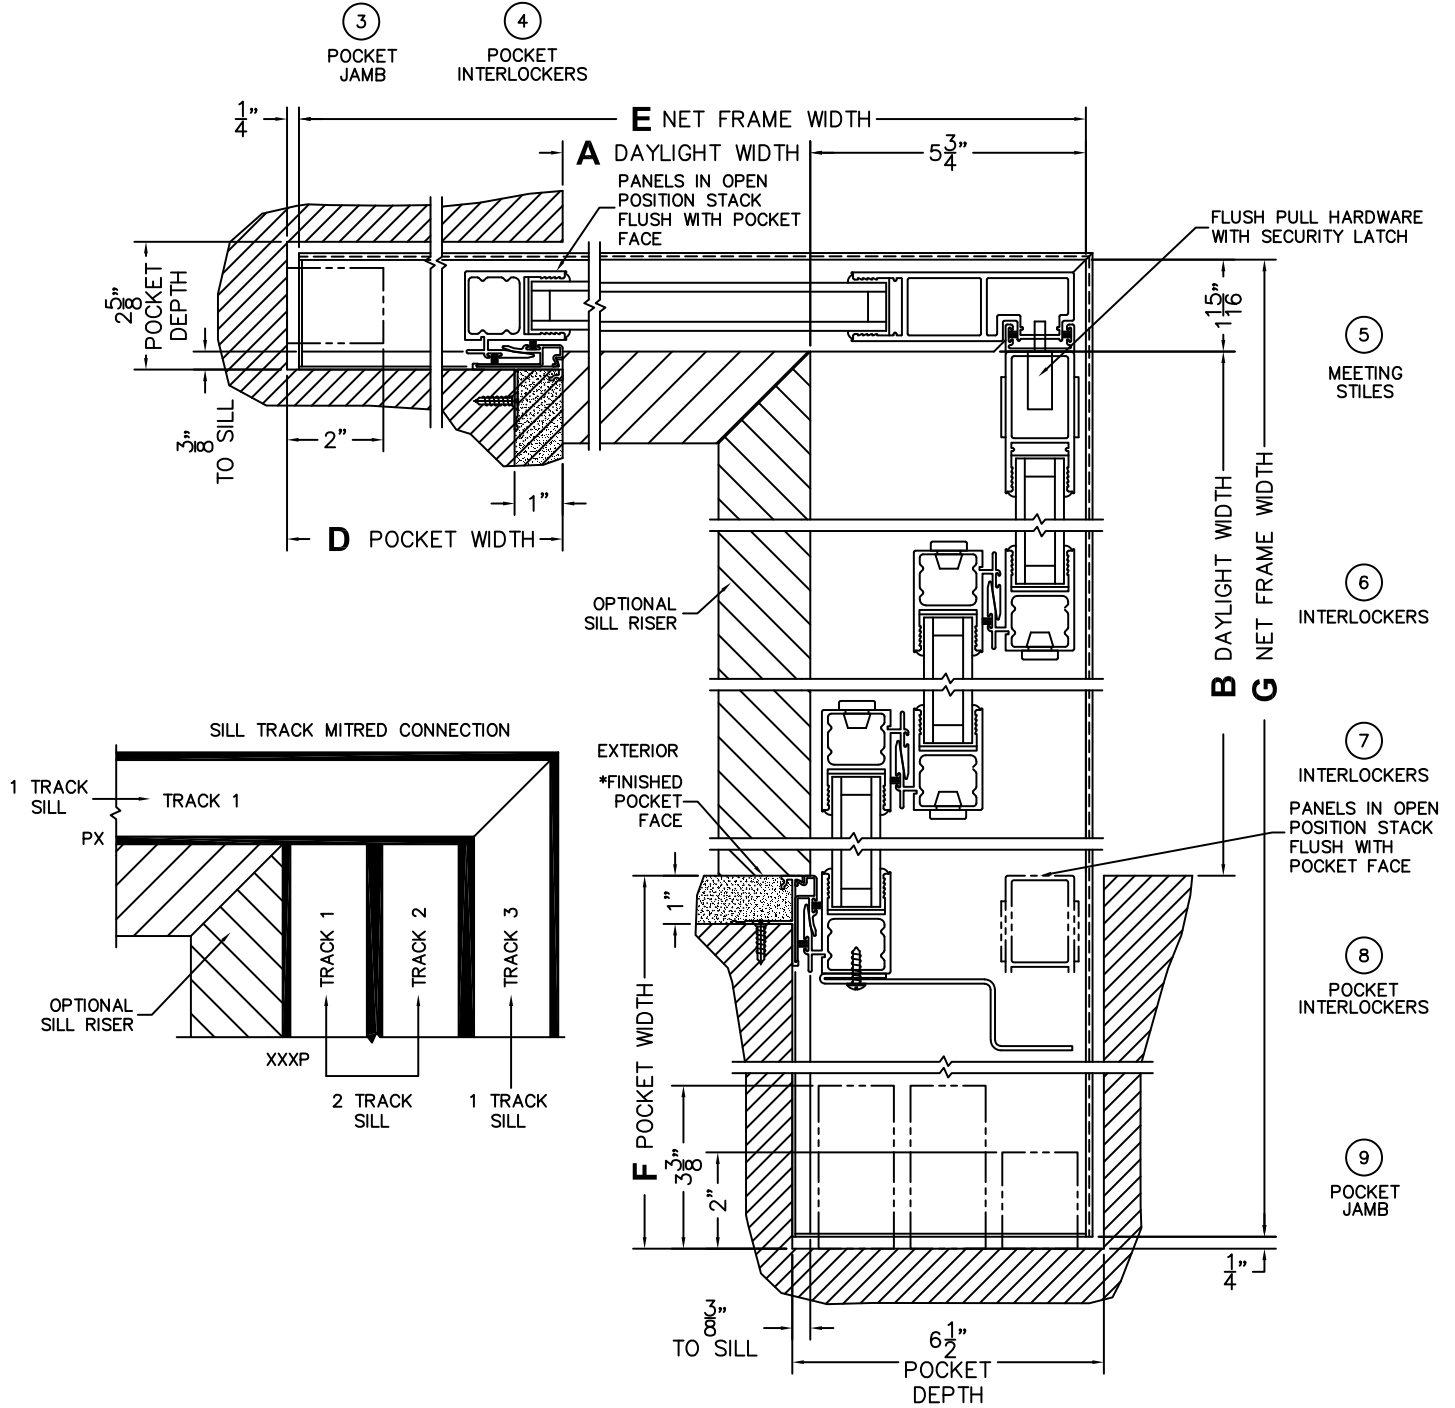

FLEETWOOD
WINDOWS & DOORS
FleetwoodUSA.com

NORWOOD 3070EX M/S
90°IPXIXXP STANDARD CONFIG.
NO SCREENS

ORDER NO.:

ITEM NO.:

REQUIRED DEALER INFO.

A (DAYLIGHT WIDTH)	
B (DAYLIGHT WIDTH)	
C (NET FRAME HEIGHT)	
SILL PAN HEIGHT(INTERIOR LEG)	(3/4", 1-1/16", 1-7/16" OR 1-7/8")

CALCULATED VALUES (FLEETWOOD SUPPLIED)

D (POCKET WIDTH)	
E (NET FRAME WDH)	
F (POCKET WIDTH)	
G (NET FRAME WDH)	

NOTES:

(USE RULER TO SCALE DIMENSIONS IN INCHES)

SCALE: 1/4

FLEETWOOD
WINDOWS & DOORS
FleetwoodUSA.com

NORWOOD 3070EX M/S
90°IPXIXXP STANDARD CONFIG.
NO SCREENS

ORDER NO.:

ITEM NO.:

(USE RULER TO SCALE DIMENSIONS IN INCHES)

SCALE: 1/4

*CAUTION: WHEN CONSTRUCTING POCKET NOTE THAT DAYLIGHT WIDTH DOES NOT INCLUDE 1" SET BACK FOR POST INTERLOCKER.