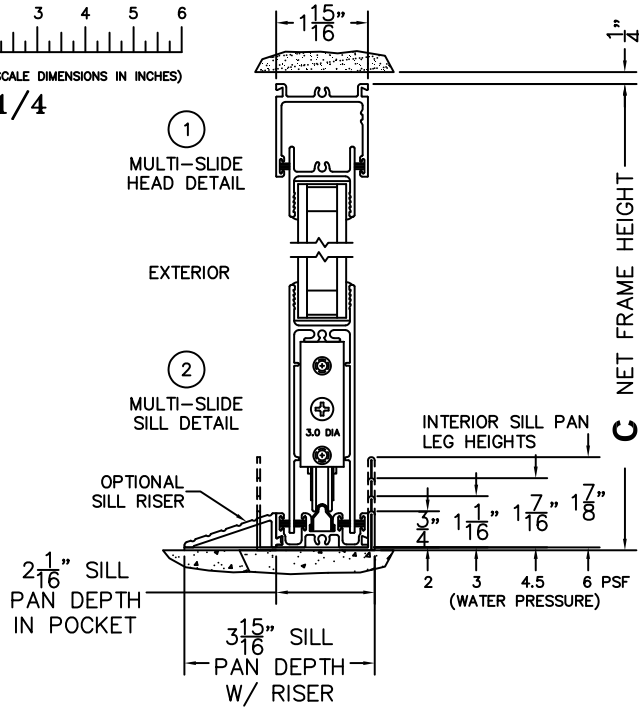

CALCULATED VALUES (FLEETWOOD SUPPLIED)

D (POCKET WIDTH)	
E (NET FRAME WIDTH)	
F (POCKET WIDTH)	
G (NET FRAME WIDTH)	

NOTES:

(USE RULER TO SCALE DIMENSIONS IN INCHES)

SCALE: 1/4

(USE RULER TO SCALE DIMENSIONS IN INCHES)

SCALE: 1/4

*CAUTION: WHEN CONSTRUCTING POCKET NOTE THAT DAYLIGHT WIDTH DOES NOT INCLUDE 1" SET BACK FOR POST INTERLOCKER.