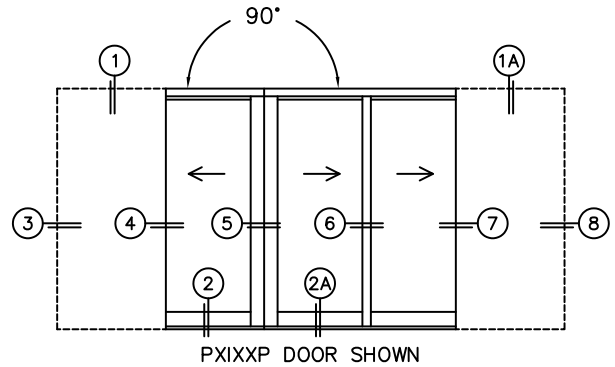

CALCULATED VALUES (FLEETWOOD SUPPLIED)

D (POCKET WIDTH)	
E (NET FRAME WIDTH)	
F (POCKET WIDTH)	
G (NET FRAME WIDTH)	

NOTES:

(USE RULER TO SCALE DIMENSIONS IN INCHES)

SCALE: 1/4

(USE RULER TO SCALE DIMENSIONS IN INCHES)

SCALE: 1/4

*CAUTION: WHEN CONSTRUCTING POCKET NOTE THAT DAYLIGHT WIDTH DOES NOT INCLUDE 1" SET BACK FOR POST INTERLOCKER.