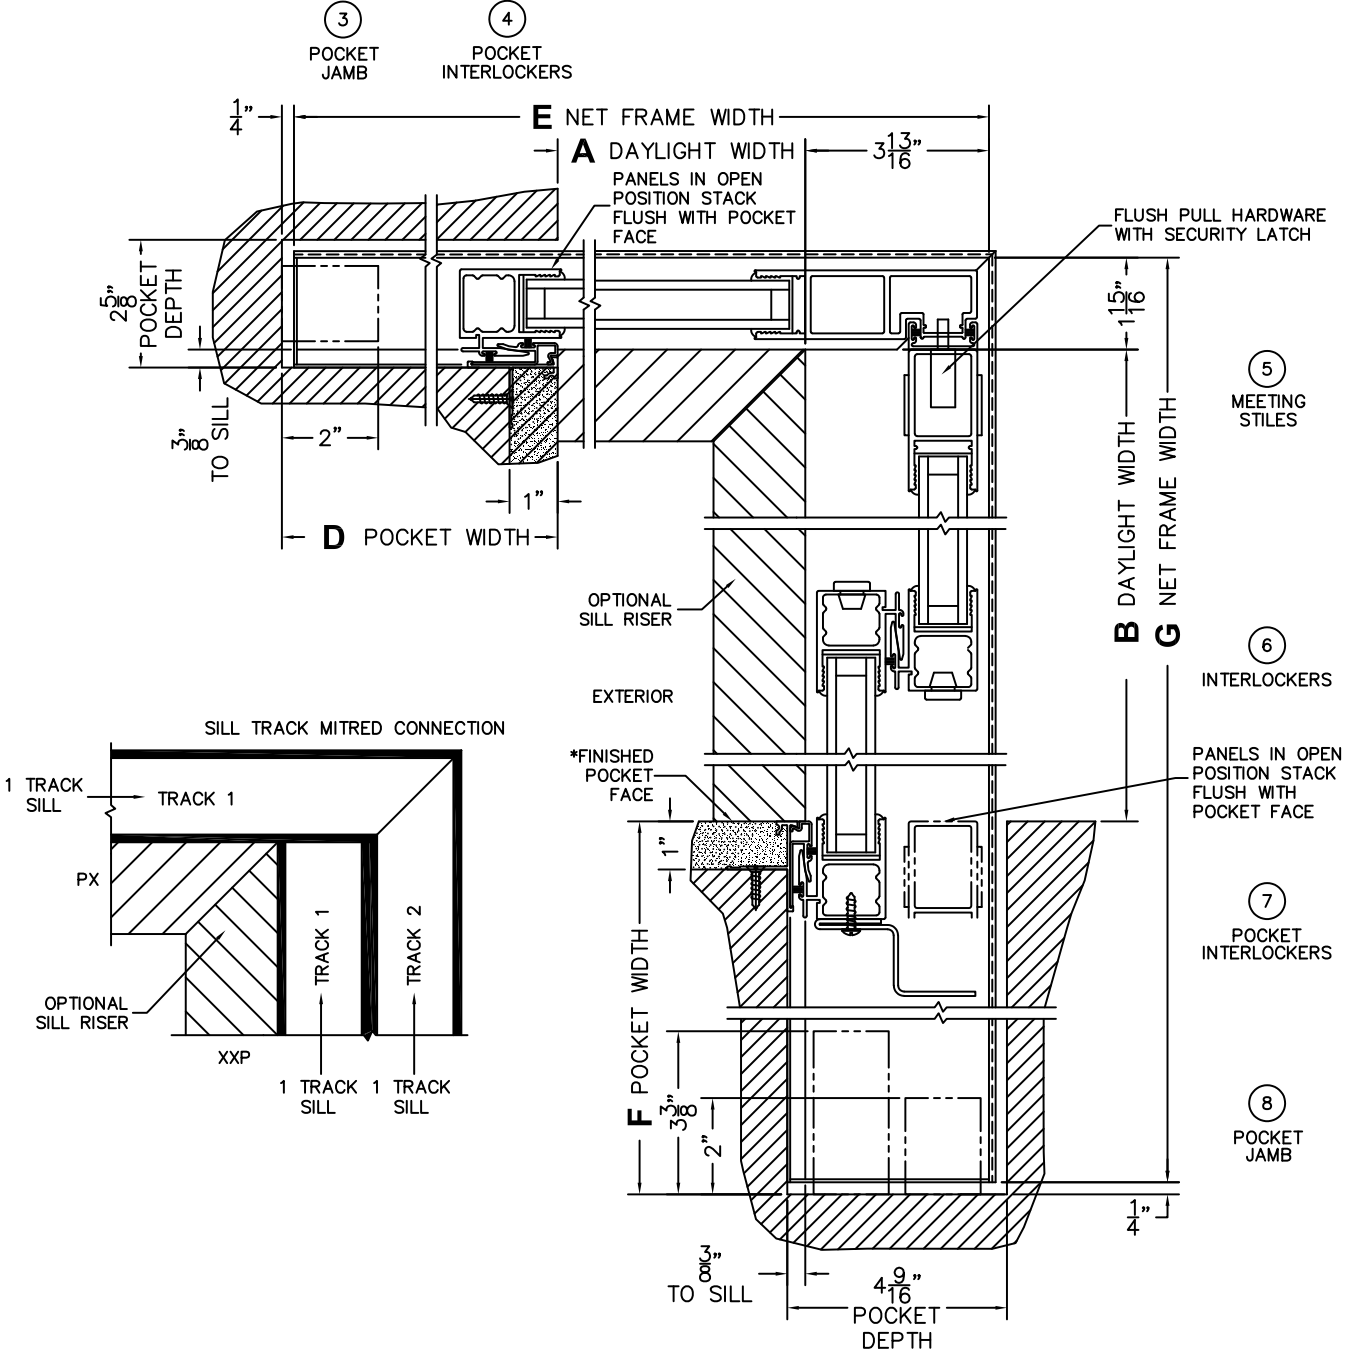

FLEETWOOD
WINDOWS & DOORS
FleetwoodUSA.com

NORWOOD 3070EX M/S
90°IPXIXP STANDARD CONFIG.
NO SCREENS

ORDER NO.:

ITEM NO.:

REQUIRED DEALER INFO.

A (DAYLIGHT WIDTH)	
B (DAYLIGHT WIDTH)	
C (NET FRAME HEIGHT)	
SILL PAN HEIGHT(INTERIOR LEG)	
(3/4", 1-1/16", 1-7/16" OR 1-7/8")	

CALCULATED VALUES (FLEETWOOD SUPPLIED)

D (POCKET WIDTH)	
E (NET FRAME WIDTH)	
F (POCKET WIDTH)	
G (NET FRAME WIDTH)	

NOTES:

(USE RULER TO SCALE DIMENSIONS IN INCHES)

SCALE: 1/4

(USE RULER TO SCALE DIMENSIONS IN INCHES)

SCALE: 1/4

*CAUTION: WHEN CONSTRUCTING POCKET NOTE THAT DAYLIGHT WIDTH DOES NOT INCLUDE 1" SET BACK FOR POST INTERLOCKER.