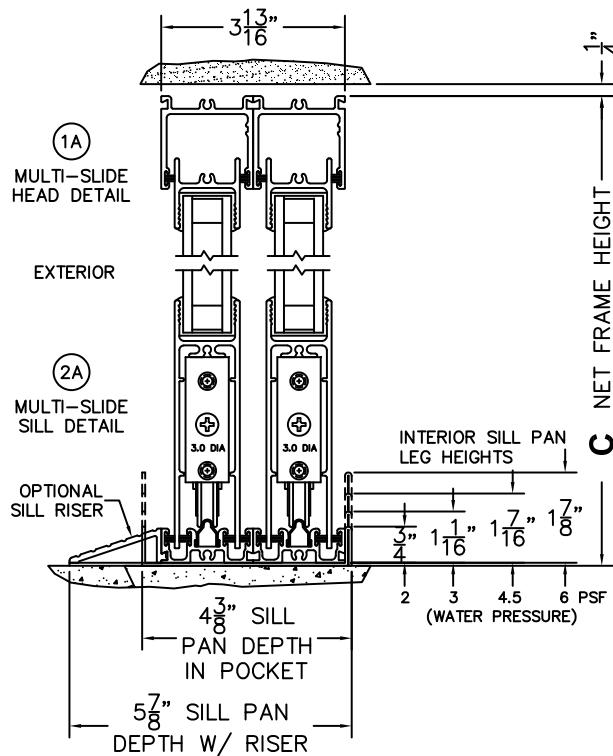

CALCULATED VALUES (FLEETWOOD SUPPLIED)

D (POCKET WIDTH)	
E (NET FRAME WIDTH)	
F (POCKET WIDTH)	
G (NET FRAME WIDTH)	

NOTES:

(USE RULER TO SCALE DIMENSIONS IN INCHES)

SCALE: 1/4

(USE RULER TO SCALE DIMENSIONS IN INCHES)

SCALE: 1/4

*CAUTION: WHEN CONSTRUCTING POCKET NOTE THAT DAYLIGHT WIDTH DOES NOT INCLUDE 1" SET BACK FOR POST INTERLOCKER.