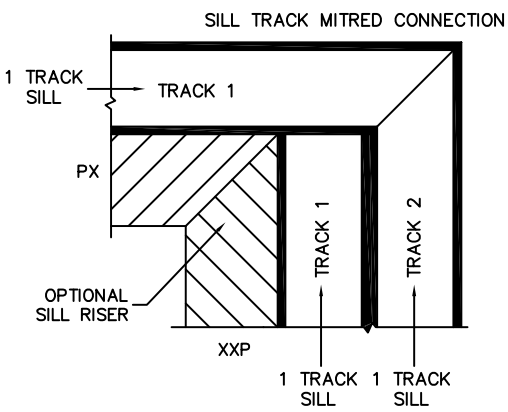

CALCULATED VALUES (FLEETWOOD SUPPLIED)

D (POCKET WIDTH)	
E (NET FRAME WIDTH)	
F (POCKET WIDTH)	
G (NET FRAME WIDTH)	

NOTES:

(USE RULER TO SCALE DIMENSIONS IN INCHES)

SCALE: 1/4

(USE RULER TO SCALE DIMENSIONS IN INCHES)

SCALE: 1/4

*CAUTION: WHEN CONSTRUCTING POCKET NOTE THAT DAYLIGHT WIDTH DOES NOT INCLUDE 1" SET BACK FOR POST INTERLOCKER.