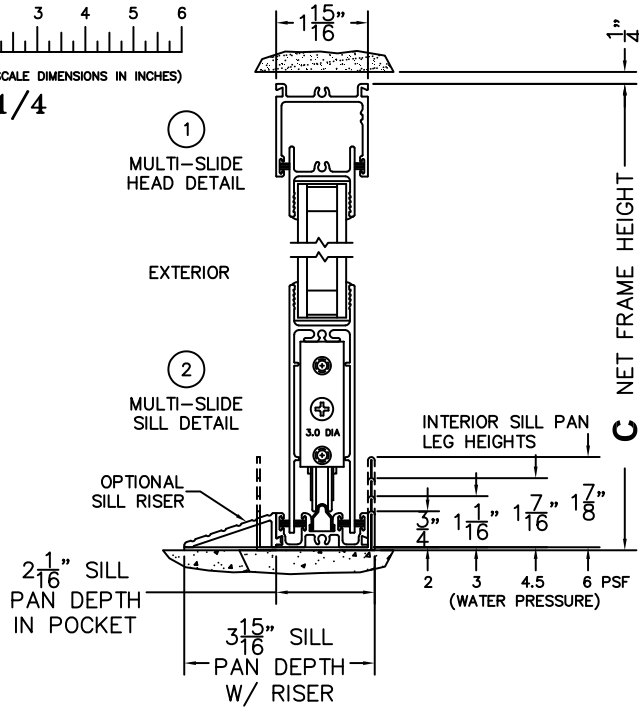

CALCULATED VALUES (FLEETWOOD SUPPLIED)

D (POCKET WIDTH)	
E (NET FRAME WDH)	
F (POCKET WIDTH)	
G (NET FRAME WDH)	

NOTES:

(USE RULER TO SCALE DIMENSIONS IN INCHES)

SCALE: 1/4

(USE RULER TO SCALE DIMENSIONS IN INCHES)

SCALE: 1/4