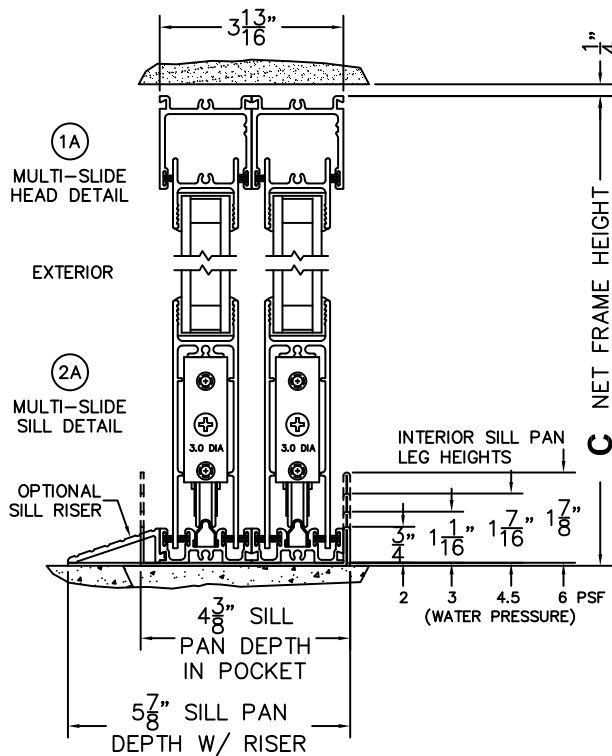

FLEETWOOD
WINDOWS & DOORS
FleetwoodUSA.com

NORWOOD 3070EX M/S
90°IPXIXP CUSTOM CONFIG.
NO SCREENS

ORDER NO.:

ITEM NO.:

REQUIRED DEALER INFO.

A (DAYLIGHT WIDTH)	
B (DAYLIGHT WIDTH)	
C (NET FRAME HEIGHT)	
SILL PAN HEIGHT(INTERIOR LEG)	
(3/4", 1-1/16", 1-7/16" OR 1-7/8")	

CALCULATED VALUES (FLEETWOOD SUPPLIED)

D (POCKET WIDTH)	
E (NET FRAME WDH)	
F (POCKET WIDTH)	
G (NET FRAME WDH)	

NOTES:

(USE RULER TO SCALE DIMENSIONS IN INCHES)

SCALE: 1/4

(USE RULER TO SCALE DIMENSIONS IN INCHES)

SCALE: 1/4