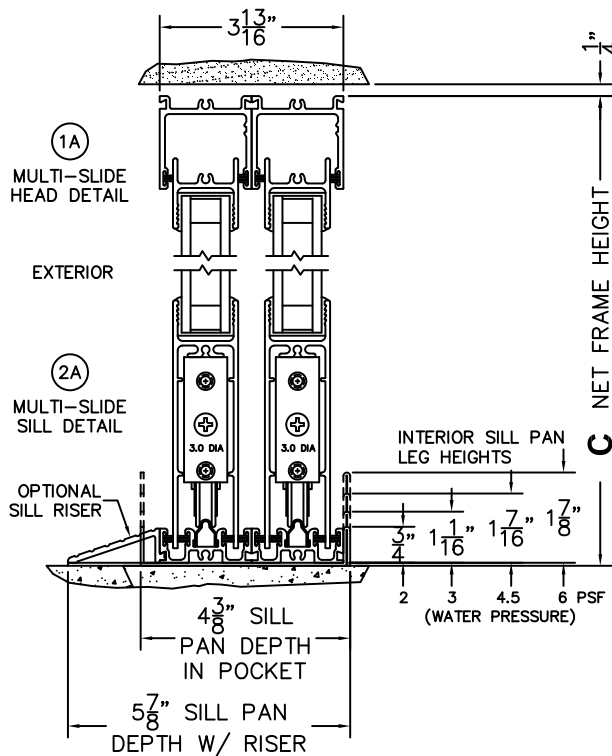

FLEETWOOD
WINDOWS & DOORS
FleetwoodUSA.com

NORWOOD 3070EX M/S
90°IPXIXP CUSTOM CONFIG.
NO SCREENS

ORDER NO.:

ITEM NO.:

REQUIRED DEALER INFO.

A (DAYLIGHT WIDTH)	
B (DAYLIGHT WIDTH)	
C (NET FRAME HEIGHT)	
SILL PAN HEIGHT(INTERIOR LEG)	
(3/4", 1-1/16", 1-7/16" OR 1-7/8")	

CALCULATED VALUES (FLEETWOOD SUPPLIED)

D (POCKET WIDTH)	
E (NET FRAME WIDTH)	
F (POCKET WIDTH)	
G (NET FRAME WIDTH)	

NOTES:

(USE RULER TO SCALE DIMENSIONS IN INCHES)

SCALE: 1/4

(USE RULER TO SCALE DIMENSIONS IN INCHES)

SCALE: 1/4