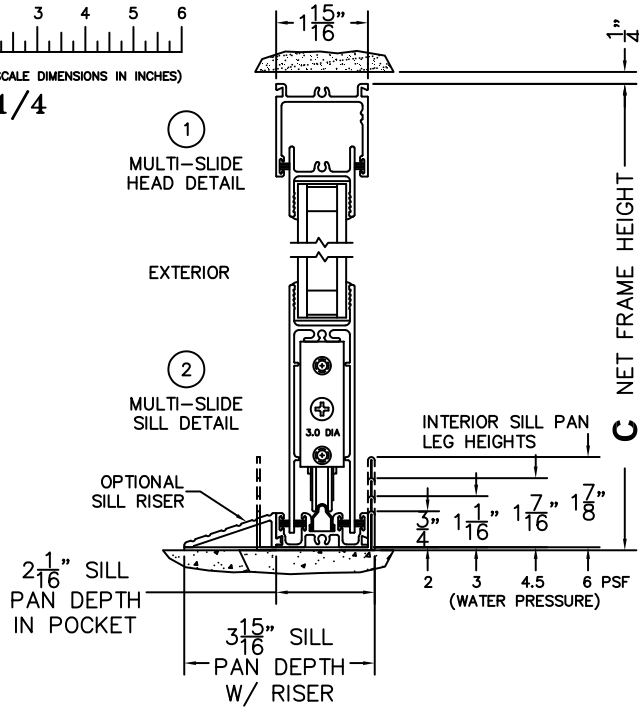

CALCULATED VALUES (FLEETWOOD SUPPLIED)

D (POCKET WIDTH)	
E (NET FRAME WIDTH)	
F (POCKET WIDTH)	
G (NET FRAME WIDTH)	

NOTES:

(USE RULER TO SCALE DIMENSIONS IN INCHES)

SCALE: 1/4

(USE RULER TO SCALE DIMENSIONS IN INCHES)

SCALE: 1/4