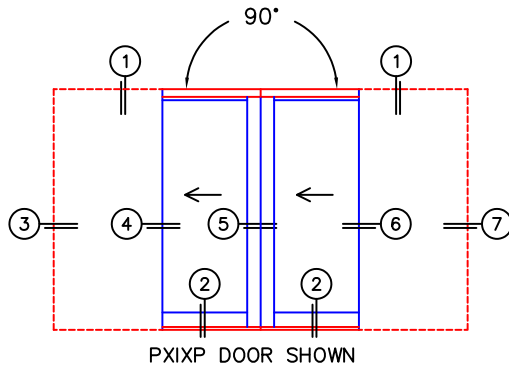

CALCULATED VALUES (FLEETWOOD SUPPLIED)

D (POCKET WIDTH)	
E (NET FRAME WIDTH)	
F (POCKET WIDTH)	
G (NET FRAME WIDTH)	

NOTES:

(USE RULER TO SCALE DIMENSIONS IN INCHES)

SCALE: 1/4

FLEETWOOD
WINDOWS & DOORS
FleetwoodUSA.com

NORWOOD 3070EX M/S
90°IPXIXP STANDARD CONFIG.
NO SCREENS

ORDER NO.:

ITEM NO.:

(USE RULER TO SCALE DIMENSIONS IN INCHES)

SCALE: 1/4

*CAUTION: WHEN CONSTRUCTING POCKET NOTE THAT DAYLIGHT WIDTH DOES NOT INCLUDE 1" SET BACK FOR POST INTERLOCKER.