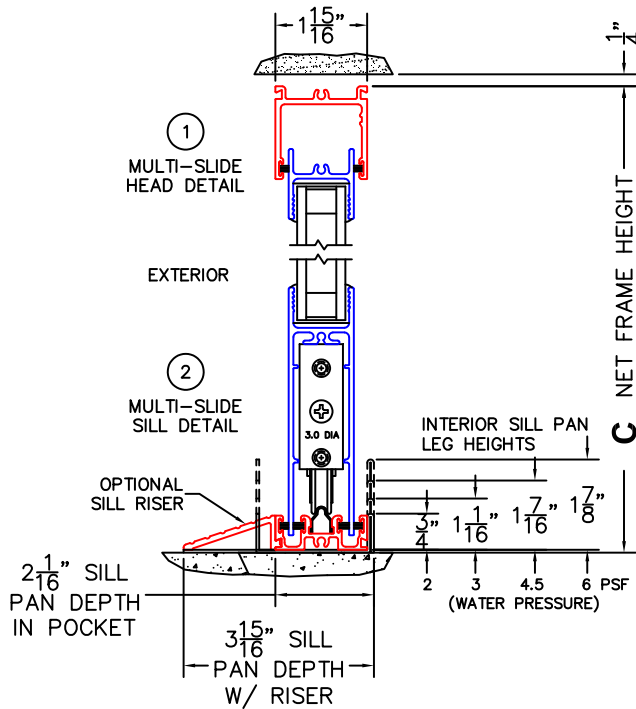

CALCULATED VALUES (FLEETWOOD SUPPLIED)

D (POCKET WIDTH)	
E (NET FRAME WIDTH)	
F (POCKET WIDTH)	
G (NET FRAME WIDTH)	

NOTES:

(USE RULER TO SCALE DIMENSIONS IN INCHES)

SCALE: 1/4

FLEETWOOD
WINDOWS & DOORS
FleetwoodUSA.com

NORWOOD 3070EX M/S
90°IPXIXP STANDARD CONFIG.
NO SCREENS

ORDER NO.:

ITEM NO.:

(USE RULER TO SCALE DIMENSIONS IN INCHES)

SCALE: 1/4

*CAUTION: WHEN CONSTRUCTING POCKET NOTE THAT DAYLIGHT WIDTH DOES NOT INCLUDE 1" SET BACK FOR POST INTERLOCKER.