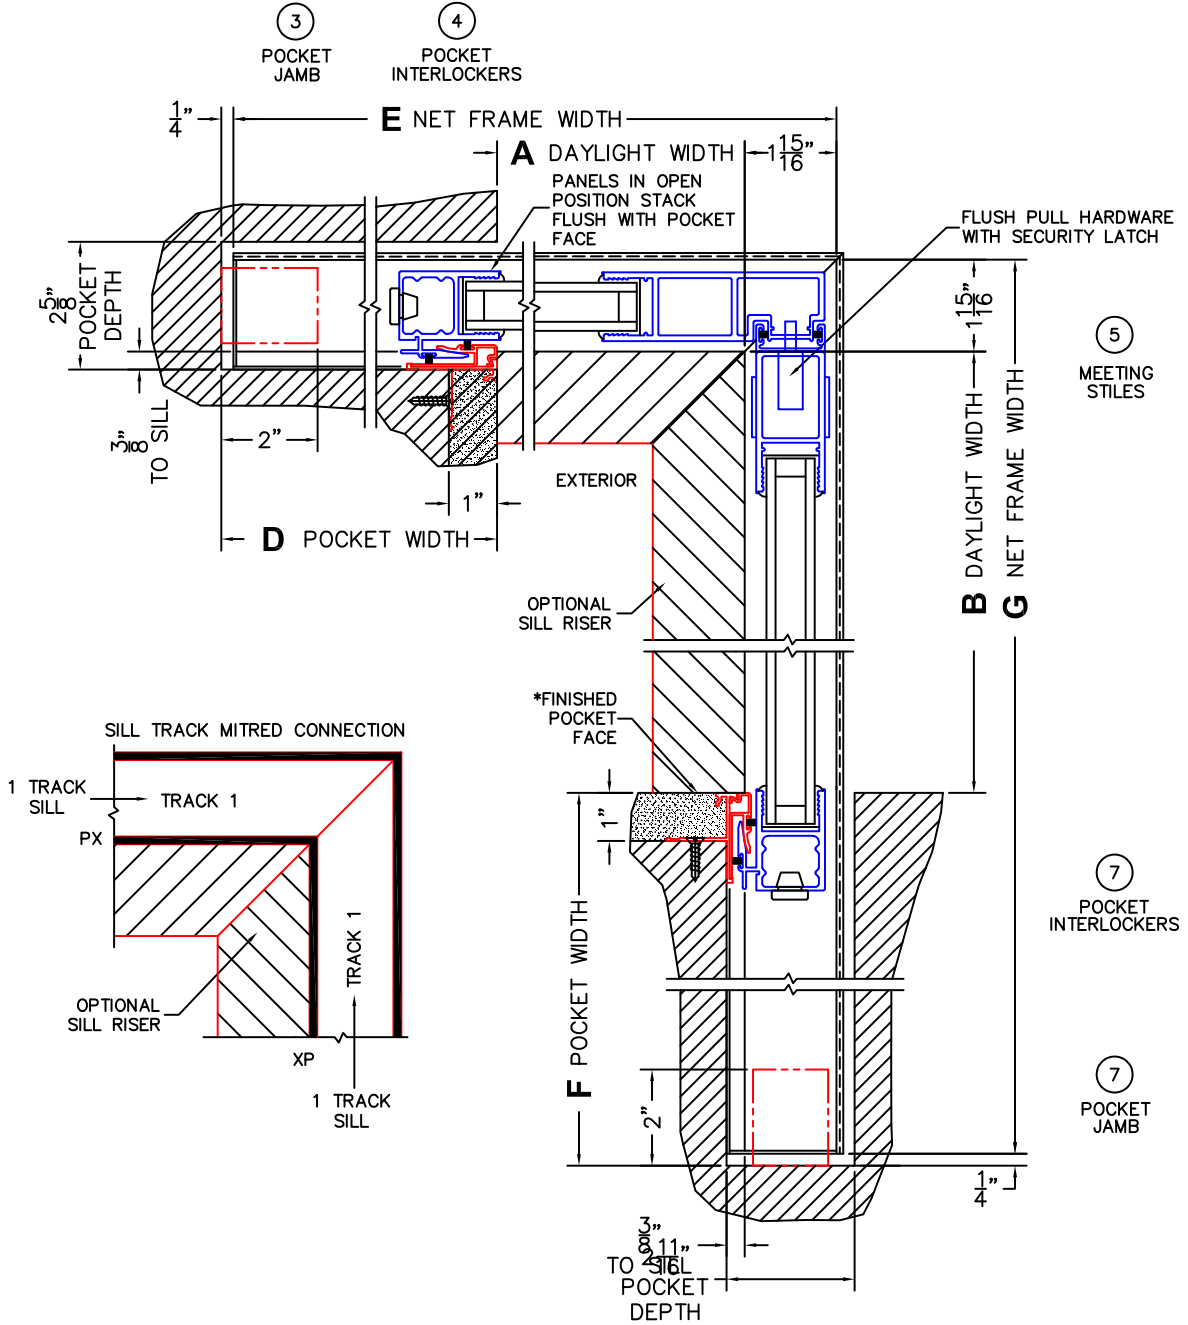

FLEETWOOD
WINDOWS & DOORS
FleetwoodUSA.com

NORWOOD 3070EX M/S
90°IPXIXP STANDARD CONFIG.
NO SCREENS

ORDER NO.:

ITEM NO.:

REQUIRED DEALER INFO.

A (DAYLIGHT WIDTH)	
B (DAYLIGHT WIDTH)	
C (NET FRAME HEIGHT)	
SILL PAN HEIGHT(INTERIOR LEG) (3/4", 1-1/16", 1-7/16" OR 1-7/8")	

CALCULATED VALUES (FLEETWOOD SUPPLIED)

D (POCKET WIDTH)	
E (NET FRAME WIDTH)	
F (POCKET WIDTH)	
G (NET FRAME WIDTH)	

NOTES:

(USE RULER TO SCALE DIMENSIONS IN INCHES)

SCALE: 1/4

FLEETWOOD
WINDOWS & DOORS
FleetwoodUSA.com

NORWOOD 3070EX M/S
90°IPXIXP STANDARD CONFIG.
NO SCREENS

ORDER NO.:

ITEM NO.:

(USE RULER TO SCALE DIMENSIONS IN INCHES)

SCALE: 1/4

*CAUTION: WHEN CONSTRUCTING POCKET NOTE THAT DAYLIGHT WIDTH DOES NOT INCLUDE 1" SET BACK FOR POST INTERLOCKER.