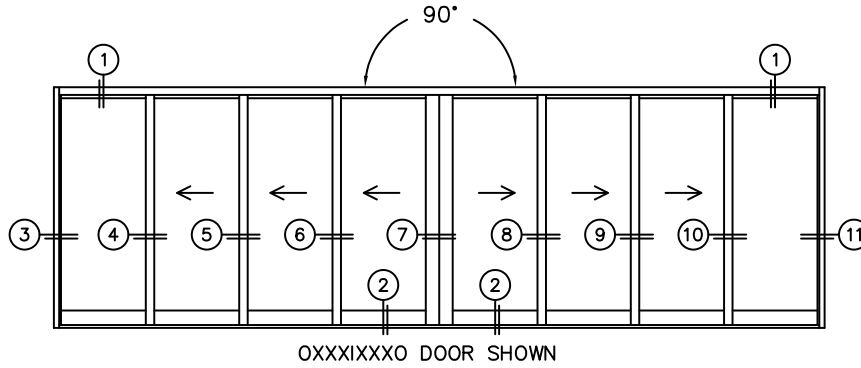

FLEETWOOD
WINDOWS & DOORS
FleetwoodUSA.com

NORWOOD 3070EX M/S
90°I OXXXIXXXO STANDARD CONFIG.
NO SCREENS

ORDER NO.:

ITEM NO.:

REQUIRED DEALER INFO.

A(NET FRAME WIDTH)

B(NET FRAME WIDTH)

C(NET FRAME HEIGHT)

SILL PAN HEIGHT(INTERIOR LEG)
(3/4", 1-1/16", 1-7/16" OR 1-7/8")

NOTES:

(USE RULER TO SCALE DIMENSIONS IN INCHES)

SCALE: 1/4

FLEETWOOD
WINDOWS & DOORS
FleetwoodUSA.com

NORWOOD 3070EX M/S
90° IOXXXIXXXO STANDARD CONFIG.
NO SCREENS

ORDER NO.:

ITEM NO.:

(USE RULER TO SCALE DIMENSIONS IN INCHES)

SCALE: 1/4