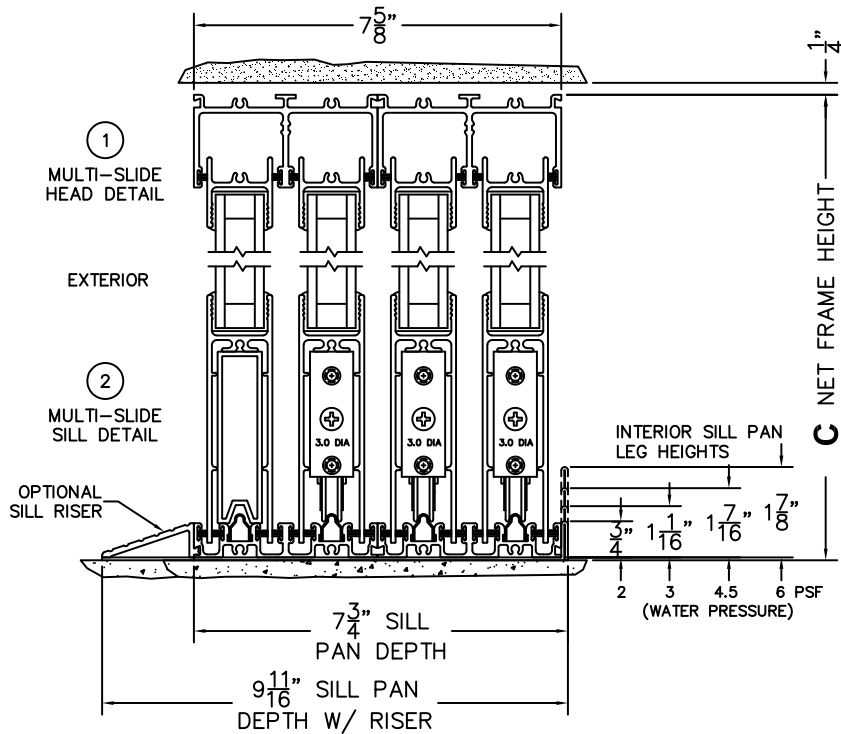

SILL PAN HEIGHT(INTERIOR LEG)
(3/4", 1-1/16", 1-7/16" OR 1-7/8")

NOTES:

(USE RULER TO SCALE DIMENSIONS IN INCHES)

SCALE: 1/4

FLEETWOOD
WINDOWS & DOORS
FleetwoodUSA.com

NORWOOD 3070EX M/S
90° IOXXXIXXXO STANDARD CONFIG.
NO SCREENS

ORDER NO.:

ITEM NO.:

(USE RULER TO SCALE DIMENSIONS IN INCHES)

SCALE: 1/4