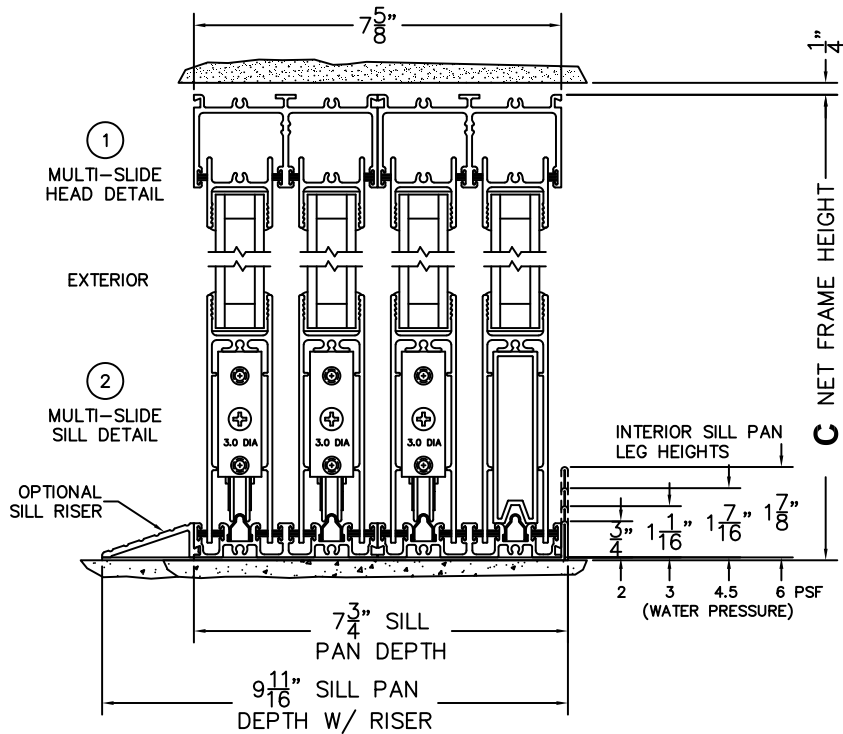

SILL PAN HEIGHT(INTERIOR LEG)
(3/4", 1-1/16", 1-7/16" OR 1-7/8")

NOTES:

(USE RULER TO SCALE DIMENSIONS IN INCHES)

SCALE: 1/4

FLEETWOOD
WINDOWS & DOORS
FleetwoodUSA.com

NORWOOD 3070EX M/S
90° IOXXXIXXXO STANDARD CONFIG.
NO SCREENS

ORDER NO.:

ITEM NO.:

(USE RULER TO SCALE DIMENSIONS IN INCHES)

SCALE: 1/4