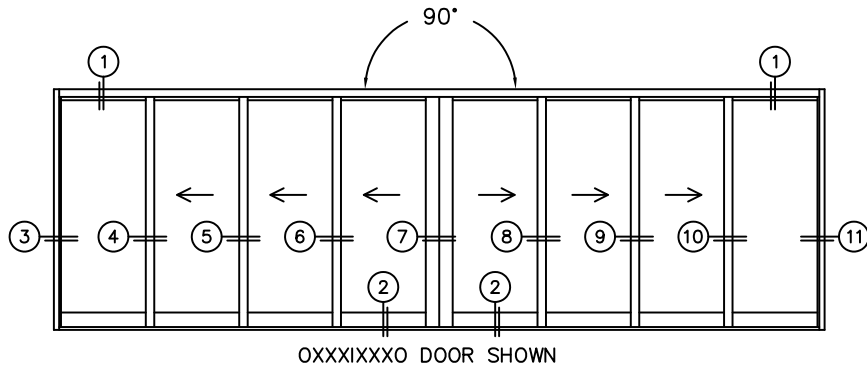

SILL PAN HEIGHT(INTERIOR LEG)
(3/4", 1-1/16", 1-7/16" OR 1-7/8")

NOTES:

(USE RULER TO SCALE DIMENSIONS IN INCHES)

SCALE: 1/4

FLEETWOOD
WINDOWS & DOORS
FleetwoodUSA.com

NORWOOD 3070EX M/S
90° IOXXXIXXXO STANDARD CONFIG.
NO SCREENS

ORDER NO.:

ITEM NO.:

(USE RULER TO SCALE DIMENSIONS IN INCHES)

SCALE: 1/4