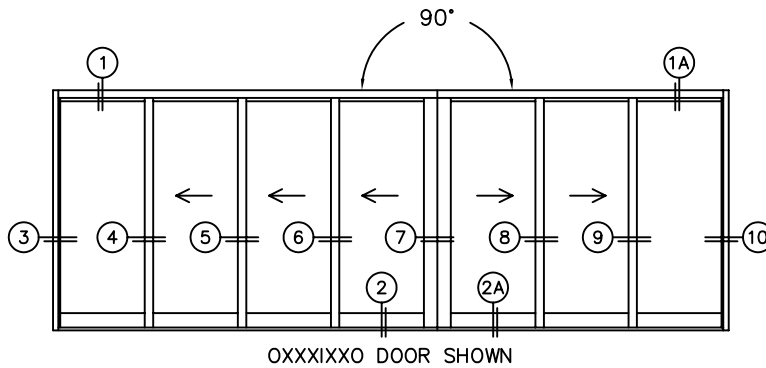

FLEETWOOD
WINDOWS & DOORS
FleetwoodUSA.com

NORWOOD 3070EX M/S
90°IOXXXIXXO STANDARD CONFIGURATION
NO SCREENS

ORDER NO.:

ITEM NO.:

SCALE: 1/4

REQUIRED DEALER INFO.

A(NET FRAME WIDTH)

B(NET FRAME WIDTH)

C(NET FRAME HEIGHT)

SILL PAN HEIGHT(INTERIOR LEG)
(3/4", 1-1/16", 1-7/16" OR 1-7/8")

NOTES:

FLEETWOOD
WINDOWS & DOORS
FleetwoodUSA.com

NORWOOD 3070EX M/S
90°10XXXXXXO STANDARD CONFIGURATION
NO SCREENS

ORDER NO.:

ITEM NO.:

SCALE: 1/4"

FLEETWOOD
WINDOWS & DOORS
FleetwoodUSA.com

NORWOOD 3070EX M/S
90°IOXXXIXXO STANDARD CONFIGURATION
NO SCREENS

ORDER NO.:

ITEM NO.:

SCALE: 1/4