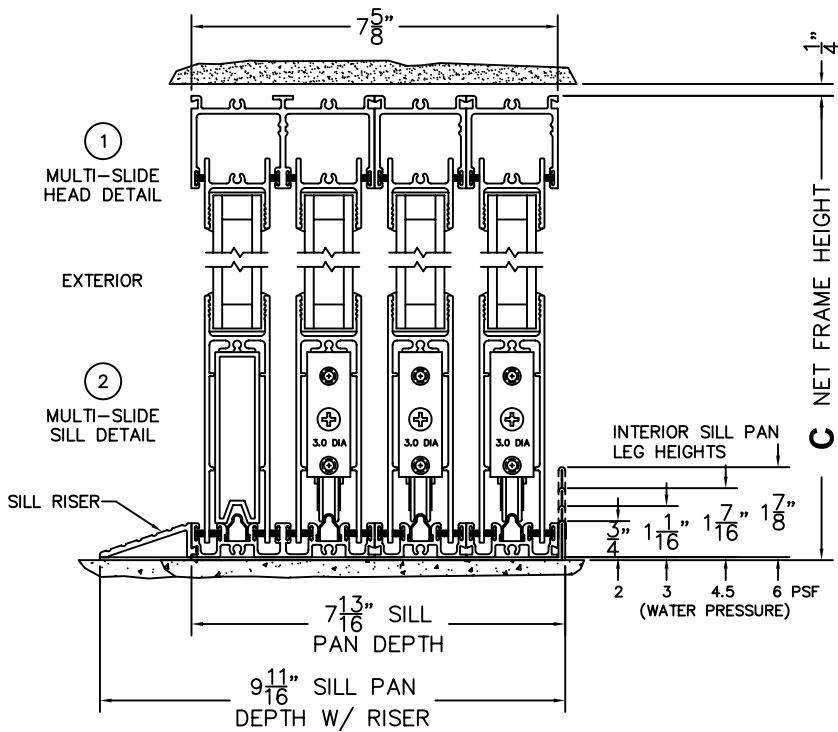

FLEETWOOD
WINDOWS & DOORS
FleetwoodUSA.com

NORWOOD 3070EX M/S
90°IOXXXIXXO STANDARD CONFIGURATION
NO SCREENS

ORDER NO.:

ITEM NO.:

SCALE: 1/4

REQUIRED DEALER INFO.

A(NET FRAME WIDTH)

B(NET FRAME WIDTH)

C(NET FRAME HEIGHT)

SILL PAN HEIGHT(INTERIOR LEG)
(3/4", 1-1/16", 1-7/16" OR 1-7/8")

NOTES:

FLEETWOOD
WINDOWS & DOORS
FleetwoodUSA.com

NORWOOD 3070EX M/S
90°10XXXXXXO STANDARD CONFIGURATION
NO SCREENS

ORDER NO.:

ITEM NO.:

SCALE: 1/4"

FLEETWOOD
WINDOWS & DOORS
FleetwoodUSA.com

NORWOOD 3070EX M/S
90°IOXXXIXXO STANDARD CONFIGURATION
NO SCREENS

ORDER NO.:

ITEM NO.:

SCALE: 1/4