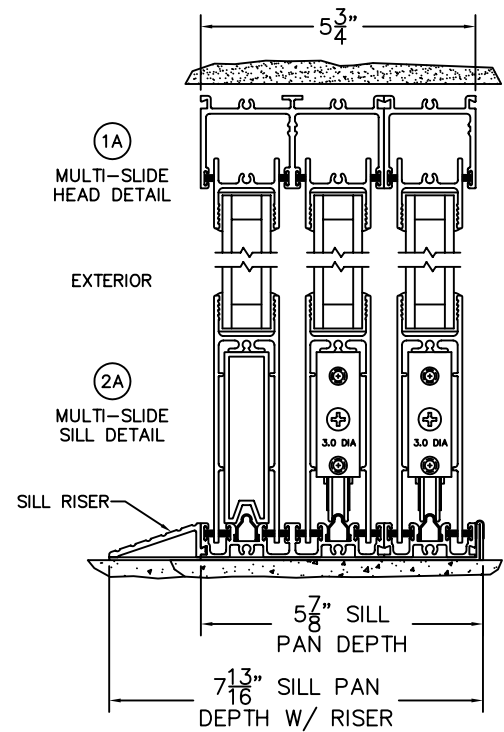

FLEETWOOD
WINDOWS & DOORS
FleetwoodUSA.com

NORWOOD 3070EX M/S
90°IOXXXIXXO STANDARD CONFIGURATION
NO SCREENS

ORDER NO.:

ITEM NO.:

SCALE: 1/4

REQUIRED DEALER INFO.

A(NET FRAME WIDTH)

B(NET FRAME WIDTH)

C(NET FRAME HEIGHT)

SILL PAN HEIGHT(INTERIOR LEG)
(3/4", 1-1/16", 1-7/16" OR 1-7/8")

NOTES:

FLEETWOOD
WINDOWS & DOORS
FleetwoodUSA.com

NORWOOD 3070EX M/S
90°10XXXXXXO STANDARD CONFIGURATION
NO SCREENS

ORDER NO.:

ITEM NO.:

SCALE: 1/4"

FLEETWOOD
WINDOWS & DOORS
FleetwoodUSA.com

NORWOOD 3070EX M/S
90°IOXXXIXXO STANDARD CONFIGURATION
NO SCREENS

ORDER NO.:

ITEM NO.:

SCALE: 1/4