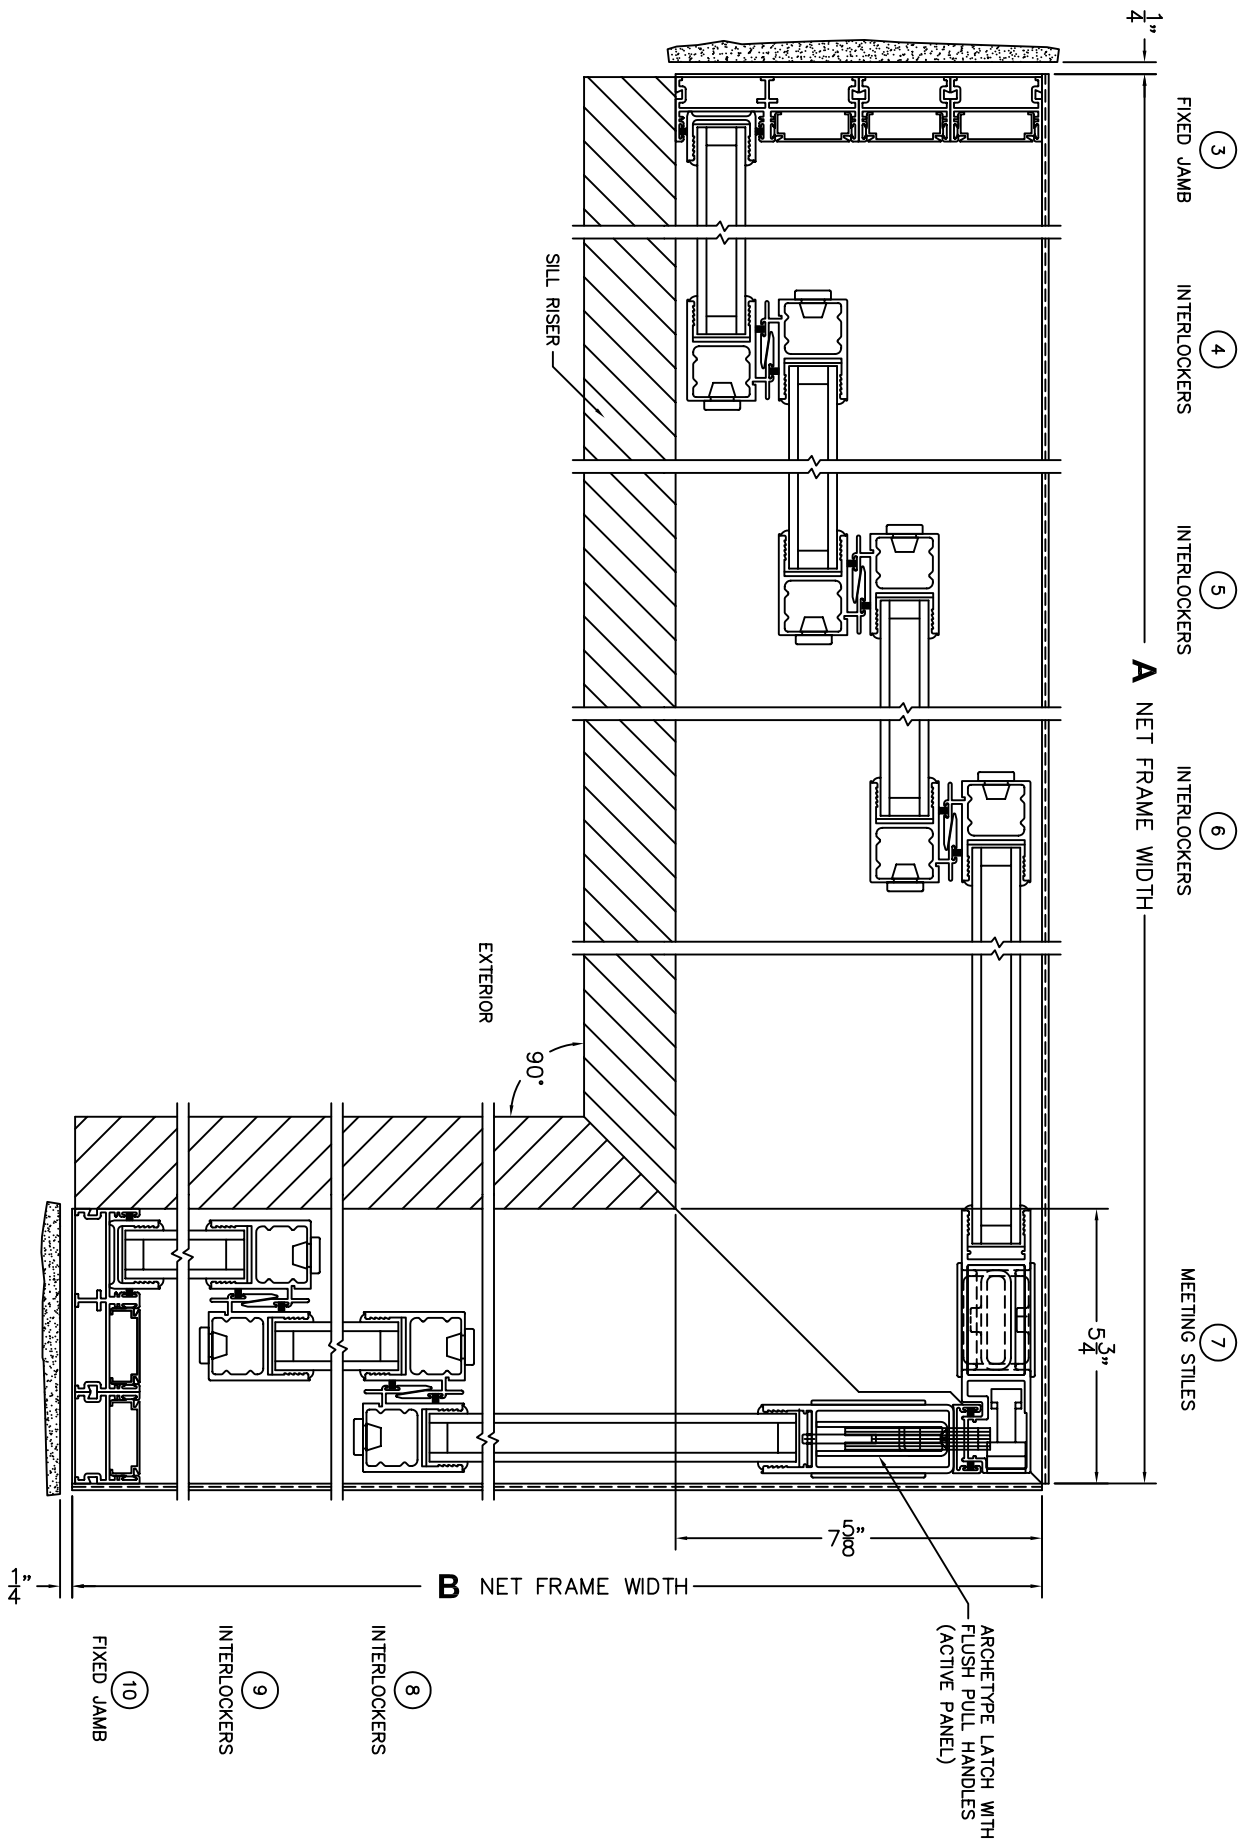

FLEETWOOD
WINDOWS & DOORS
FleetwoodUSA.com

NORWOOD 3070EX M/S
90°IOXXXIXXO STANDARD CONFIGURATION
NO SCREENS

ORDER NO.:

ITEM NO.:

SCALE: 1/4

REQUIRED DEALER INFO.

A(NET FRAME WIDTH)

B(NET FRAME WIDTH)

C(NET FRAME HEIGHT)

SILL PAN HEIGHT(INTERIOR LEG)
(3/4", 1-1/16", 1-7/16" OR 1-7/8")

NOTES:

FLEETWOOD
WINDOWS & DOORS
FleetwoodUSA.com

NORWOOD 3070EX M/S
90°10XXXXXXO STANDARD CONFIGURATION
NO SCREENS

ORDER NO.:

ITEM NO.:

SCALE: 1/4"

FLEETWOOD
WINDOWS & DOORS
FleetwoodUSA.com

NORWOOD 3070EX M/S
90°IOXXXIXXO STANDARD CONFIGURATION
NO SCREENS

ORDER NO.:

ITEM NO.:

SCALE: 1/4