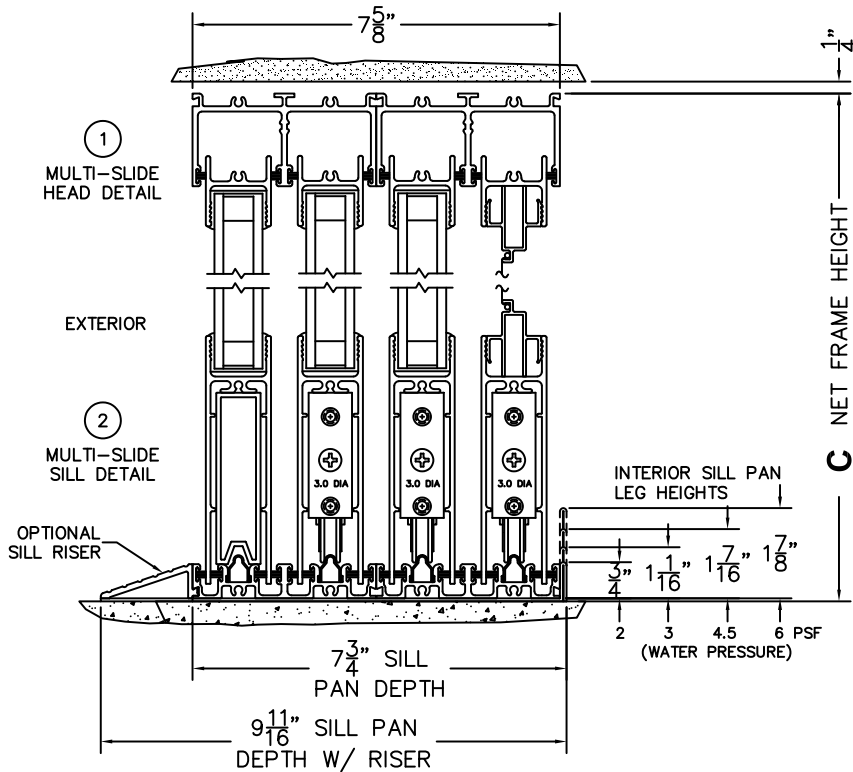

SILL PAN HEIGHT(INTERIOR LEG)
(3/4", 1-1/16", 1-7/16" OR 1-7/8")

NOTES:

(USE RULER TO SCALE DIMENSIONS IN INCHES)

SCALE: 1/4

OXXIXXO DOOR SHOWN

FLEETWOOD
WINDOWS & DOORS
FleetwoodUSA.com

NORWOOD 3070EX M/S
90°IOXX-XXO STANDARD CONFIG.
WITH SCREENS

ORDER NO.:

ITEM NO.:

(USE RULER TO SCALE DIMENSIONS IN INCHES)

SCALE: 1/4