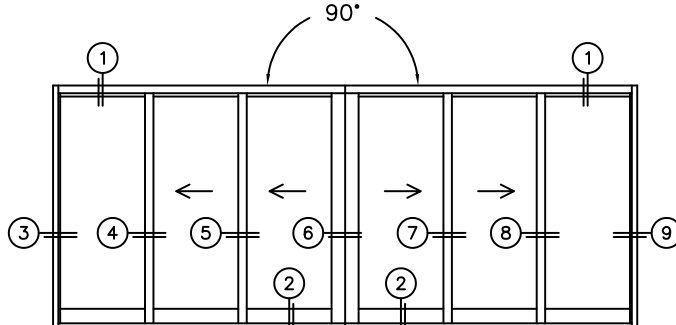

SILL PAN HEIGHT(INTERIOR LEG)
(3/4", 1-1/16", 1-7/16" OR 1-7/8")

NOTES:

(USE RULER TO SCALE DIMENSIONS IN INCHES)

SCALE: 1/4

OXXIXXO DOOR SHOWN

FLEETWOOD
WINDOWS & DOORS
FleetwoodUSA.com

NORWOOD 3070EX M/S
90°IOXX-XXO STANDARD CONFIG.
WITH SCREENS

ORDER NO.:

ITEM NO.:

(USE RULER TO SCALE DIMENSIONS IN INCHES)

SCALE: 1/4