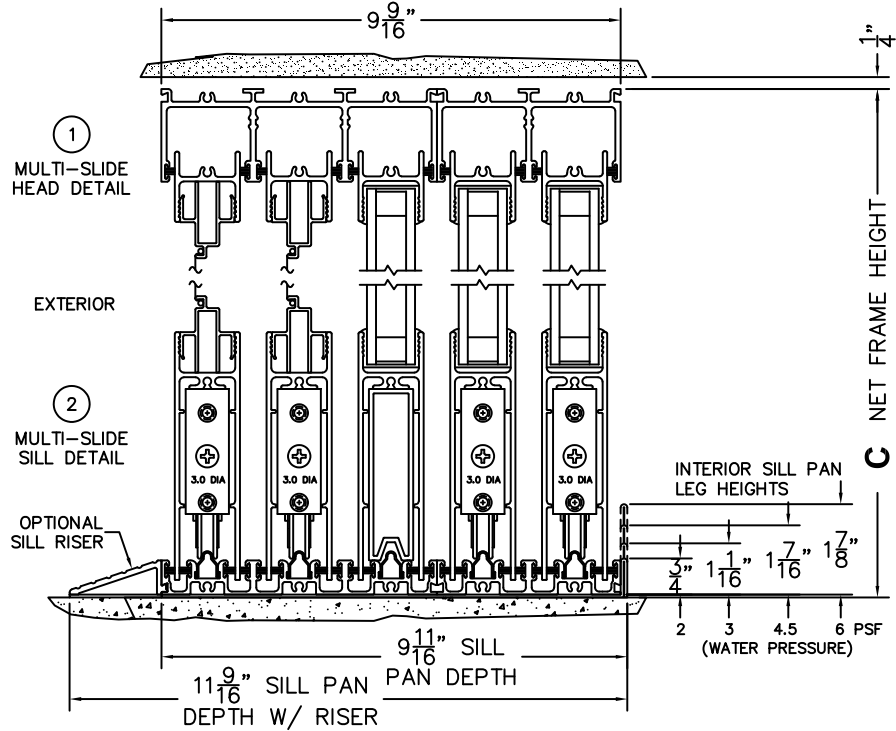

SILL PAN HEIGHT(INTERIOR LEG)
(3/4", 1-1/16", 1-7/16" OR 1-7/8")

NOTES:

(USE RULER TO SCALE DIMENSIONS IN INCHES)

SCALE: 1/4

OXXIXXO DOOR SHOWN

FLEETWOOD
WINDOWS & DOORS
FleetwoodUSA.com

NORWOOD 3070EX M/S
90°IOXXIXXO STANDARD CONFIG.
WITH SCREENS

ORDER NO.:

ITEM NO.:

(USE RULER TO SCALE DIMENSIONS IN INCHES)

SCALE: 1/4