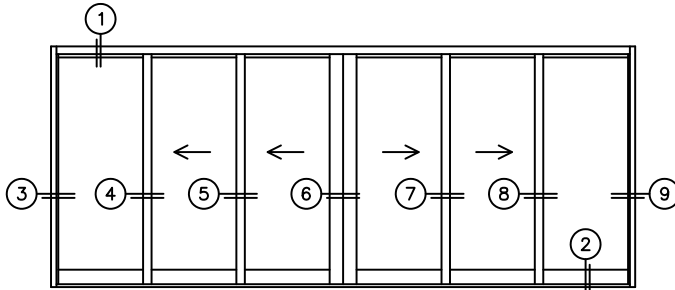

FLEETWOOD
WINDOWS & DOORS
FleetwoodUSA.com

NORWOOD 3070EX M/S
90°IOXXIXXO STANDARD CONFIG.
WITH SCREENS

ORDER NO.: -

ITEM NO.:

REQUIRED DEALER INFO.

A(NET FRAME WIDTH)

B(NET FRAME WIDTH)

C(NET FRAME HEIGHT)

SILL PAN HEIGHT(INTERIOR LEG)
(3/4", 1-1/16", 1-7/16" OR 1-7/8")

NOTES:

(USE RULER TO SCALE DIMENSIONS IN INCHES)

SCALE: 1/4

OXXIXXO DOOR SHOWN

FLEETWOOD
WINDOWS & DOORS
FleetwoodUSA.com

NORWOOD 3070EX M/S
90°IOXXIXXO STANDARD CONFIG.
WITH SCREENS

ORDER NO.:

ITEM NO.:

(USE RULER TO SCALE DIMENSIONS IN INCHES)

SCALE: 1/4