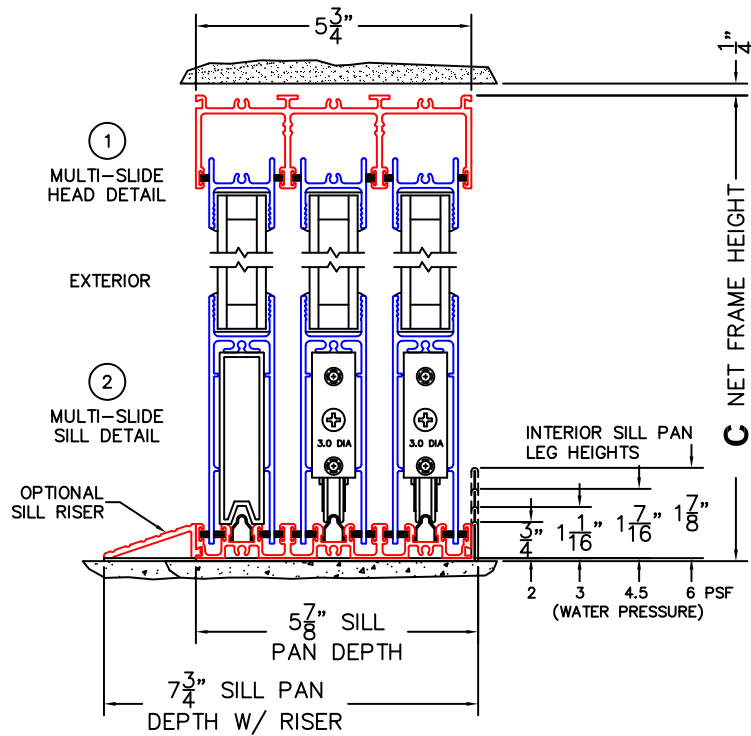

SILL PAN HEIGHT(INTERIOR LEG)
(3/4", 1-1/16", 1-7/16" OR 1-7/8")

NOTES:

(USE RULER TO SCALE DIMENSIONS IN INCHES)

SCALE: 1/4

FLEETWOOD
WINDOWS & DOORS
FleetwoodUSA.com

NORWOOD 3070EX M/S
90°IOXXIXXO CUSTOM CONFIG.
NO SCREENS

ORDER NO.:

ITEM NO.:

(USE RULER TO SCALE DIMENSIONS IN INCHES)

SCALE: 1/4