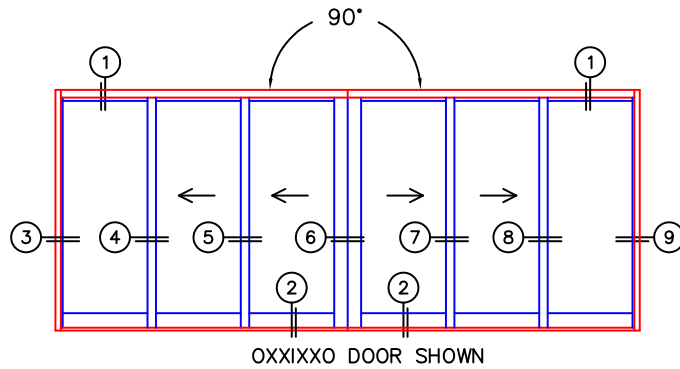

FLEETWOOD
WINDOWS & DOORS
FleetwoodUSA.com

NORWOOD 3070EX M/S
90°I OXXIXXO CUSTOM CONFIG.
NO SCREENS

ORDER NO.:

ITEM NO.:

REQUIRED DEALER INFO.

A(NET FRAME WIDTH)

B(NET FRAME WIDTH)

C(NET FRAME HEIGHT)

SILL PAN HEIGHT(INTERIOR LEG)
(3/4", 1-1/16", 1-7/16" OR 1-7/8")

NOTES:

(USE RULER TO SCALE DIMENSIONS IN INCHES)

SCALE: 1/4

FLEETWOOD
WINDOWS & DOORS
FleetwoodUSA.com

NORWOOD 3070EX M/S
90°IOXXIXXO CUSTOM CONFIG.
NO SCREENS

ORDER NO.:

ITEM NO.:

(USE RULER TO SCALE DIMENSIONS IN INCHES)

SCALE: 1/4