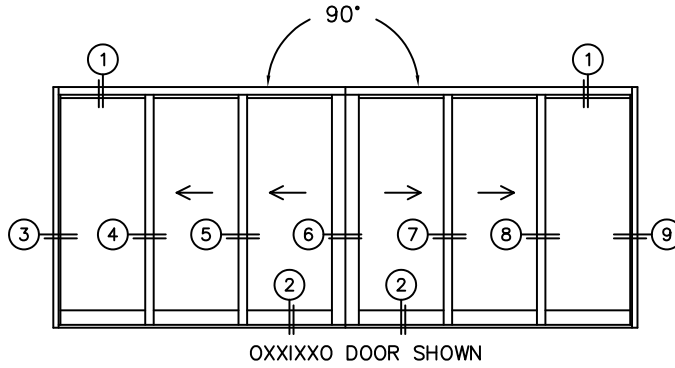

FLEETWOOD
WINDOWS & DOORS
FleetwoodUSA.com

NORWOOD 3070EX M/S
90°IOXXIXXO STANDARD CONFIGURATION
NO SCREENS

ORDER NO.:

ITEM NO.:

REQUIRED DEALER INFO.

A(NET FRAME WIDTH)

B(NET FRAME WIDTH)

C(NET FRAME HEIGHT)

SILL PAN HEIGHT(INTERIOR LEG)
(3/4", 1-1/16", 1-7/16" OR 1-7/8")

NOTES:

(USE RULER TO SCALE DIMENSIONS IN INCHES)

SCALE: 1/4

FLEETWOOD
WINDOWS & DOORS
FleetwoodUSA.com

NORWOOD 3070EX M/S
90°IOXXIXXO STANDARD CONFIGURATION
NO SCREENS

ORDER NO.:

ITEM NO.:

(USE RULER TO SCALE DIMENSIONS IN INCHES)

SCALE: 1/4"