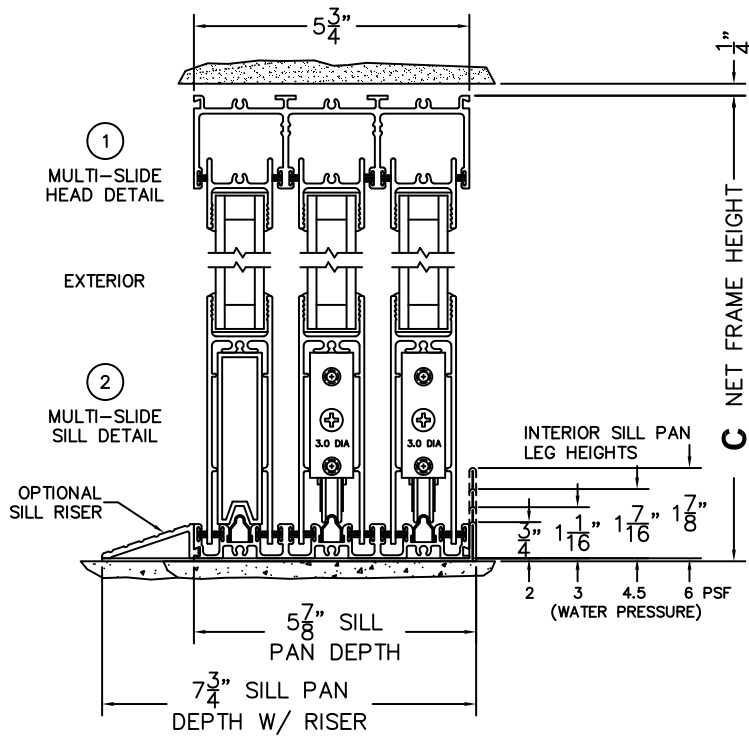

SILL PAN HEIGHT(INTERIOR LEG)
(3/4", 1-1/16", 1-7/16" OR 1-7/8")

NOTES:

(USE RULER TO SCALE DIMENSIONS IN INCHES)

SCALE: 1/4

FLEETWOOD
WINDOWS & DOORS
FleetwoodUSA.com

NORWOOD 3070EX M/S
90°IOXXIXXO STANDARD CONFIGURATION
NO SCREENS

ORDER NO.:

ITEM NO.:

(USE RULER TO SCALE DIMENSIONS IN INCHES)

SCALE: 1/4"