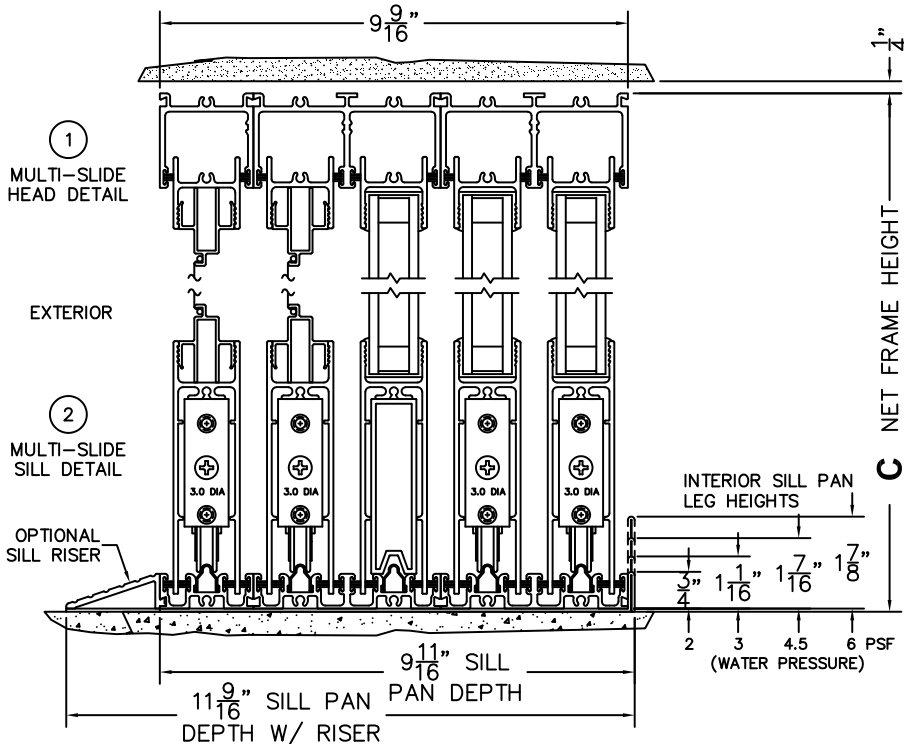

SILL PAN HEIGHT (INTERIOR LEG)
(3/4", 1-1/16", 1-7/16" OR 1-7/8")

NOTES:

(USE RULER TO SCALE DIMENSIONS IN INCHES)

SCALE: 1/4

OXXIXO DOOR SHOWN

(USE RULER TO SCALE DIMENSIONS IN INCHES)

SCALE: 1/4

**NOTE: DAYLIGHT WIDTH IS MEASURED FROM THE INSIDE CORNER TRACK.

(USE RULER TO SCALE DIMENSIONS IN INCHES)

SCALE: 1/4

**NOTE: DAYLIGHT WIDTH IS MEASURED FROM THE INSIDE CORNER TRACK.