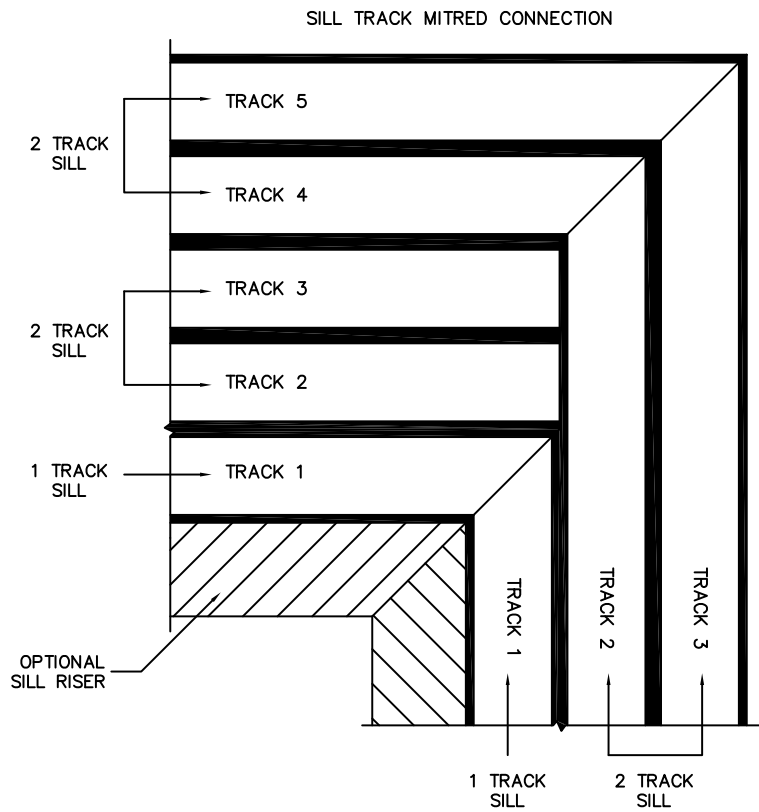

SILL PAN HEIGHT (INTERIOR LEG)
(3/4", 1-1/16", 1-7/16" OR 1-7/8")

NOTES:

(USE RULER TO SCALE DIMENSIONS IN INCHES)

SCALE: 1/4

OXXIXO DOOR SHOWN

(USE RULER TO SCALE DIMENSIONS IN INCHES)

SCALE: 1/4

**NOTE: DAYLIGHT WIDTH IS MEASURED FROM THE INSIDE CORNER TRACK.

(USE RULER TO SCALE DIMENSIONS IN INCHES)

SCALE: 1/4

**NOTE: DAYLIGHT WIDTH IS MEASURED FROM THE INSIDE CORNER TRACK.