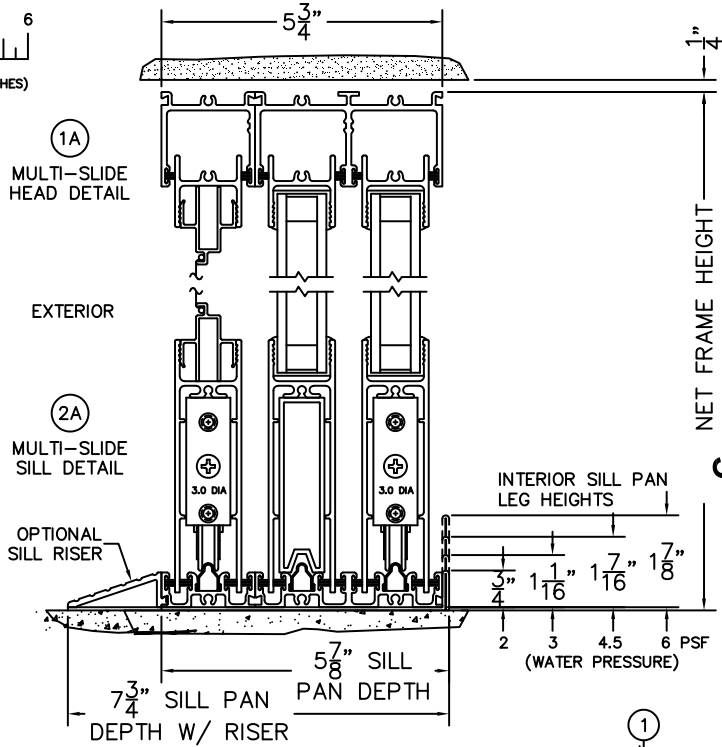

SILL PAN HEIGHT (INTERIOR LEG)
(3/4", 1-1/16", 1-7/16" OR 1-7/8")

NOTES:

(USE RULER TO SCALE DIMENSIONS IN INCHES)

SCALE: 1/4

OXXIXO DOOR SHOWN

(USE RULER TO SCALE DIMENSIONS IN INCHES)

SCALE: 1/4

**NOTE: DAYLIGHT WIDTH IS MEASURED FROM THE INSIDE CORNER TRACK.

(USE RULER TO SCALE DIMENSIONS IN INCHES)

SCALE: 1/4

**NOTE: DAYLIGHT WIDTH IS MEASURED FROM THE INSIDE CORNER TRACK.