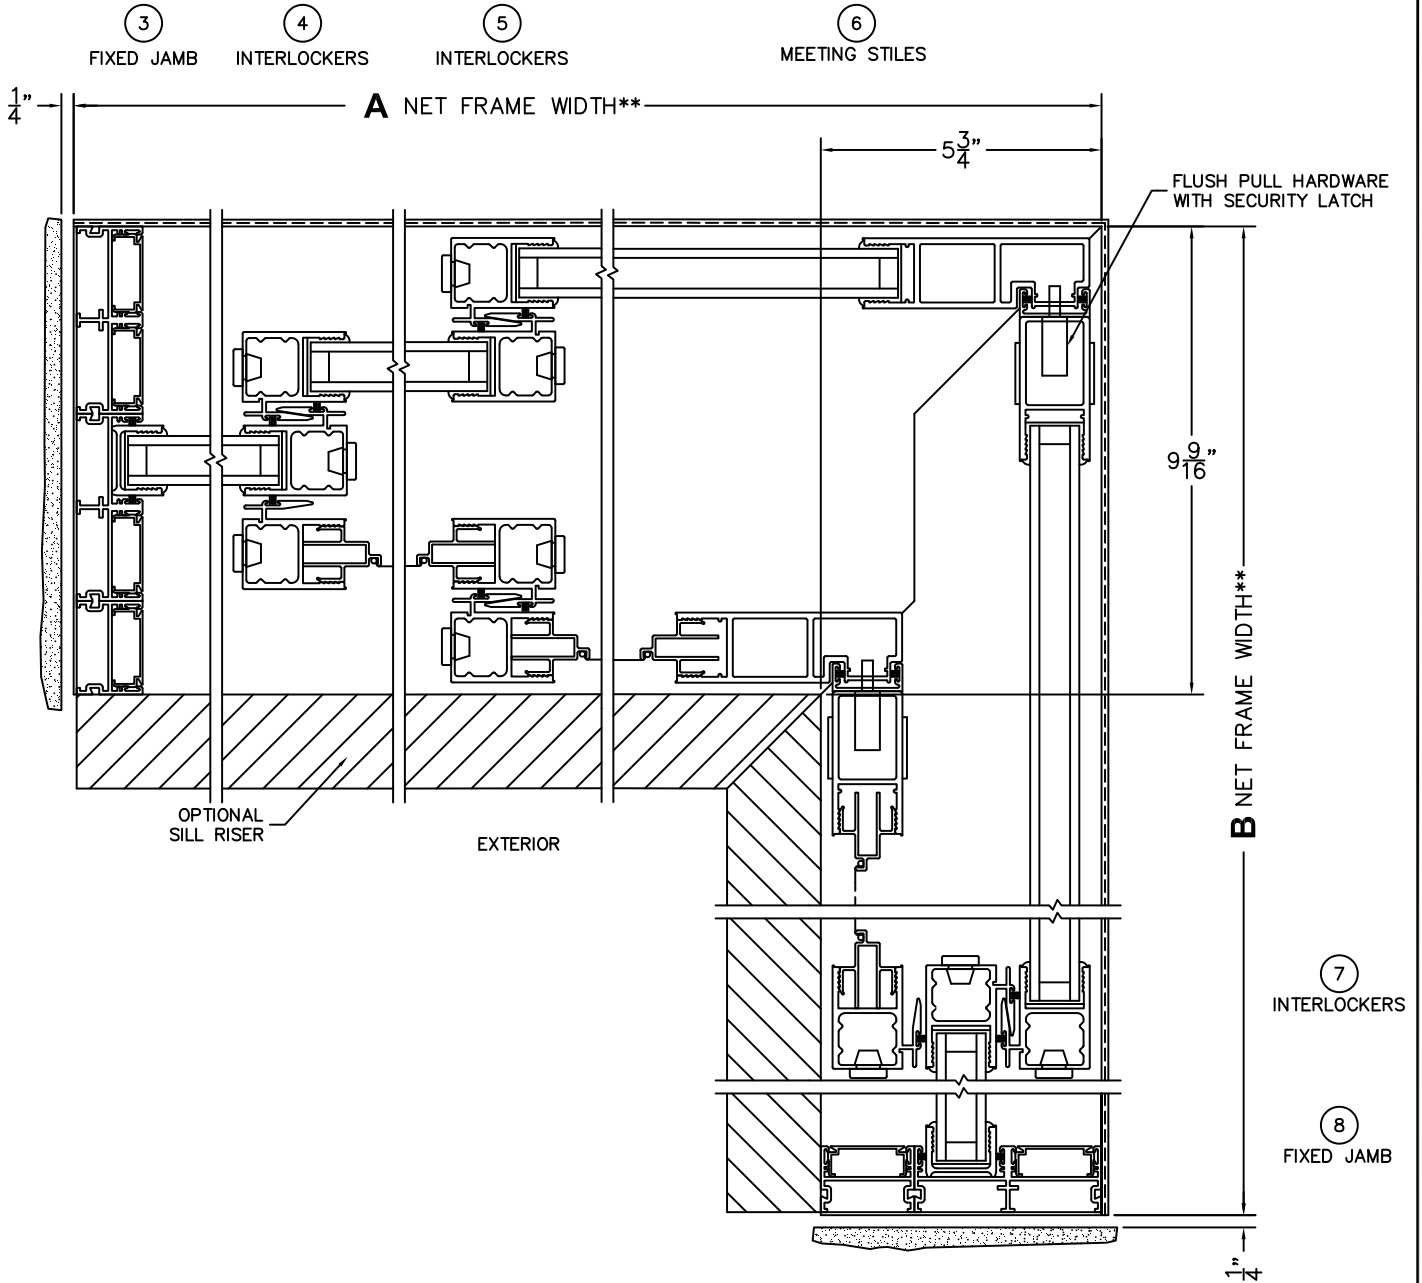

FLEETWOOD
WINDOWS & DOORS
FleetwoodUSA.com

NORWOOD 3070EX M/S
90°IOXXIXO STANDARD CONFIG.
WITH SCREENS

ORDER NO.:

ITEM NO.:

REQUIRED DEALER INFO.

A (NET FRAME WIDTH)

B (NET FRAME WIDTH)

C (NET FRAME HEIGHT)

SILL PAN HEIGHT (INTERIOR LEG)
(3/4", 1-1/16", 1-7/16" OR 1-7/8")

NOTES:

(USE RULER TO SCALE DIMENSIONS IN INCHES)

SCALE: 1/4

OXXIXO DOOR SHOWN

(USE RULER TO SCALE DIMENSIONS IN INCHES)

SCALE: 1/4

**NOTE: DAYLIGHT WIDTH IS MEASURED FROM THE INSIDE CORNER TRACK.

(USE RULER TO SCALE DIMENSIONS IN INCHES)

SCALE: 1/4

**NOTE: DAYLIGHT WIDTH IS MEASURED FROM THE INSIDE CORNER TRACK.