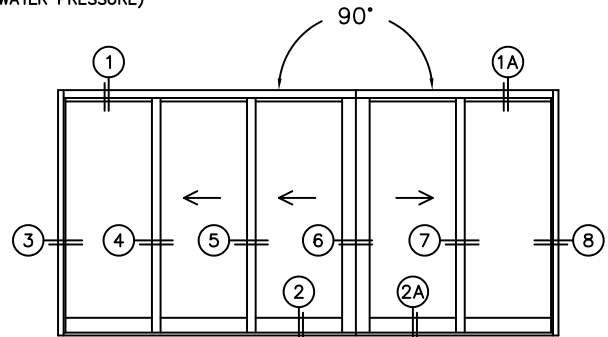

FLEETWOOD
WINDOWS & DOORS
FleetwoodUSA.com

NORWOOD 3070EX M/S
90°IOXXIXO STANDARD CONFIG.
WITH SCREENS

ORDER NO.:

ITEM NO.:

REQUIRED DEALER INFO.

A (NET FRAME WIDTH)

B (NET FRAME WIDTH)

C (NET FRAME HEIGHT)

SILL PAN HEIGHT (INTERIOR LEG)
(3/4", 1-1/16", 1-7/16" OR 1-7/8")

NOTES:

(USE RULER TO SCALE DIMENSIONS IN INCHES)

SCALE: 1/4

OXXIXO DOOR SHOWN

(USE RULER TO SCALE DIMENSIONS IN INCHES)

SCALE: 1/4

**NOTE: DAYLIGHT WIDTH IS MEASURED FROM THE INSIDE CORNER TRACK.

(USE RULER TO SCALE DIMENSIONS IN INCHES)

SCALE: 1/4

**NOTE: DAYLIGHT WIDTH IS MEASURED FROM THE INSIDE CORNER TRACK.