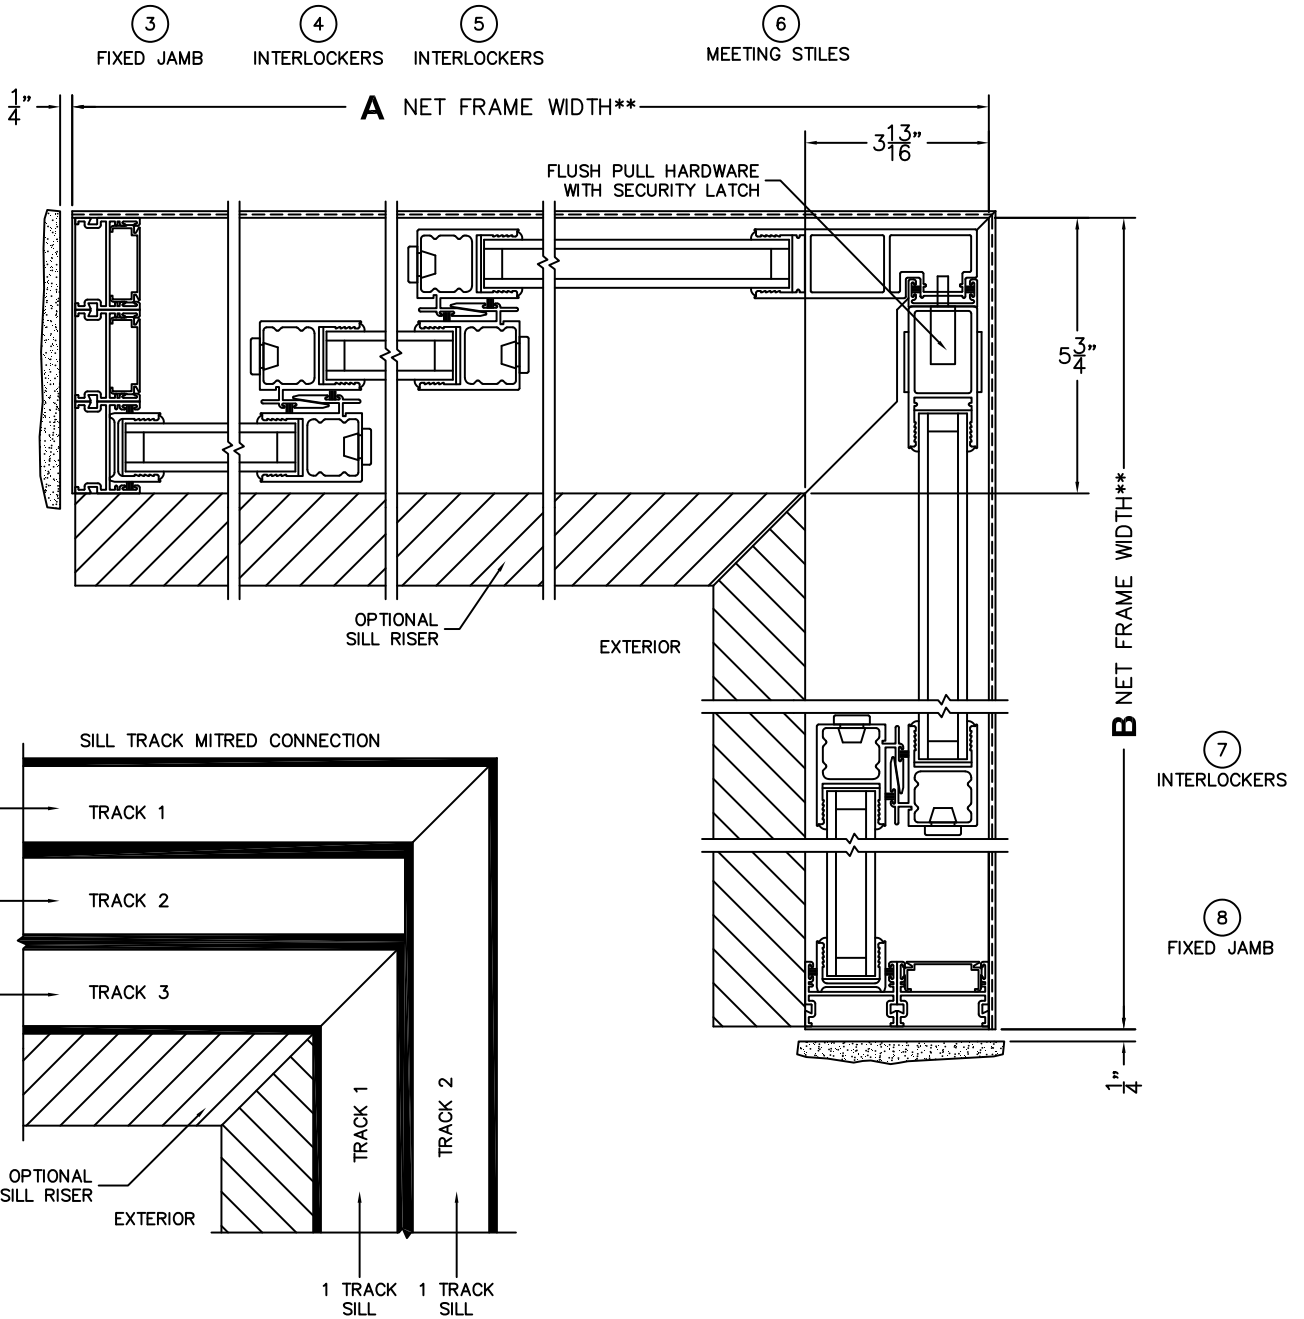

FLEETWOOD
WINDOWS & DOORS
FleetwoodUSA.com

NORWOOD 3070EX M/S
90°IOXXIXO STANDARD CONFIG.
NO SCREENS

ORDER NO.:

ITEM NO.:

REQUIRED DEALER INFO.

A(NET FRAME WIDTH)

B(NET FRAME WIDTH)

C(NET FRAME HEIGHT)

SILL PAN HEIGHT(INTERIOR LEG)
(3/4", 1-1/16", 1-7/16" OR 1-7/8")

NOTES:

(USE RULER TO SCALE DIMENSIONS IN INCHES)

SCALE: 1/4

OXXIXO DOOR SHOWN

FLEETWOOD
WINDOWS & DOORS
FleetwoodUSA.com

NORWOOD 3070EX M/S
90°IOXXIXO STANDARD CONFIG.
NO SCREENS

ORDER NO.:

ITEM NO.:

(USE RULER TO SCALE DIMENSIONS IN INCHES)

SCALE: 1/4

**NOTE: DAYLIGHT WIDTH IS MEASURED FROM THE INSIDE CORNER TRACK.