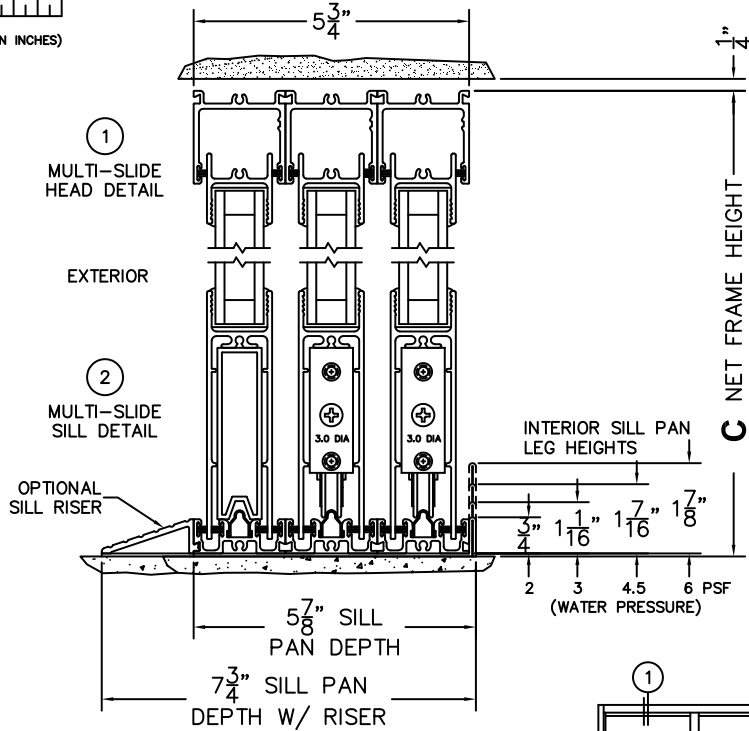

SILL PAN HEIGHT(INTERIOR LEG)
(3/4", 1-1/16", 1-7/16" OR 1-7/8")

NOTES:

(USE RULER TO SCALE DIMENSIONS IN INCHES)

SCALE: 1/4

OXXIXO DOOR SHOWN

FLEETWOOD
WINDOWS & DOORS
FleetwoodUSA.com

NORWOOD 3070EX M/S
90°IOXXIXO STANDARD CONFIG.
NO SCREENS

ORDER NO.:

ITEM NO.:

(USE RULER TO SCALE DIMENSIONS IN INCHES)

SCALE: 1/4

**NOTE: DAYLIGHT WIDTH IS MEASURED FROM THE INSIDE CORNER TRACK.