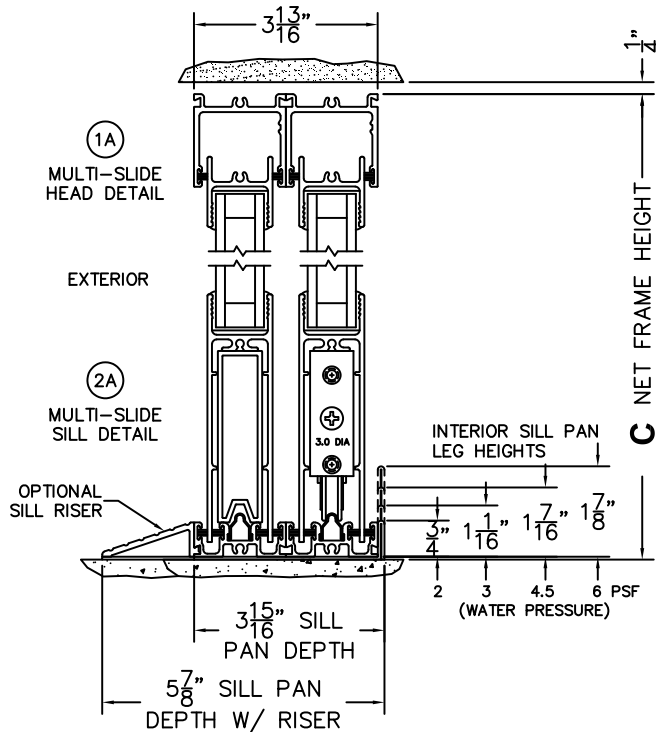

SILL PAN HEIGHT(INTERIOR LEG)
(3/4", 1-1/16", 1-7/16" OR 1-7/8")

NOTES:

(USE RULER TO SCALE DIMENSIONS IN INCHES)

SCALE: 1/4

OXXIXO DOOR SHOWN

FLEETWOOD
WINDOWS & DOORS
FleetwoodUSA.com

NORWOOD 3070EX M/S
90°IOXXIXO STANDARD CONFIG.
NO SCREENS

ORDER NO.:

ITEM NO.:

(USE RULER TO SCALE DIMENSIONS IN INCHES)

SCALE: 1/4

**NOTE: DAYLIGHT WIDTH IS MEASURED FROM THE INSIDE CORNER TRACK.