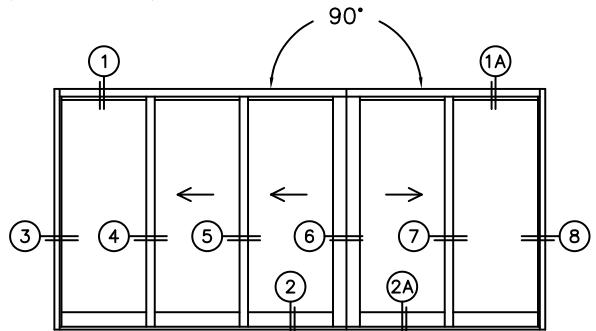

SILL PAN HEIGHT(INTERIOR LEG)
(3/4", 1-1/16", 1-7/16" OR 1-7/8")

NOTES:

(USE RULER TO SCALE DIMENSIONS IN INCHES)

SCALE: 1/4

OXXIXO DOOR SHOWN

FLEETWOOD
WINDOWS & DOORS
FleetwoodUSA.com

NORWOOD 3070EX M/S
90°IOXXIXO STANDARD CONFIG.
NO SCREENS

ORDER NO.:

ITEM NO.:

(USE RULER TO SCALE DIMENSIONS IN INCHES)

SCALE: 1/4

**NOTE: DAYLIGHT WIDTH IS MEASURED FROM THE INSIDE CORNER TRACK.