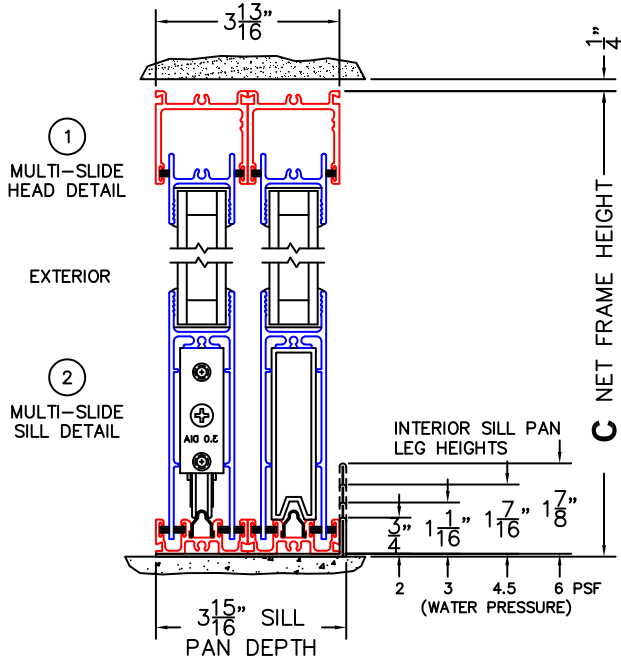

FLEETWOOD
WINDOWS & DOORS
FleetwoodUSA.com

NORWOOD 3070EX M/S
90°IOXIXXXO STANDARD CONFIGURATION
NO SCREENS

ORDER NO.:

ITEM NO.:

REQUIRED DEALER INFO.

A(NET FRAME WIDTH)

B(NET FRAME WIDTH)

C(NET FRAME HEIGHT)

SILL PAN HEIGHT (INTERIOR LEG)
(3/4", 1-1/16", 1-7/16" OR 1-7/8")

NOTES:

(USE RULER TO SCALE DIMENSIONS IN INCHES)

SCALE: 1/4

OXIXXXO DOOR SHOWN

(USE RULER TO SCALE DIMENSIONS IN INCHES)

SCALE: 1/4

**NOTE: DAYLIGHT WIDTH IS MEASURED FROM THE INSIDE CORNER TRACK.