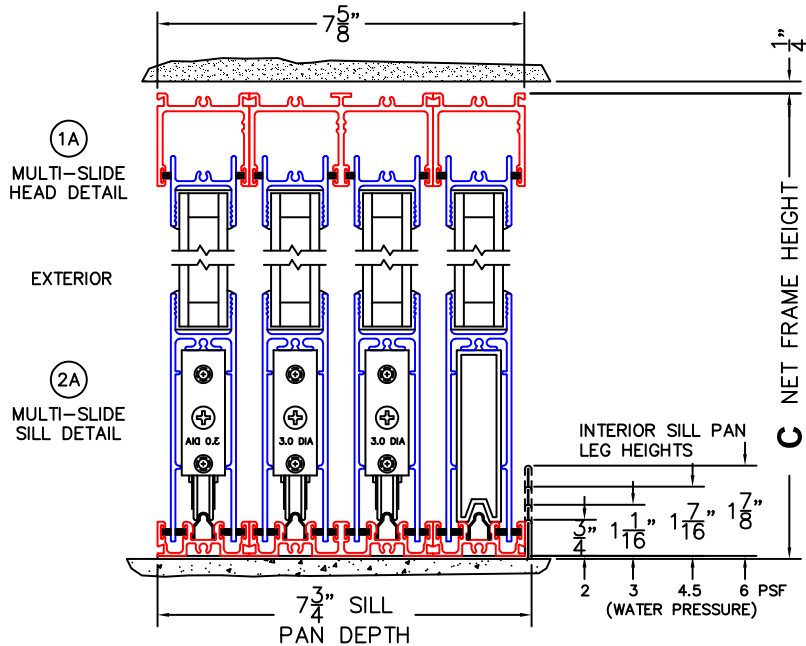

SILL PAN HEIGHT (INTERIOR LEG)
(3/4", 1-1/16", 1-7/16" OR 1-7/8")

NOTES:

(USE RULER TO SCALE DIMENSIONS IN INCHES)

SCALE: 1/4

OXIXXXO DOOR SHOWN

(USE RULER TO SCALE DIMENSIONS IN INCHES)

SCALE: 1/4

**NOTE: DAYLIGHT WIDTH IS MEASURED FROM THE INSIDE CORNER TRACK.