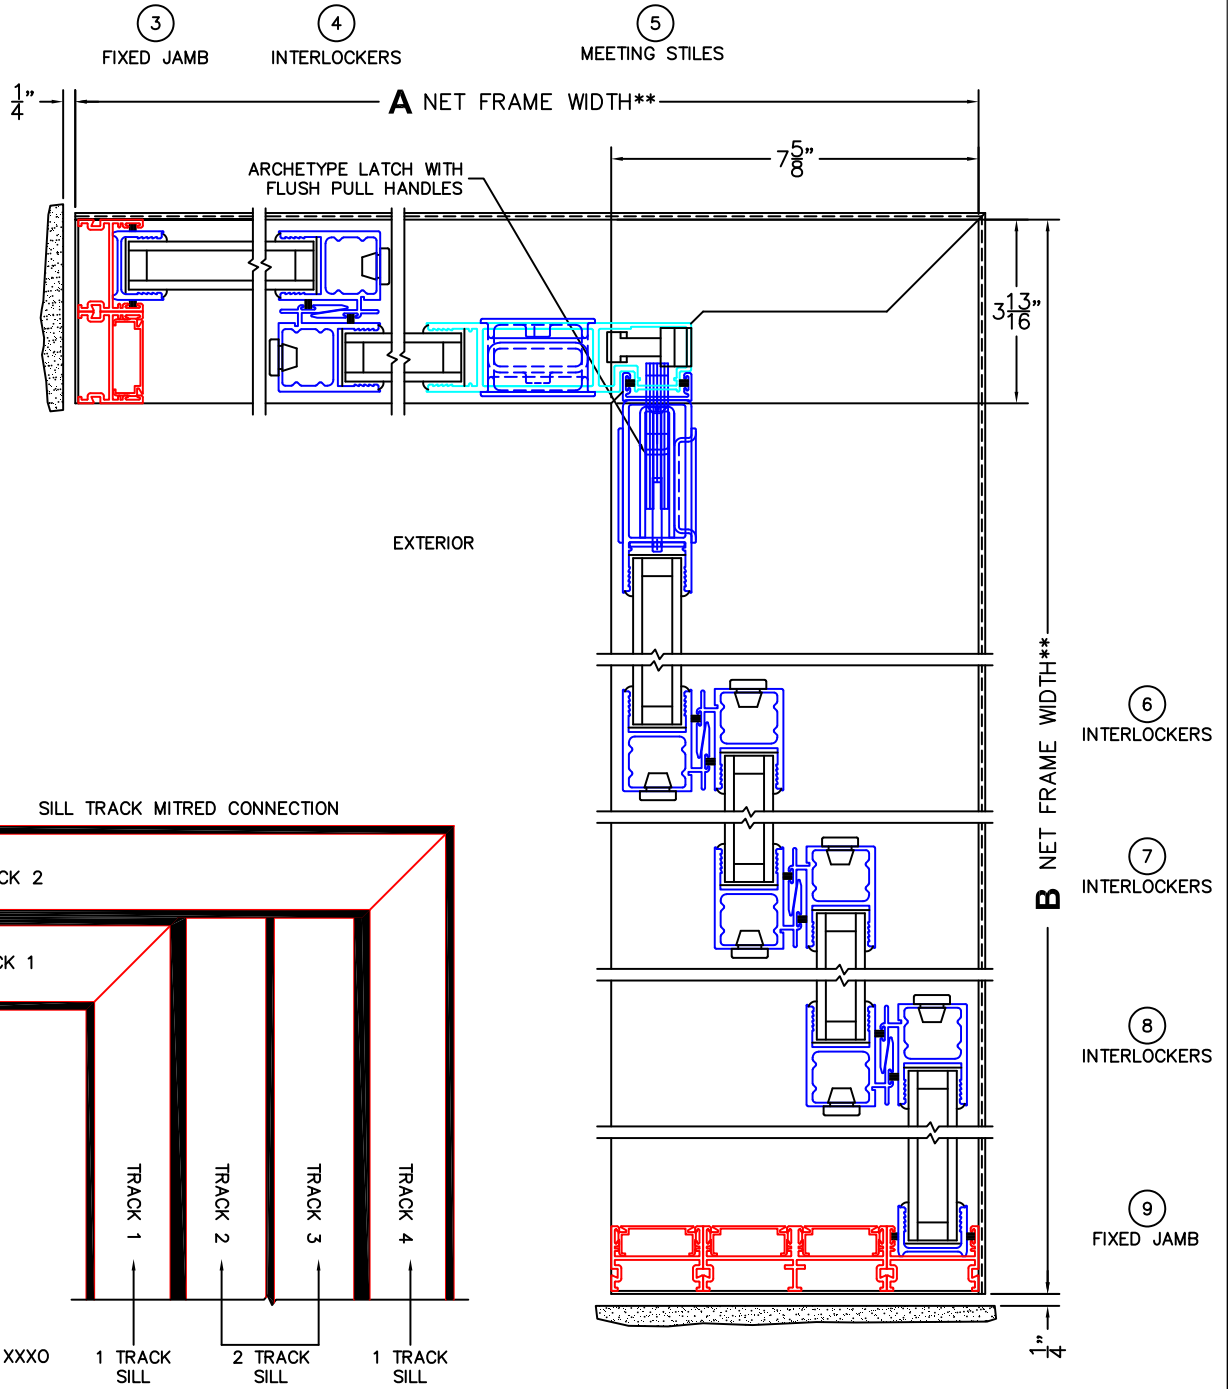

FLEETWOOD
WINDOWS & DOORS
FleetwoodUSA.com

NORWOOD 3070EX M/S
90°IOXIXXXO STANDARD CONFIGURATION
NO SCREENS

ORDER NO.:

ITEM NO.:

REQUIRED DEALER INFO.

A(NET FRAME WIDTH)

B(NET FRAME WIDTH)

C(NET FRAME HEIGHT)

SILL PAN HEIGHT (INTERIOR LEG)
(3/4", 1-1/16", 1-7/16" OR 1-7/8")

NOTES:

(USE RULER TO SCALE DIMENSIONS IN INCHES)

SCALE: 1/4

OXIXXXO DOOR SHOWN

(USE RULER TO SCALE DIMENSIONS IN INCHES)

SCALE: 1/4

**NOTE: DAYLIGHT WIDTH IS MEASURED FROM THE INSIDE CORNER TRACK.