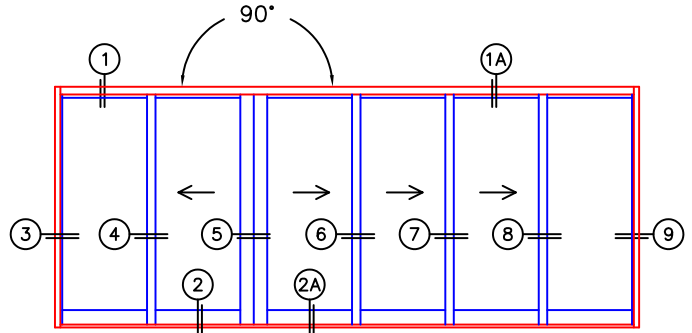

FLEETWOOD
WINDOWS & DOORS
FleetwoodUSA.com

NORWOOD 3070EX M/S
90°IOXIXXXO STANDARD CONFIGURATION
NO SCREENS

ORDER NO.:

ITEM NO.:

REQUIRED DEALER INFO.

A(NET FRAME WIDTH)

B(NET FRAME WIDTH)

C(NET FRAME HEIGHT)

SILL PAN HEIGHT (INTERIOR LEG)
(3/4", 1-1/16", 1-7/16" OR 1-7/8")

NOTES:

(USE RULER TO SCALE DIMENSIONS IN INCHES)

SCALE: 1/4

OXIXXXO DOOR SHOWN

(USE RULER TO SCALE DIMENSIONS IN INCHES)

SCALE: 1/4

**NOTE: DAYLIGHT WIDTH IS MEASURED FROM THE INSIDE CORNER TRACK.