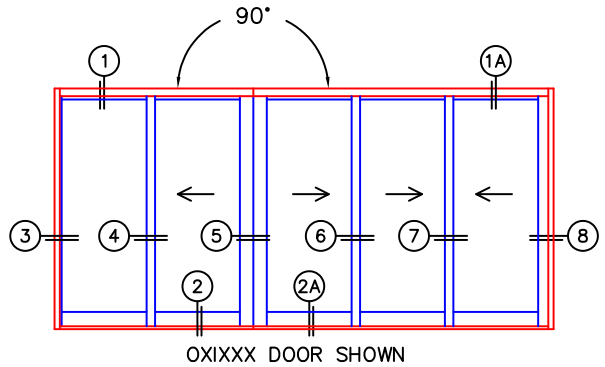

ORDER NO.:

ITEM NO.:

REQUIRED DEALER INFO.

A(NET FRAME WIDTH)

B(NET FRAME WIDTH)

C(NET FRAME HEIGHT)

SILL PAN HEIGHT(INTERIOR LEG)
(3/4", 1-1/16", 1-7/16" OR 1-7/8")

NOTES:

(USE RULER TO SCALE DIMENSIONS IN INCHES)

SCALE: 1/4

FLEETWOOD
WINDOWS & DOORS
FleetwoodUSA.com

NORWOOD 3070EX M/S
90°IOXIXXX STANDARD CONFIG.
NO SCREENS

ORDER NO.:

ITEM NO.:

(USE RULER TO SCALE DIMENSIONS IN INCHES)

SCALE: 1/4

**NOTE: DAYLIGHT WIDTH IS MEASURED FROM THE INSIDE CORNER TRACK.