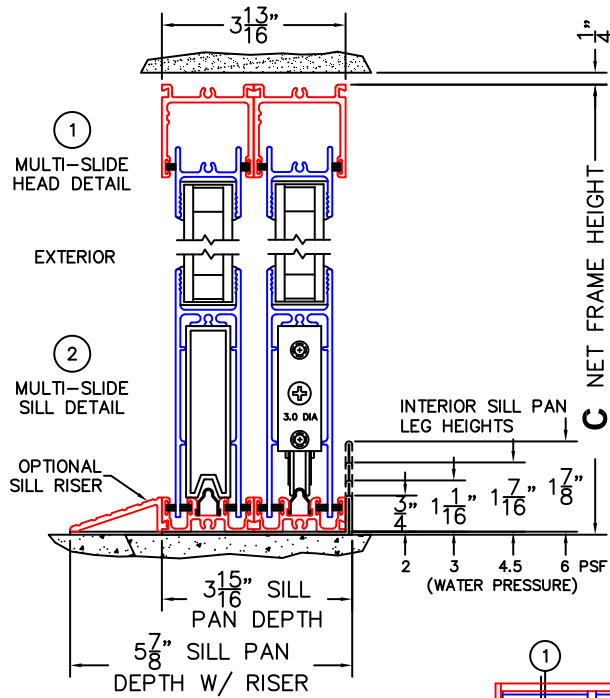

ORDER NO.:

ITEM NO.:

REQUIRED DEALER INFO.

A(NET FRAME WIDTH)

B(NET FRAME WIDTH)

C(NET FRAME HEIGHT)

SILL PAN HEIGHT(INTERIOR LEG)
(3/4", 1-1/16", 1-7/16" OR 1-7/8")

NOTES:

(USE RULER TO SCALE DIMENSIONS IN INCHES)

SCALE: 1/4

FLEETWOOD
WINDOWS & DOORS
FleetwoodUSA.com

NORWOOD 3070EX M/S
90°IOXIXXX STANDARD CONFIG.
NO SCREENS

ORDER NO.:

ITEM NO.:

(USE RULER TO SCALE DIMENSIONS IN INCHES)

SCALE: 1/4

**NOTE: DAYLIGHT WIDTH IS MEASURED FROM THE INSIDE CORNER TRACK.