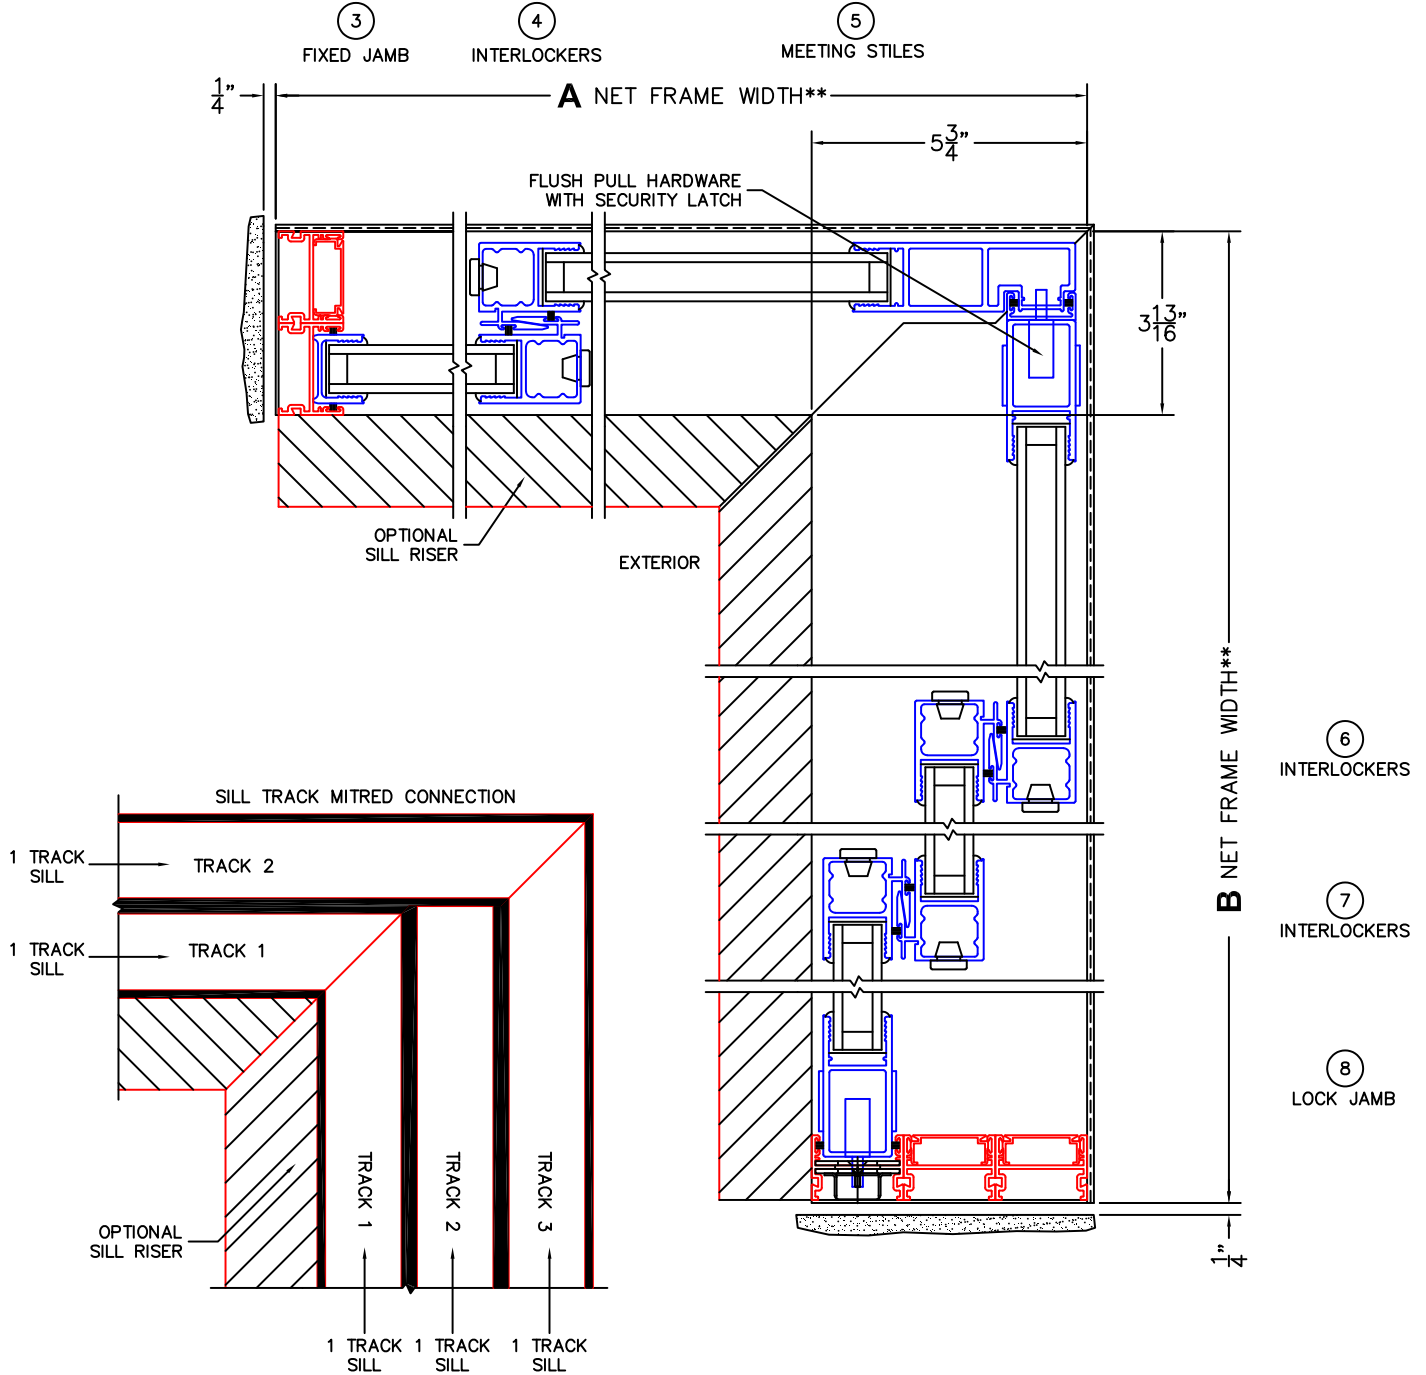

ORDER NO.:

ITEM NO.:

REQUIRED DEALER INFO.

A(NET FRAME WIDTH)

B(NET FRAME WIDTH)

C(NET FRAME HEIGHT)

SILL PAN HEIGHT(INTERIOR LEG)
(3/4", 1-1/16", 1-7/16" OR 1-7/8")

NOTES:

(USE RULER TO SCALE DIMENSIONS IN INCHES)

SCALE: 1/4

FLEETWOOD
WINDOWS & DOORS
FleetwoodUSA.com

NORWOOD 3070EX M/S
90°IOXIXXX STANDARD CONFIG.
NO SCREENS

ORDER NO.:

ITEM NO.:

(USE RULER TO SCALE DIMENSIONS IN INCHES)

SCALE: 1/4

**NOTE: DAYLIGHT WIDTH IS MEASURED FROM THE INSIDE CORNER TRACK.