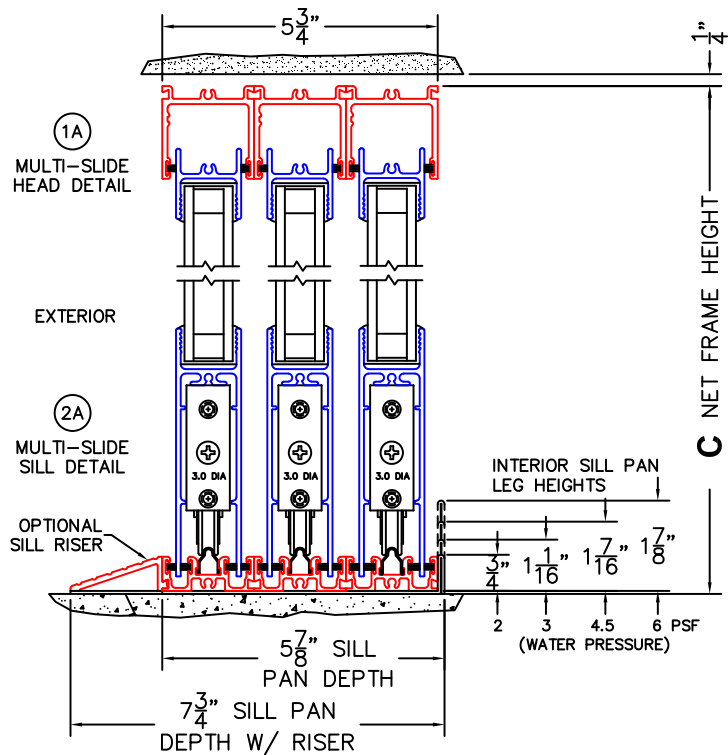

ORDER NO.:

ITEM NO.:

REQUIRED DEALER INFO.

A(NET FRAME WIDTH)

B(NET FRAME WIDTH)

C(NET FRAME HEIGHT)

SILL PAN HEIGHT(INTERIOR LEG)
(3/4", 1-1/16", 1-7/16" OR 1-7/8")

NOTES:

(USE RULER TO SCALE DIMENSIONS IN INCHES)

SCALE: 1/4

FLEETWOOD
WINDOWS & DOORS
FleetwoodUSA.com

NORWOOD 3070EX M/S
90°IOXIXXX STANDARD CONFIG.
NO SCREENS

ORDER NO.:

ITEM NO.:

(USE RULER TO SCALE DIMENSIONS IN INCHES)

SCALE: 1/4

**NOTE: DAYLIGHT WIDTH IS MEASURED FROM THE INSIDE CORNER TRACK.