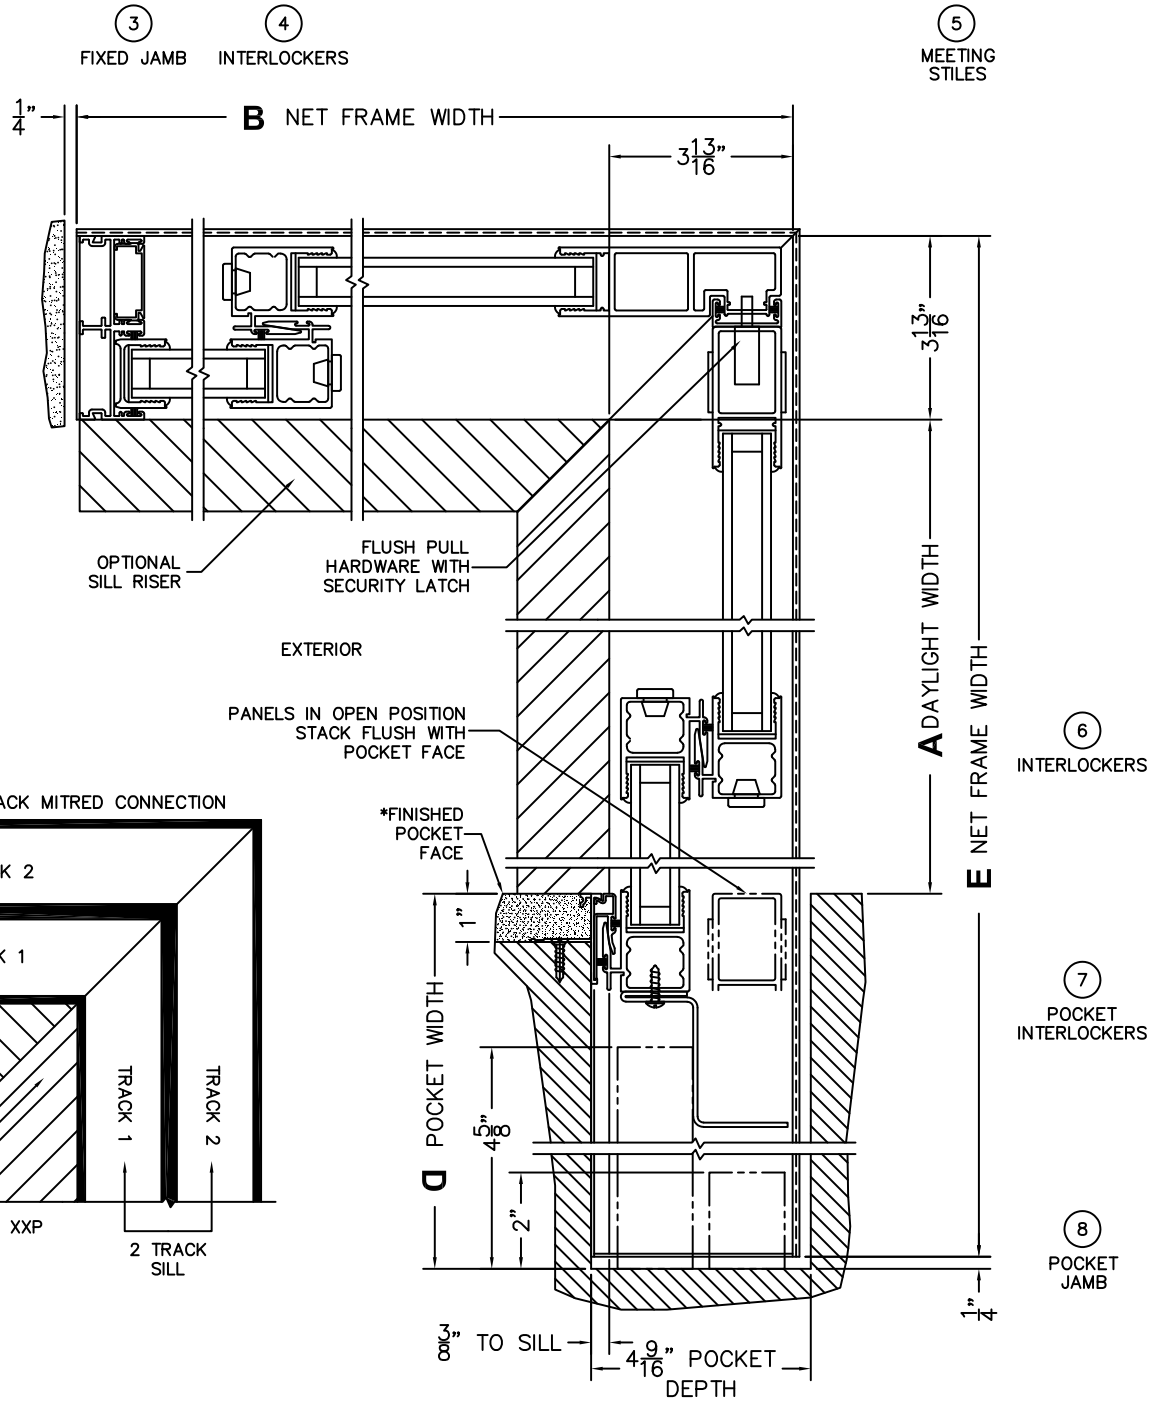

FLEETWOOD
WINDOWS & DOORS
FleetwoodUSA.com

NORWOOD 3070EX M/S
90°IOXIXP STANDARD CONFIG.
NO SCREENS

ORDER NO.:

ITEM NO.:

REQUIRED DEALER INFO.

A (NET FRAME WIDTH)	
B (DAYLIGHT WIDTH)	
C (NET FRAME HEIGHT)	
SILL PAN HEIGHT(INTERIOR LEG)	(3/4", 1-1/16", 1-7/16" OR 1-7/8")

CALCULATED VALUES (FLEETWOOD SUPPLIED)

D (POCKET WIDTH)	
E (NET FRAME WIDTH)	

NOTES:

(USE RULER TO SCALE DIMENSIONS IN INCHES)

SCALE: 1/4

OXIXXP DOOR SHOWN

FLEETWOOD
WINDOWS & DOORS
FleetwoodUSA.com

NORWOOD 3070EX M/S
90°IOXIXP STANDARD CONFIG.
NO SCREENS

ORDER NO.:

ITEM NO.:

(USE RULER TO SCALE DIMENSIONS IN INCHES)

SCALE: 1/4

*CAUTION: WHEN CONSTRUCTING POCKET NOTE THAT DAYLIGHT WIDTH DOES NOT INCLUDE 1" SET BACK FOR POST INTERLOCKER.