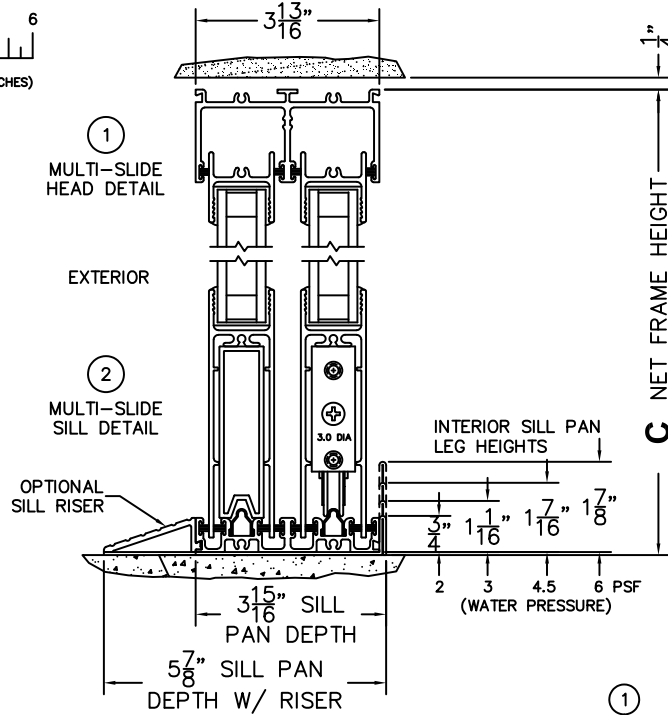

CALCULATED VALUES (FLEETWOOD SUPPLIED)

D (POCKET WIDTH)	
E (NET FRAME WIDTH)	

NOTES:

(USE RULER TO SCALE DIMENSIONS IN INCHES)

SCALE: 1/4

OXIXXP DOOR SHOWN

FLEETWOOD
WINDOWS & DOORS
FleetwoodUSA.com

NORWOOD 3070EX M/S
90°IOXIXP STANDARD CONFIG.
NO SCREENS

ORDER NO.:

ITEM NO.:

(USE RULER TO SCALE DIMENSIONS IN INCHES)

SCALE: 1/4

*CAUTION: WHEN CONSTRUCTING POCKET NOTE THAT DAYLIGHT WIDTH DOES NOT INCLUDE 1" SET BACK FOR POST INTERLOCKER.