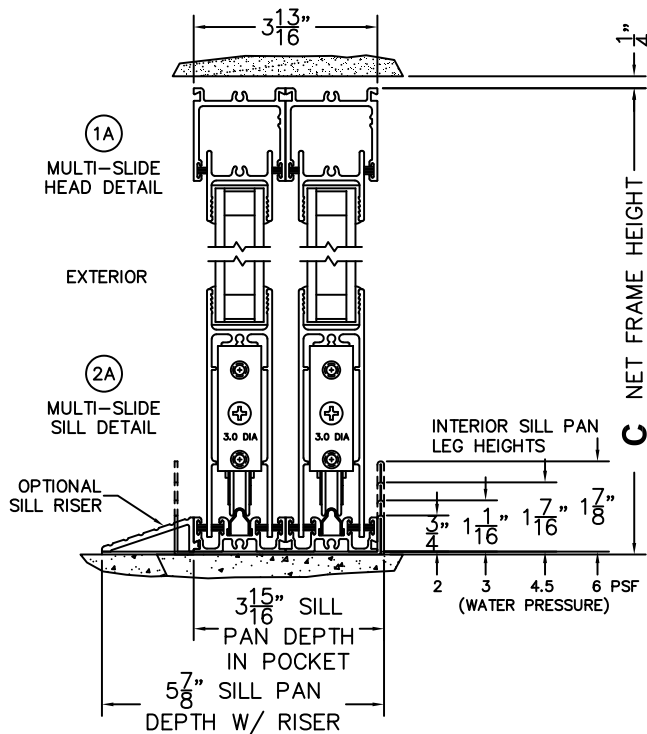

CALCULATED VALUES (FLEETWOOD SUPPLIED)

D (POCKET WIDTH)	
E (NET FRAME WIDTH)	

NOTES:

(USE RULER TO SCALE DIMENSIONS IN INCHES)

SCALE: 1/4

OXIXXP DOOR SHOWN

FLEETWOOD
WINDOWS & DOORS
FleetwoodUSA.com

NORWOOD 3070EX M/S
90°IOXIXP STANDARD CONFIG.
NO SCREENS

ORDER NO.:

ITEM NO.:

(USE RULER TO SCALE DIMENSIONS IN INCHES)

SCALE: 1/4

*CAUTION: WHEN CONSTRUCTING POCKET NOTE THAT DAYLIGHT WIDTH DOES NOT INCLUDE 1" SET BACK FOR POST INTERLOCKER.