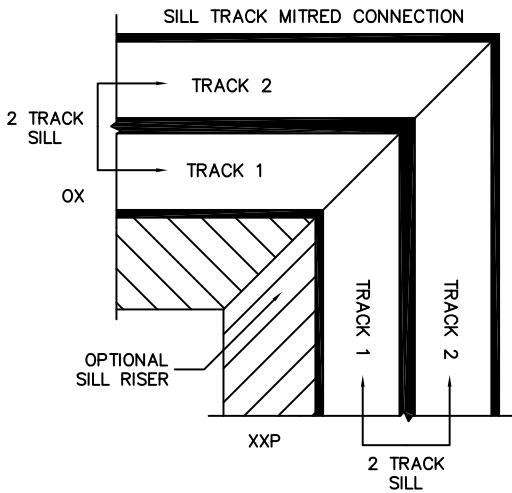

CALCULATED VALUES (FLEETWOOD SUPPLIED)

D (POCKET WIDTH)	
E (NET FRAME WIDTH)	

NOTES:

(USE RULER TO SCALE DIMENSIONS IN INCHES)

SCALE: 1/4

OXIXXP DOOR SHOWN

FLEETWOOD
WINDOWS & DOORS
FleetwoodUSA.com

NORWOOD 3070EX M/S
90°IOXIXP STANDARD CONFIG.
NO SCREENS

ORDER NO.:

ITEM NO.:

(USE RULER TO SCALE DIMENSIONS IN INCHES)

SCALE: 1/4

*CAUTION: WHEN CONSTRUCTING POCKET NOTE THAT DAYLIGHT WIDTH DOES NOT INCLUDE 1" SET BACK FOR POST INTERLOCKER.