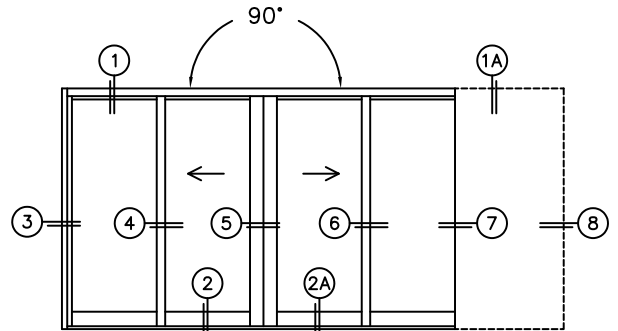

CALCULATED VALUES (FLEETWOOD SUPPLIED)

D (POCKET WIDTH)	
E (NET FRAME WIDTH)	

NOTES:

(USE RULER TO SCALE DIMENSIONS IN INCHES)

SCALE: 1/4

OXIXXP DOOR SHOWN

FLEETWOOD
WINDOWS & DOORS
FleetwoodUSA.com

NORWOOD 3070EX M/S
90°IOXIXP STANDARD CONFIG.
NO SCREENS

ORDER NO.:

ITEM NO.:

(USE RULER TO SCALE DIMENSIONS IN INCHES)

SCALE: 1/4

*CAUTION: WHEN CONSTRUCTING POCKET NOTE THAT DAYLIGHT WIDTH DOES NOT INCLUDE 1" SET BACK FOR POST INTERLOCKER.