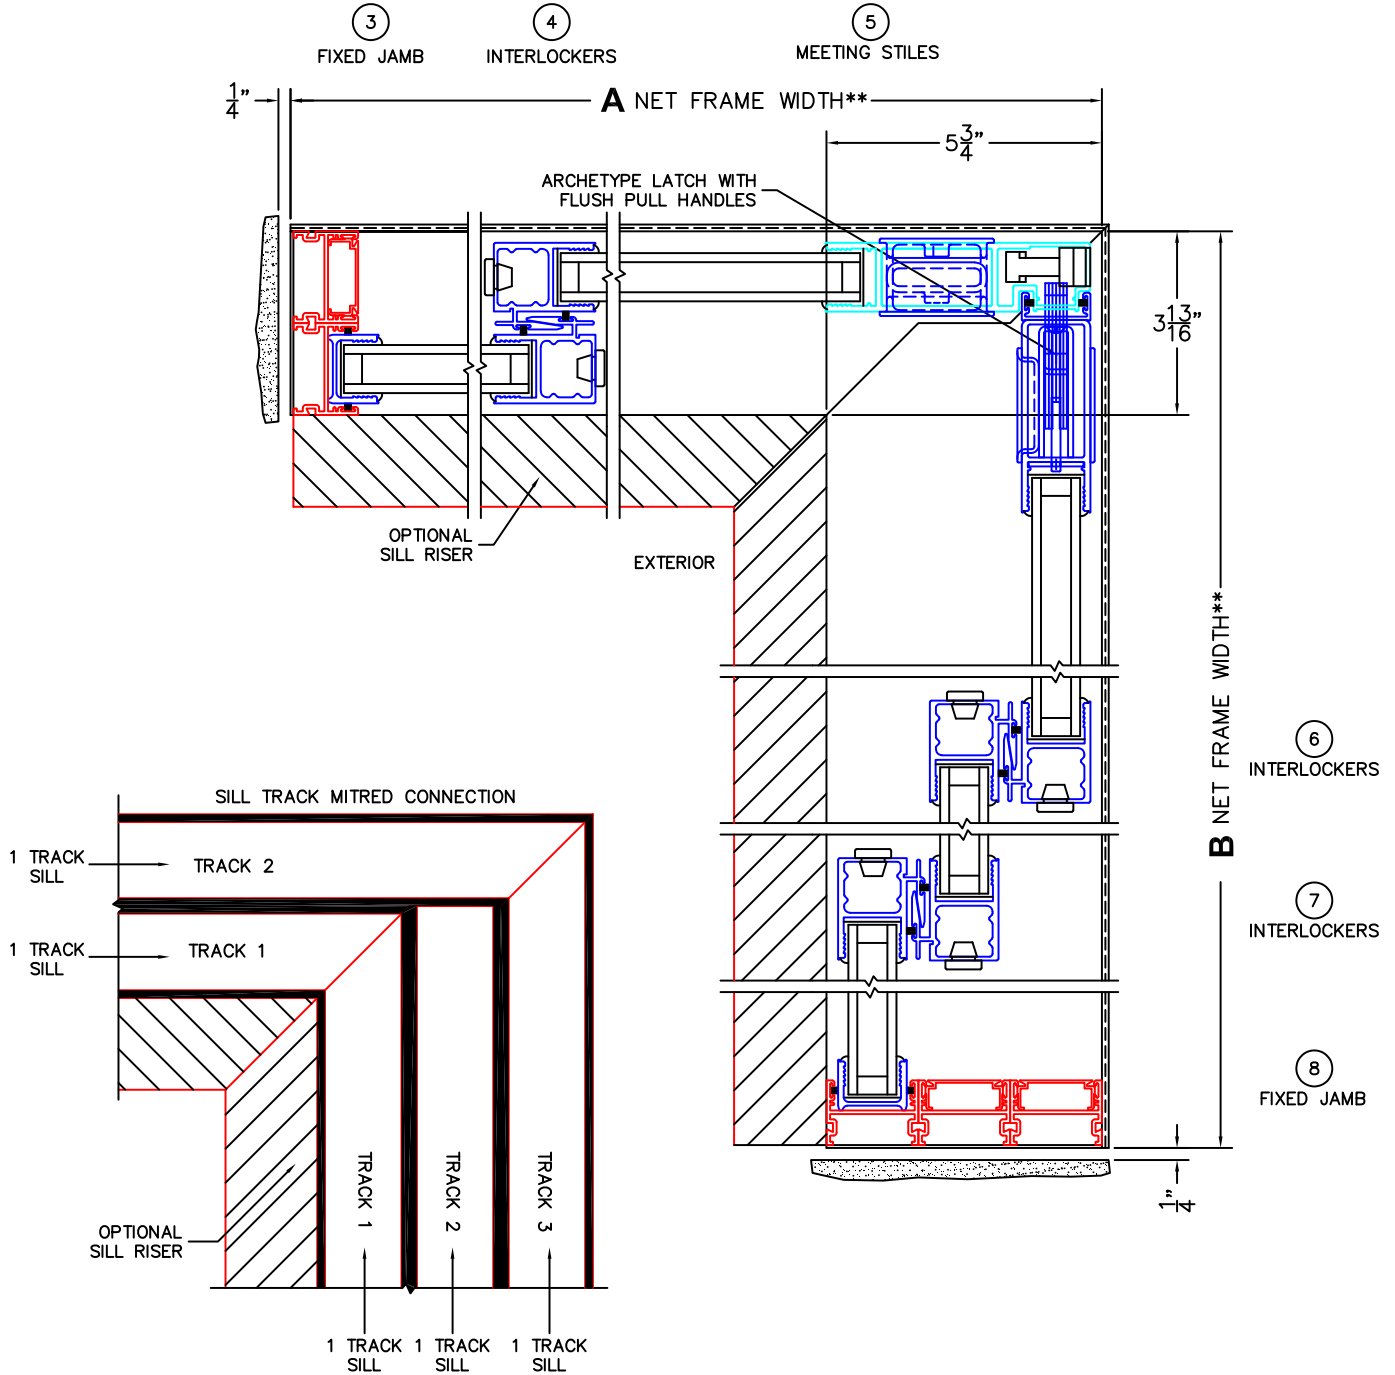

FLEETWOOD
WINDOWS & DOORS
FleetwoodUSA.com

NORWOOD 3070EX M/S
90°IOXIXO STANDARD CONFIG.
NO SCREENS

ORDER NO.:

ITEM NO.:

REQUIRED DEALER INFO.

A(NET FRAME WIDTH)

B(NET FRAME WIDTH)

C(NET FRAME HEIGHT)

SILL PAN HEIGHT(INTERIOR LEG)
(3/4", 1-1/16", 1-7/16" OR 1-7/8")

NOTES:

(USE RULER TO SCALE DIMENSIONS IN INCHES)

SCALE: 1/4

(USE RULER TO SCALE DIMENSIONS IN INCHES)

SCALE: 1/4

**NOTE: DAYLIGHT WIDTH IS MEASURED FROM THE INSIDE CORNER TRACK.