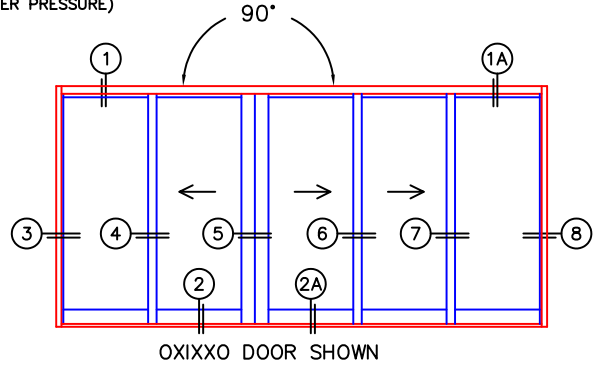

FLEETWOOD
WINDOWS & DOORS
FleetwoodUSA.com

NORWOOD 3070EX M/S
90°IOXIXO STANDARD CONFIG.
NO SCREENS

ORDER NO.:

ITEM NO.:

REQUIRED DEALER INFO.

A(NET FRAME WIDTH)

B(NET FRAME WIDTH)

C(NET FRAME HEIGHT)

SILL PAN HEIGHT(INTERIOR LEG)
(3/4", 1-1/16", 1-7/16" OR 1-7/8")

NOTES:

(USE RULER TO SCALE DIMENSIONS IN INCHES)

SCALE: 1/4

(USE RULER TO SCALE DIMENSIONS IN INCHES)

SCALE: 1/4

**NOTE: DAYLIGHT WIDTH IS MEASURED FROM THE INSIDE CORNER TRACK.