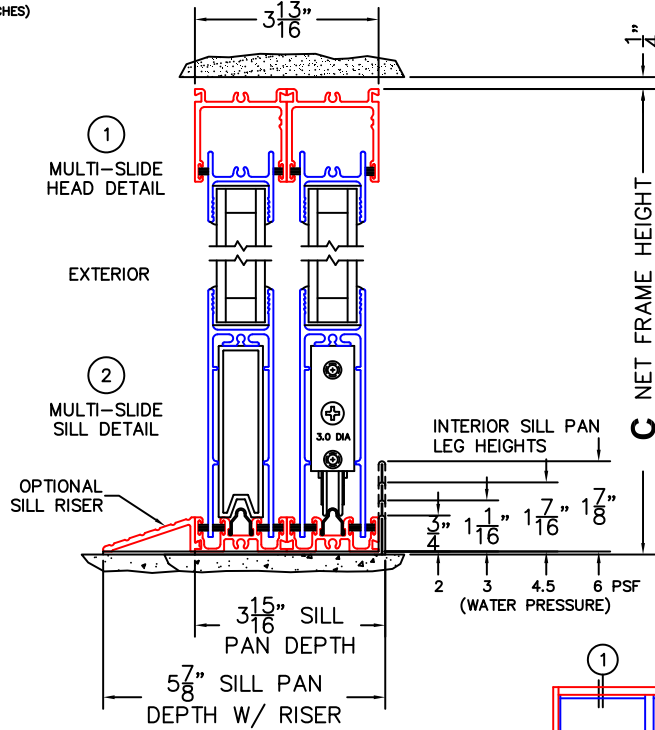

FLEETWOOD
WINDOWS & DOORS
FleetwoodUSA.com

NORWOOD 3070EX M/S
90°IOXIXO STANDARD CONFIG.
NO SCREENS

ORDER NO.:

ITEM NO.:

REQUIRED DEALER INFO.

A(NET FRAME WIDTH)

B(NET FRAME WIDTH)

C(NET FRAME HEIGHT)

SILL PAN HEIGHT(INTERIOR LEG)
(3/4", 1-1/16", 1-7/16" OR 1-7/8")

NOTES:

(USE RULER TO SCALE DIMENSIONS IN INCHES)

SCALE: 1/4

(USE RULER TO SCALE DIMENSIONS IN INCHES)

SCALE: 1/4

**NOTE: DAYLIGHT WIDTH IS MEASURED FROM THE INSIDE CORNER TRACK.