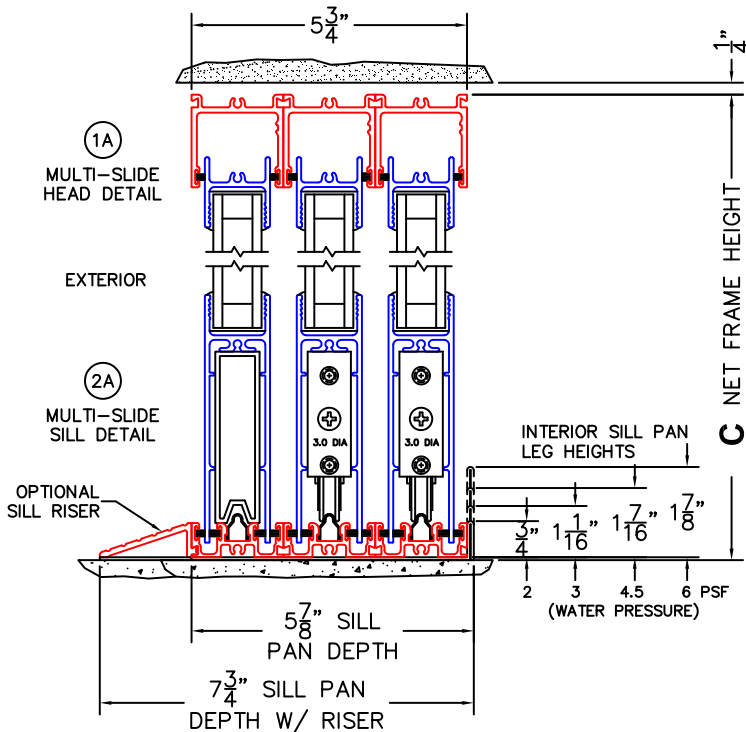

FLEETWOOD
WINDOWS & DOORS
FleetwoodUSA.com

NORWOOD 3070EX M/S
90°IOXIXO STANDARD CONFIG.
NO SCREENS

ORDER NO.:

ITEM NO.:

REQUIRED DEALER INFO.

A(NET FRAME WIDTH)

B(NET FRAME WIDTH)

C(NET FRAME HEIGHT)

SILL PAN HEIGHT(INTERIOR LEG)
(3/4", 1-1/16", 1-7/16" OR 1-7/8")

NOTES:

(USE RULER TO SCALE DIMENSIONS IN INCHES)

SCALE: 1/4

(USE RULER TO SCALE DIMENSIONS IN INCHES)

SCALE: 1/4

**NOTE: DAYLIGHT WIDTH IS MEASURED FROM THE INSIDE CORNER TRACK.