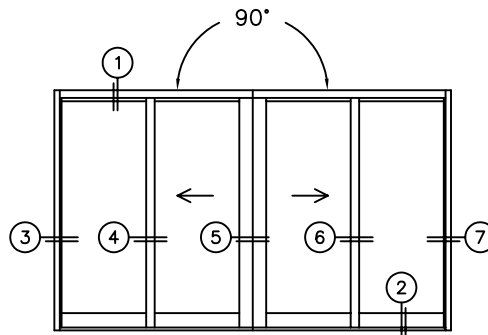

FLEETWOOD
WINDOWS & DOORS
FleetwoodUSA.com

NORWOOD 3070EX M/S
90°IOXIXO CUSTOM CONFIGURATION
WITH SCREENS

ORDER NO.:

ITEM NO.:

SCALE: 1/4

REQUIRED DEALER INFO.

A(NET FRAME WIDTH)

B(NET FRAME WIDTH)

C(NET FRAME HEIGHT)

SILL PAN HEIGHT(INTERIOR LEG)
(3/4", 1-1/16", 1-7/16" OR 1-7/8")

NOTES:

FLEETWOOD
 WINDOWS & DOORS
 FleetwoodUSA.com

NORWOOD 3070EX M/S
 90°10X10 CUSTOM CONFIGURATION
 WITH SCREENS

ORDER NO.:

ITEM NO.:

SCALE: 1/4

FLEETWOOD
 WINDOWS & DOORS
 FleetwoodUSA.com

NORWOOD 3070EX M/S
 90°10X10 CUSTOM CONFIGURATION
 WITH SCREENS

ORDER NO.:

ITEM NO.:

SCALE: 1/8

NON-FLUSH STACK (EQUAL GLASS):
 PANELS IN OPEN POSITION