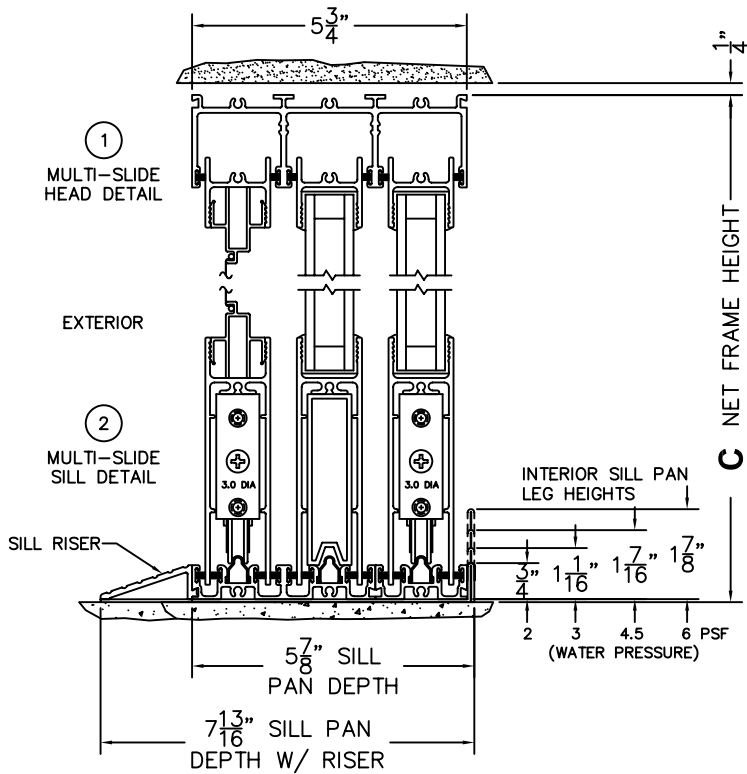

FLEETWOOD
WINDOWS & DOORS
FleetwoodUSA.com

NORWOOD 3070EX M/S
90°IOXIXO CUSTOM CONFIGURATION
WITH SCREENS

ORDER NO.:

ITEM NO.:

SCALE: 1/4

REQUIRED DEALER INFO.

A(NET FRAME WIDTH)

B(NET FRAME WIDTH)

C(NET FRAME HEIGHT)

SILL PAN HEIGHT(INTERIOR LEG)
(3/4", 1-1/16", 1-7/16" OR 1-7/8")

NOTES:

FLEETWOOD
 WINDOWS & DOORS
 FleetwoodUSA.com

NORWOOD 3070EX M/S
 90°10X10 CUSTOM CONFIGURATION
 WITH SCREENS

ORDER NO.:

ITEM NO.:

SCALE: 1/4

FLEETWOOD
 WINDOWS & DOORS
 FleetwoodUSA.com

NORWOOD 3070EX M/S
 90°10X10 CUSTOM CONFIGURATION
 WITH SCREENS

ORDER NO.:

ITEM NO.:

SCALE: 1/8

NON-FLUSH STACK (EQUAL GLASS):
 PANELS IN OPEN POSITION