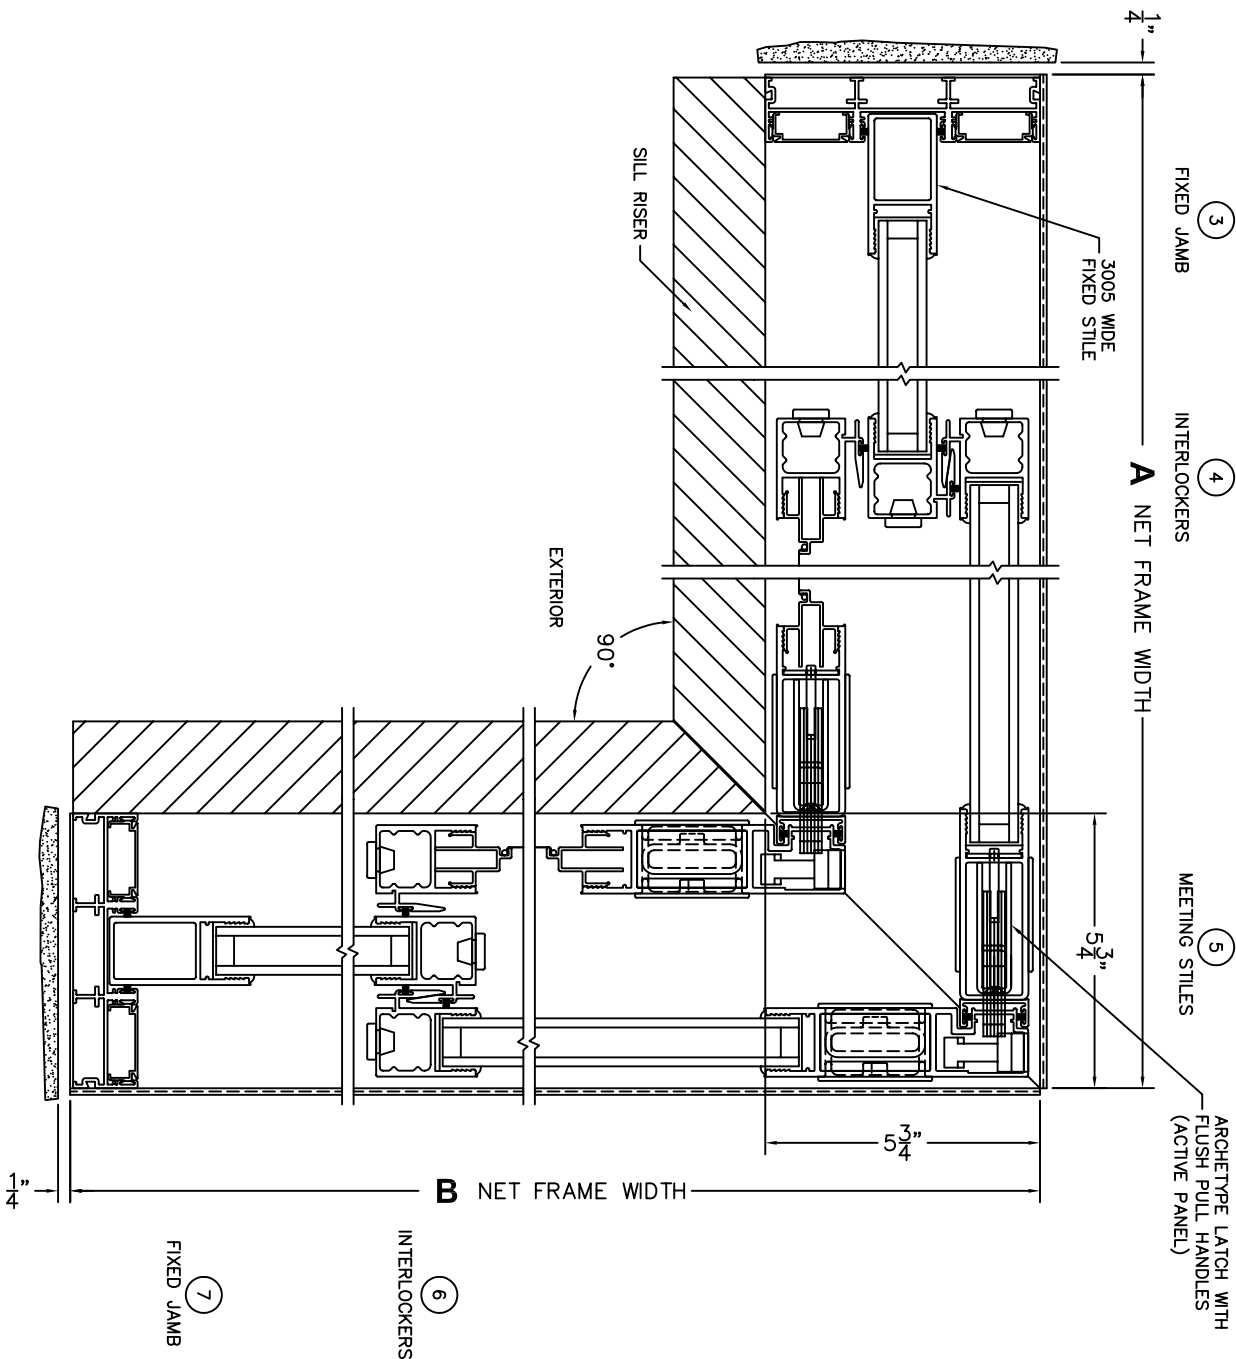

FLEETWOOD
WINDOWS & DOORS
FleetwoodUSA.com

NORWOOD 3070EX M/S
90°IOXIXO CUSTOM CONFIGURATION
WITH SCREENS

ORDER NO.:

ITEM NO.:

SCALE: 1/4

REQUIRED DEALER INFO.

A(NET FRAME WIDTH)

B(NET FRAME WIDTH)

C(NET FRAME HEIGHT)

SILL PAN HEIGHT(INTERIOR LEG)
(3/4", 1-1/16", 1-7/16" OR 1-7/8")

NOTES:

FLEETWOOD
 WINDOWS & DOORS
 FleetwoodUSA.com

NORWOOD 3070EX M/S
 90°10X10 CUSTOM CONFIGURATION
 WITH SCREENS

ORDER NO.:

ITEM NO.:

SCALE: 1/4

FLEETWOOD
 WINDOWS & DOORS
 FleetwoodUSA.com

NORWOOD 3070EX M/S
 90°10X10 CUSTOM CONFIGURATION
 WITH SCREENS

ORDER NO.:

ITEM NO.:

SCALE: 1/8

NON-FLUSH STACK (EQUAL GLASS):
 PANELS IN OPEN POSITION