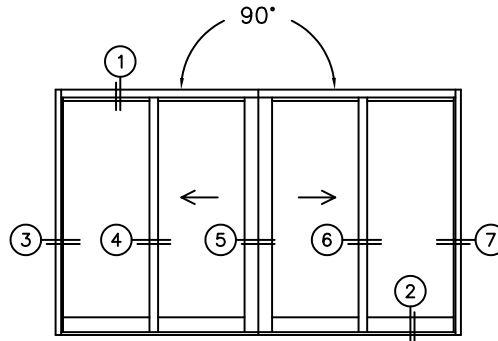

FLEETWOOD
WINDOWS & DOORS
FleetwoodUSA.com

NORWOOD 3070EX M/S
90°IOXIXO STANDARD CONFIGURATION
WITH SCREENS

ORDER NO.:

ITEM NO.:

REQUIRED DEALER INFO.

(USE RULER TO SCALE DIMENSIONS IN INCHES)

SCALE: 1/4

A (NET FRAME WIDTH)

B (NET FRAME WIDTH)

C (NET FRAME HEIGHT)

SILL PAN HEIGHT (INTERIOR LEG)
(3/4", 1-1/16", 1-7/16" OR 1-7/8")

NOTES:

(USE RULER TO SCALE DIMENSIONS IN INCHES)

SCALE: 1/4