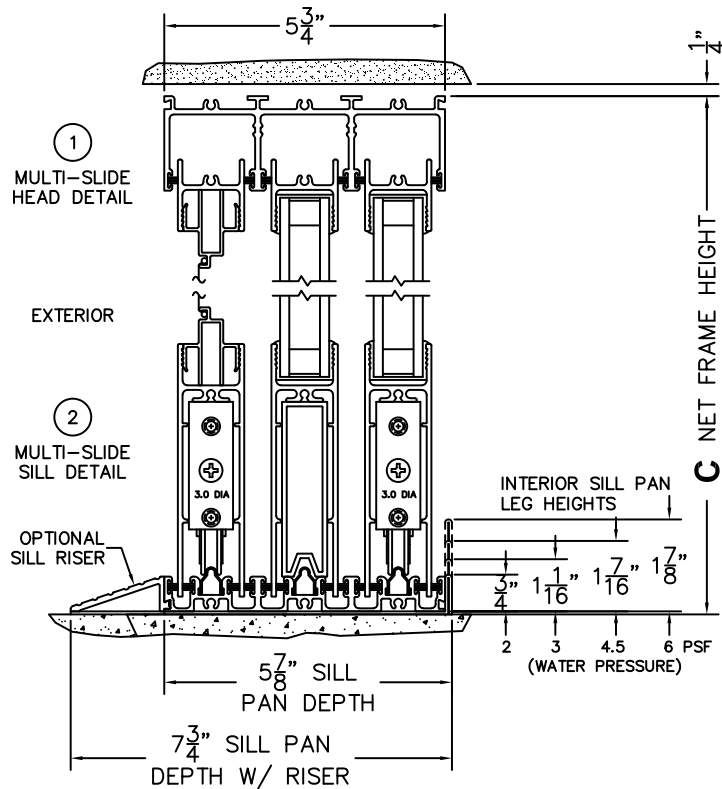

FLEETWOOD
WINDOWS & DOORS
FleetwoodUSA.com

NORWOOD 3070EX M/S
90°IOXIXO STANDARD CONFIGURATION
WITH SCREENS

ORDER NO.:

ITEM NO.:

REQUIRED DEALER INFO.

(USE RULER TO SCALE DIMENSIONS IN INCHES)

SCALE: 1/4

A (NET FRAME WIDTH)

B (NET FRAME WIDTH)

C (NET FRAME HEIGHT)

SILL PAN HEIGHT (INTERIOR LEG)
(3/4", 1-1/16", 1-7/16" OR 1-7/8")

NOTES:

(USE RULER TO SCALE DIMENSIONS IN INCHES)

SCALE: 1/4