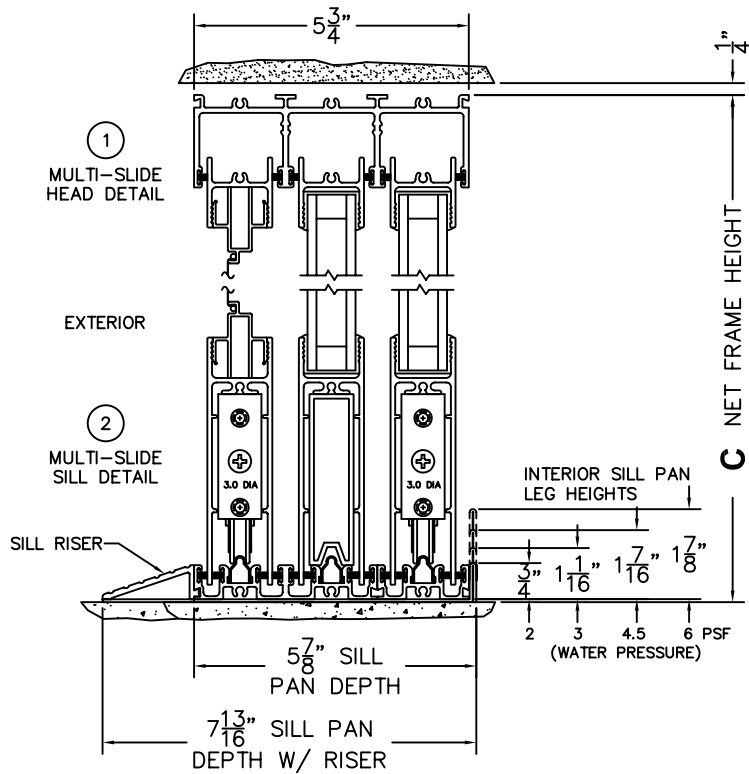

C(NET FRAME HEIGHT)

SILL PAN HEIGHT(INTERIOR LEG)
(3/4", 1-1/16", 1-7/16" OR 1-7/8")

NOTES:

FLEETWOOD
 WINDOWS & DOORS
 FleetwoodUSA.com

NORWOOD 3070EX M/S
 90°10X10 CUSTOM CONFIGURATION
 WITH SCREENS

ORDER NO.: