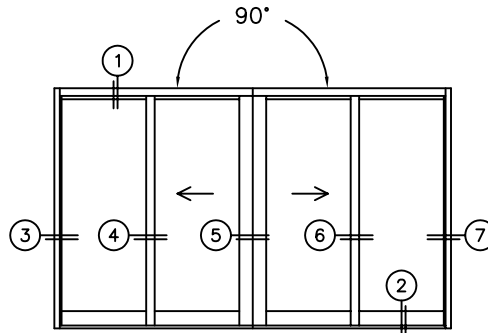

FLEETWOOD
WINDOWS & DOORS
FleetwoodUSA.com

NORWOOD 3070EX M/S
90°IOXIXO CUSTOM CONFIGURATION
WITH SCREENS

ORDER NO.:

ITEM NO.:

SCALE: 1/4

REQUIRED DEALER INFO.

A(NET FRAME WIDTH)

B(NET FRAME WIDTH)

C(NET FRAME HEIGHT)

SILL PAN HEIGHT(INTERIOR LEG)
(3/4", 1-1/16", 1-7/16" OR 1-7/8")

NOTES:

FLEETWOOD
 WINDOWS & DOORS
 FleetwoodUSA.com

NORWOOD 3070EX M/S
 90°10X10 CUSTOM CONFIGURATION
 WITH SCREENS

ORDER NO.:

ITEM NO.:

SCALE: 1/4

FLEETWOOD
 WINDOWS & DOORS
 FleetwoodUSA.com

NORWOOD 3070EX M/S
 90°10X10 CUSTOM CONFIGURATION
 WITH SCREENS

ORDER NO.:

ITEM NO.:

SCALE: 1/8

NON-FLUSH STACK (EQUAL GLASS):
 PANELS IN OPEN POSITION