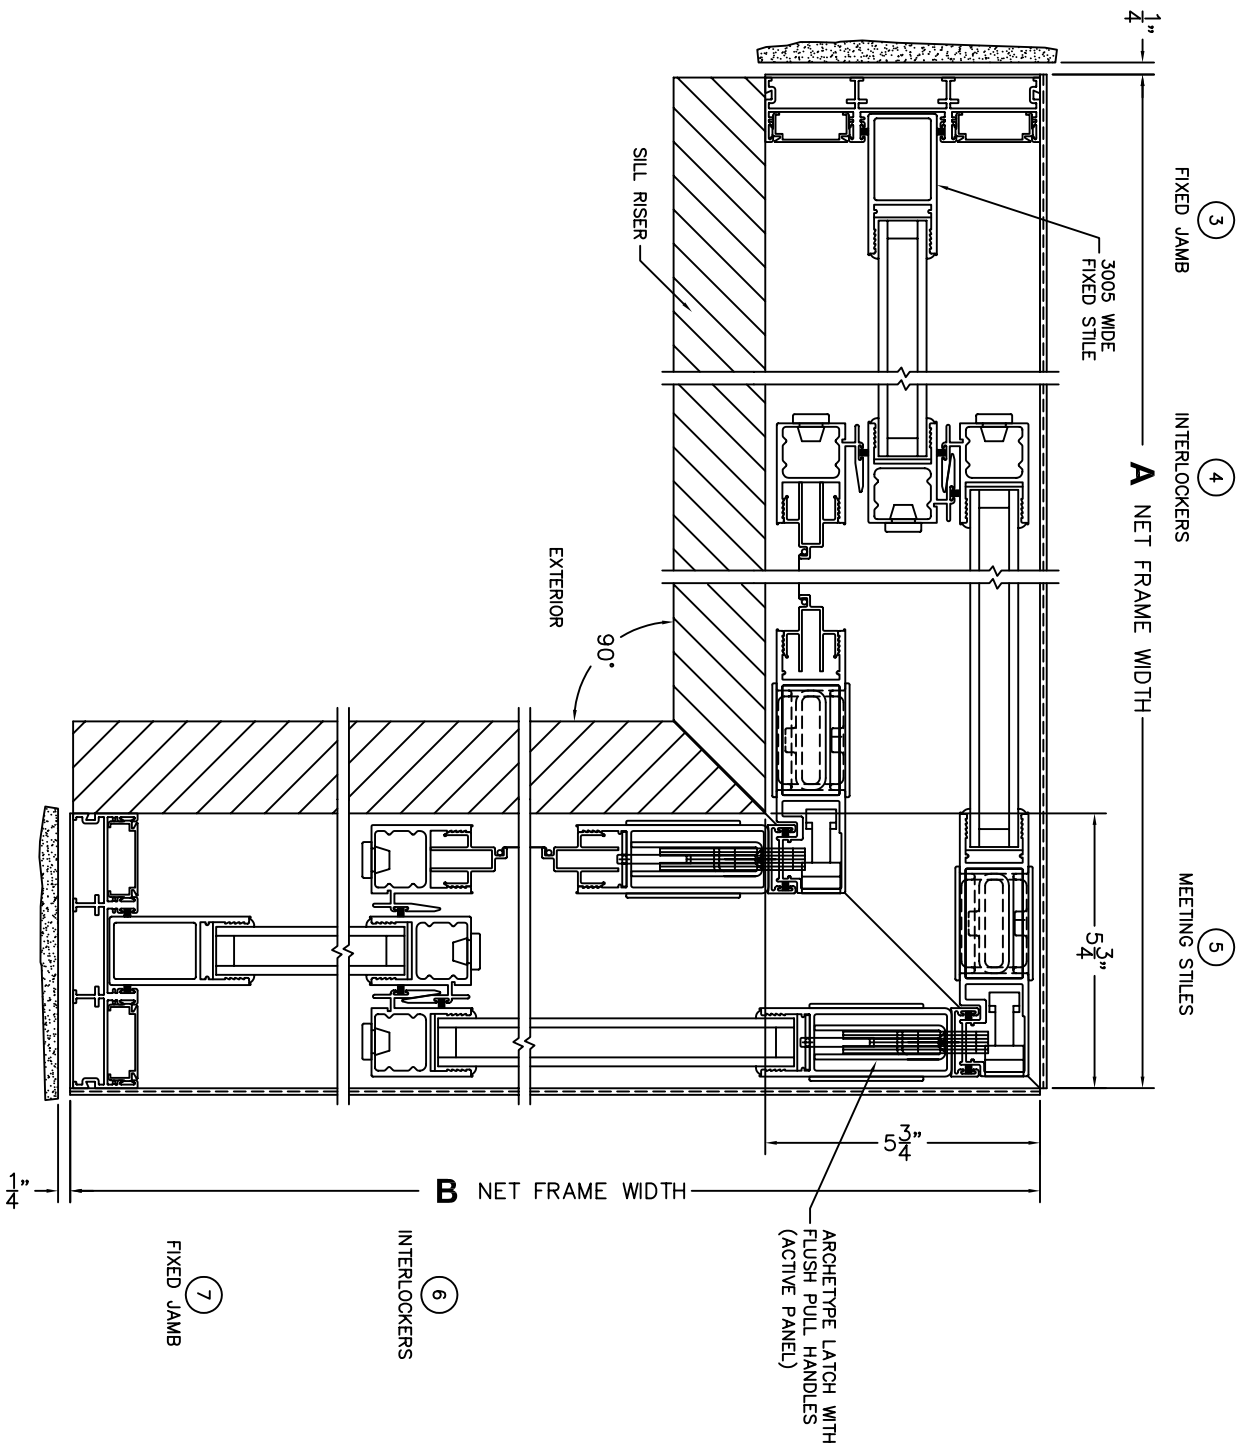

FLEETWOOD
WINDOWS & DOORS
FleetwoodUSA.com

NORWOOD 3070EX M/S
90°IOXIXO CUSTOM CONFIGURATION
WITH SCREENS

ORDER NO.:

ITEM NO.:

SCALE: 1/4

REQUIRED DEALER INFO.

A(NET FRAME WIDTH)

B(NET FRAME WIDTH)

C(NET FRAME HEIGHT)

SILL PAN HEIGHT(INTERIOR LEG)
(3/4", 1-1/16", 1-7/16" OR 1-7/8")

NOTES:

FLEETWOOD
 WINDOWS & DOORS
 FleetwoodUSA.com

NORWOOD 3070EX M/S
 90°10X10 CUSTOM CONFIGURATION
 WITH SCREENS

ORDER NO.:

ITEM NO.:

SCALE: 1/4

FLEETWOOD
 WINDOWS & DOORS
 FleetwoodUSA.com

NORWOOD 3070EX M/S
 90°10X10 CUSTOM CONFIGURATION
 WITH SCREENS

ORDER NO.:

ITEM NO.:

SCALE: 1/8

NON-FLUSH STACK (EQUAL GLASS):
 PANELS IN OPEN POSITION