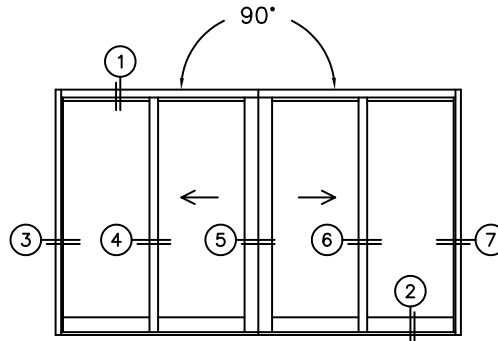

FLEETWOOD
WINDOWS & DOORS
FleetwoodUSA.com

NORWOOD 3070EX M/S
90°IOXIXO CUSTOM CONFIG.
NO SCREENS

ORDER NO.:

ITEM NO.:

REQUIRED DEALER INFO.

A (NET FRAME WIDTH)

B (NET FRAME WIDTH)

C (NET FRAME HEIGHT)

SILL PAN HEIGHT (INTERIOR LEG)
(3/4", 1-1/16", 1-7/16" OR 1-7/8")

NOTES:

(USE RULER TO SCALE DIMENSIONS IN INCHES)

SCALE: 1/4

(USE RULER TO SCALE DIMENSIONS IN INCHES)

SCALE: 1/4

FLEETWOOD
WINDOWS & DOORS
FleetwoodUSA.com

NORWOOD 3070EX M/S
90°IOXIXO CUSTOM CONFIG.
NO SCREENS

ORDER NO.:

ITEM NO.:

(USE RULER TO SCALE DIMENSIONS IN INCHES)

SCALE: 1/4