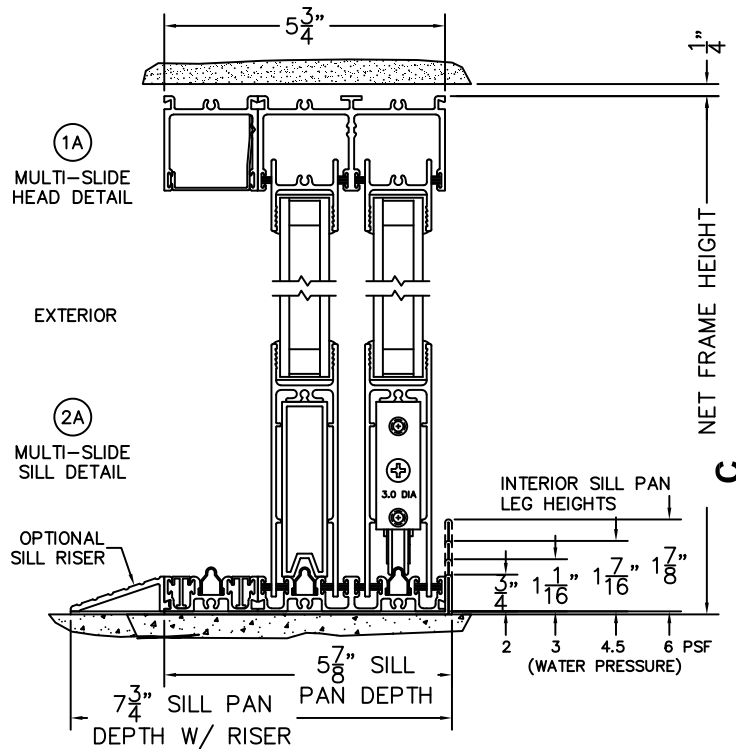

FLEETWOOD
WINDOWS & DOORS
FleetwoodUSA.com

NORWOOD 3070EX M/S
90°IOXIXO CUSTOM CONFIG.
NO SCREENS

ORDER NO.:

ITEM NO.:

REQUIRED DEALER INFO.

A (NET FRAME WIDTH)

B (NET FRAME WIDTH)

C (NET FRAME HEIGHT)

SILL PAN HEIGHT (INTERIOR LEG)
(3/4", 1-1/16", 1-7/16" OR 1-7/8")

NOTES:

(USE RULER TO SCALE DIMENSIONS IN INCHES)

SCALE: 1/4

(USE RULER TO SCALE DIMENSIONS IN INCHES)

SCALE: 1/4

FLEETWOOD
WINDOWS & DOORS
FleetwoodUSA.com

NORWOOD 3070EX M/S
90°IOXIXO CUSTOM CONFIG.
NO SCREENS

ORDER NO.:

ITEM NO.:

(USE RULER TO SCALE DIMENSIONS IN INCHES)

SCALE: 1/4