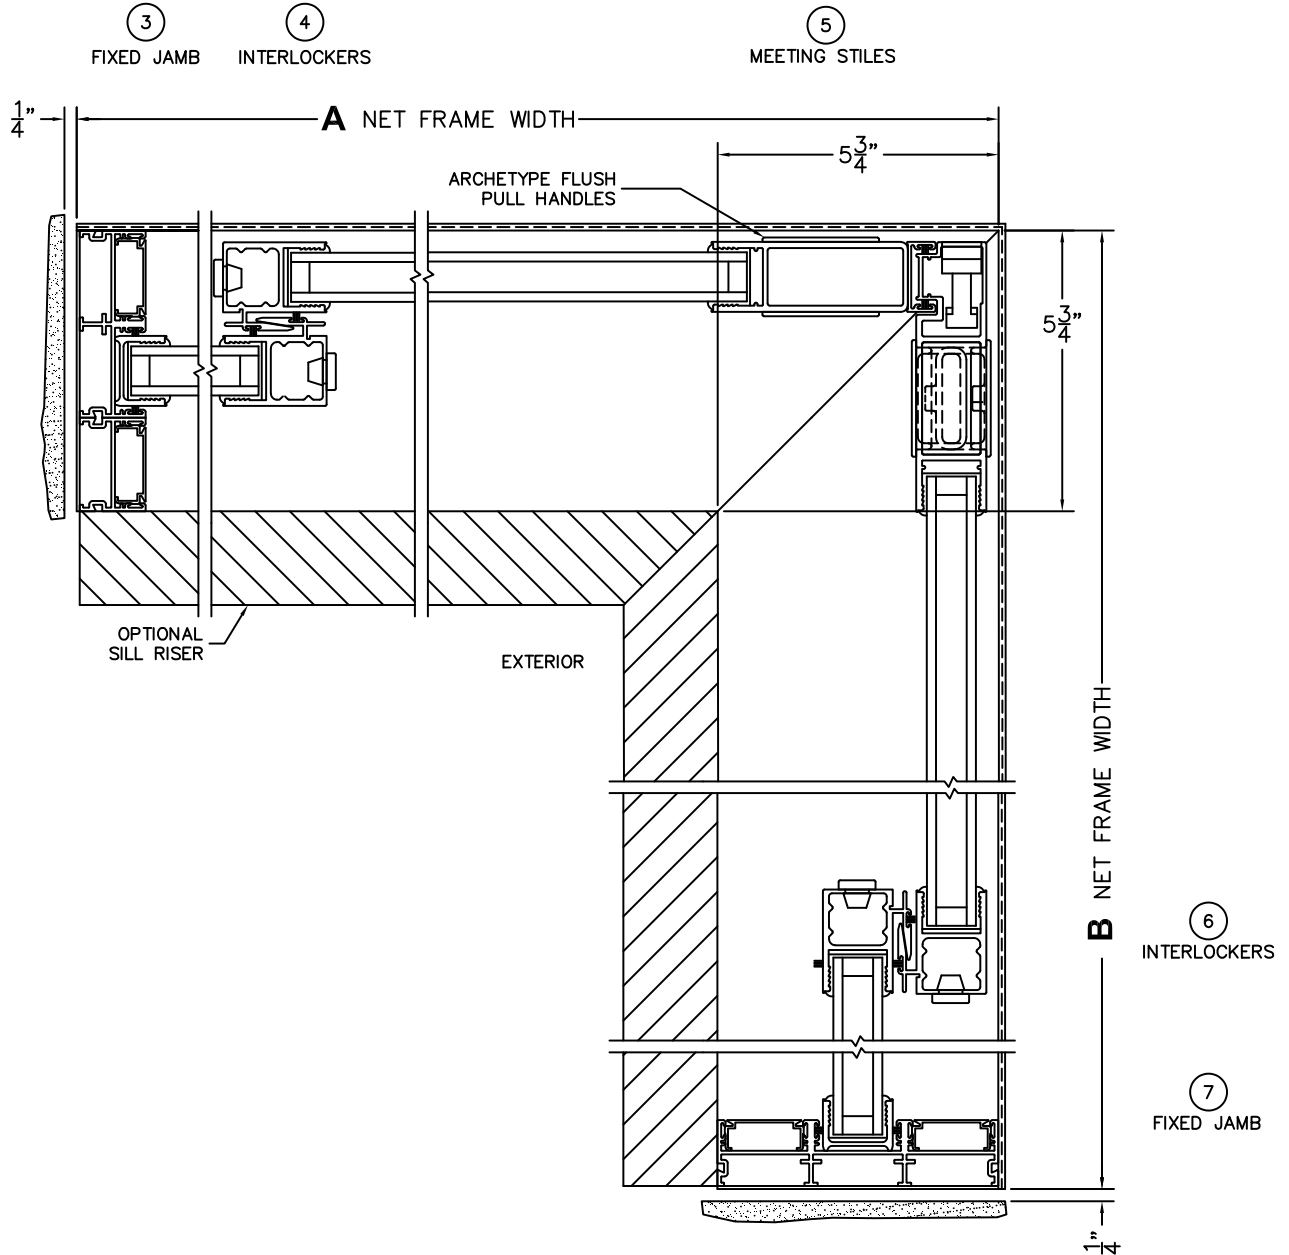

SILL PAN HEIGHT (INTERIOR LEG)
(3/4", 1-1/16", 1-7/16" OR 1-7/8")

NOTES:

(USE RULER TO SCALE DIMENSIONS IN INCHES)

SCALE: 1/4

(USE RULER TO SCALE DIMENSIONS IN INCHES)

SCALE: 1/4

FLEETWOOD
WINDOWS & DOORS
FleetwoodUSA.com

NORWOOD 3070EX M/S
90°IOXIXO CUSTOM CONFIG.
NO SCREENS

ORDER NO.:

ITEM NO.:

(USE RULER TO SCALE DIMENSIONS IN INCHES)

SCALE: 1/4