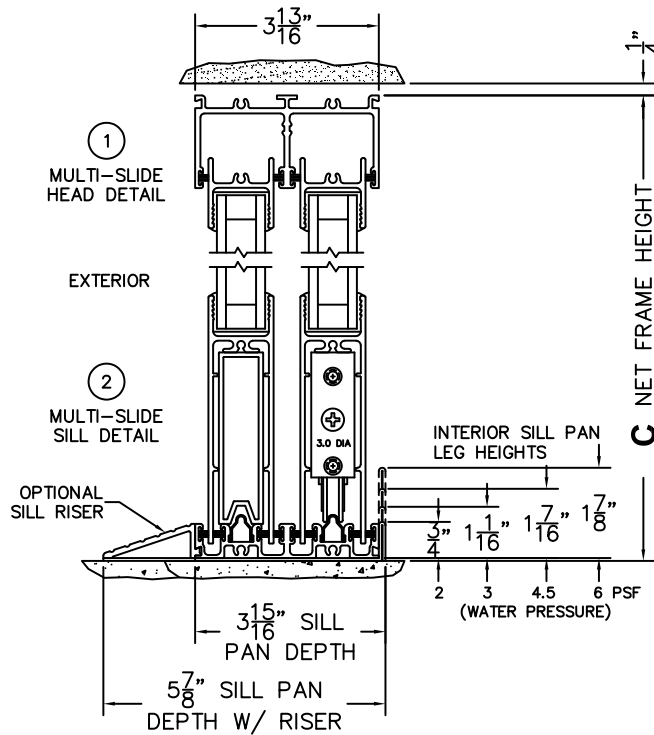

SILL PAN HEIGHT(INTERIOR LEG)
(3/4", 1-1/16", 1-7/16" OR 1-7/8")

NOTES:

(USE RULER TO SCALE DIMENSIONS IN INCHES)

SCALE: 1/4

FLEETWOOD
WINDOWS & DOORS
FleetwoodUSA.com

NORWOOD 3070EX M/S
90°IOXIXO STANDARD CONFIGURATION
NO SCREENS

ORDER NO.:

ITEM NO.:

(USE RULER TO SCALE DIMENSIONS IN INCHES)

SCALE: 1/4