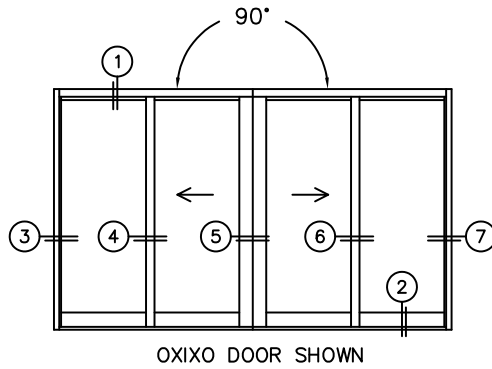

FLEETWOOD
WINDOWS & DOORS
FleetwoodUSA.com

NORWOOD 3070EX M/S
90°IOXIXO STANDARD CONFIGURATION
NO SCREENS

ORDER NO.:

ITEM NO.:

REQUIRED DEALER INFO.

A(NET FRAME WIDTH)

B(NET FRAME WIDTH)

C(NET FRAME HEIGHT)

SILL PAN HEIGHT(INTERIOR LEG)
(3/4", 1-1/16", 1-7/16" OR 1-7/8")

NOTES:

(USE RULER TO SCALE DIMENSIONS IN INCHES)

SCALE: 1/4

FLEETWOOD
WINDOWS & DOORS
FleetwoodUSA.com

NORWOOD 3070EX M/S
90°IOXIXO STANDARD CONFIGURATION
NO SCREENS

ORDER NO.:

ITEM NO.:

(USE RULER TO SCALE DIMENSIONS IN INCHES)

SCALE: 1/4