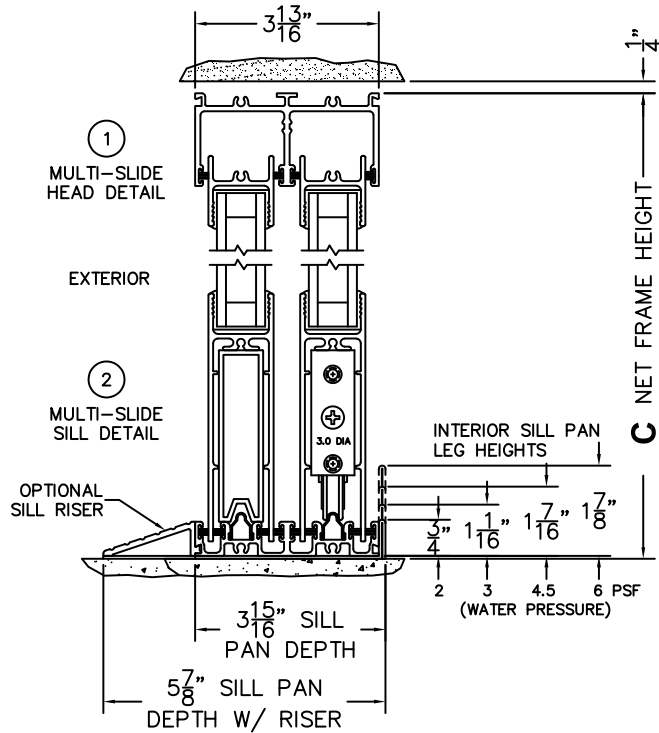

SILL PAN HEIGHT(INTERIOR LEG)
(3/4", 1-1/16", 1-7/16" OR 1-7/8")

NOTES:

(USE RULER TO SCALE DIMENSIONS IN INCHES)

SCALE: 1/4

FLEETWOOD
WINDOWS & DOORS
FleetwoodUSA.com

NORWOOD 3070EX M/S
90°IOXIXO STANDARD CONFIG.
NO SCREENS

ORDER NO.:

ITEM NO.:

(USE RULER TO SCALE DIMENSIONS IN INCHES)

SCALE: 1/4

**NOTE: DAYLIGHT WIDTH IS MEASURED FROM THE INSIDE CORNER TRACK.