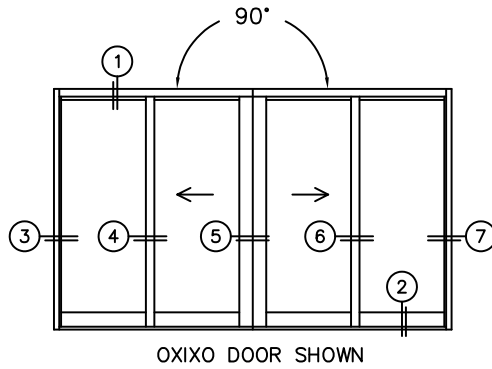

FLEETWOOD
WINDOWS & DOORS
FleetwoodUSA.com

NORWOOD 3070EX M/S
90°IOXIXO STANDARD CONFIG.
NO SCREENS

ORDER NO.:

ITEM NO.:

REQUIRED DEALER INFO.

A(NET FRAME WIDTH)

B(NET FRAME WIDTH)

C(NET FRAME HEIGHT)

SILL PAN HEIGHT(INTERIOR LEG)
(3/4", 1-1/16", 1-7/16" OR 1-7/8")

NOTES:

(USE RULER TO SCALE DIMENSIONS IN INCHES)

SCALE: 1/4

FLEETWOOD
WINDOWS & DOORS
FleetwoodUSA.com

NORWOOD 3070EX M/S
90°IOXIXO STANDARD CONFIG.
NO SCREENS

ORDER NO.:

ITEM NO.:

(USE RULER TO SCALE DIMENSIONS IN INCHES)

SCALE: 1/4

**NOTE: DAYLIGHT WIDTH IS MEASURED FROM THE INSIDE CORNER TRACK.