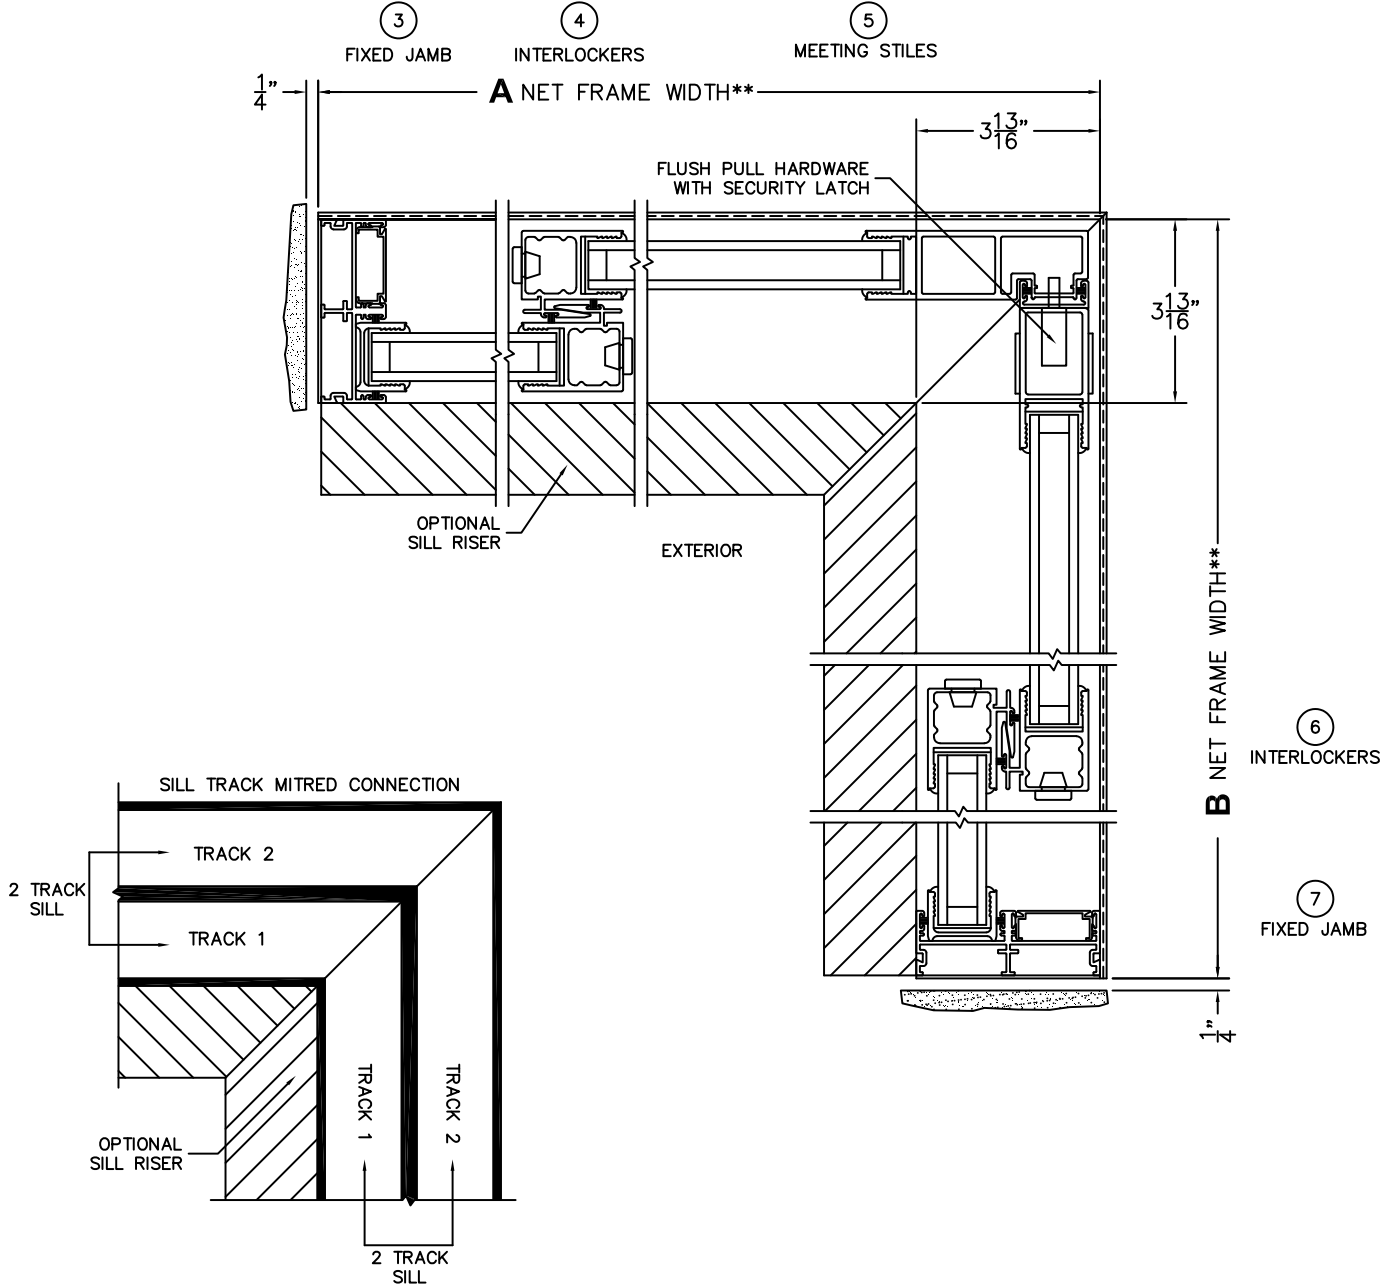

SILL PAN HEIGHT(INTERIOR LEG)
(3/4", 1-1/16", 1-7/16" OR 1-7/8")

NOTES:

(USE RULER TO SCALE DIMENSIONS IN INCHES)

SCALE: 1/4

FLEETWOOD
WINDOWS & DOORS
FleetwoodUSA.com

NORWOOD 3070EX M/S
90°IOXIXO STANDARD CONFIG.
NO SCREENS

ORDER NO.:

ITEM NO.:

(USE RULER TO SCALE DIMENSIONS IN INCHES)

SCALE: 1/4

**NOTE: DAYLIGHT WIDTH IS MEASURED FROM THE INSIDE CORNER TRACK.