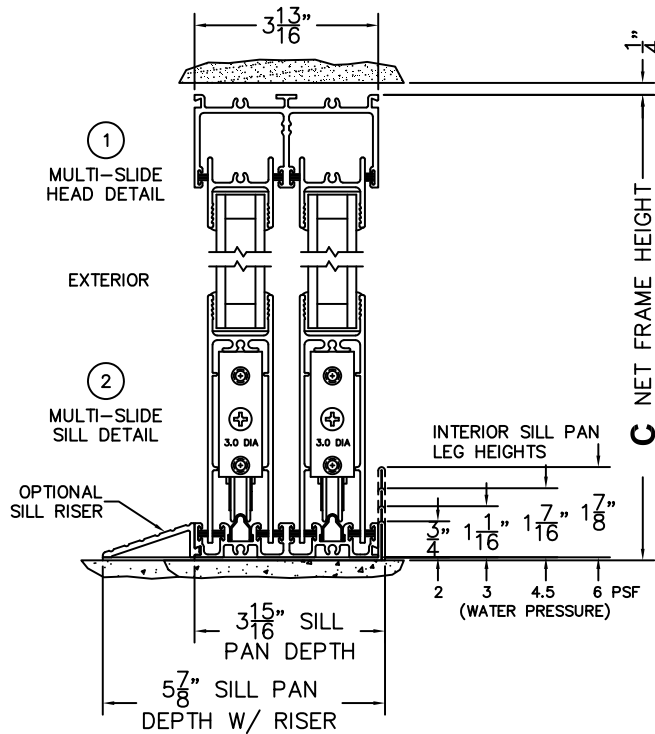

SILL PAN HEIGHT(INTERIOR LEG)
(3/4", 1-1/16", 1-7/16" OR 1-7/8")

NOTES:

(USE RULER TO SCALE DIMENSIONS IN INCHES)

SCALE: 1/4

XXIXX DOOR SHOWN

FLEETWOOD
WINDOWS & DOORS
FleetwoodUSA.com

NORWOOD 3070EX M/S
88°XXIXX STANDARD CONFIG.
NO SCREENS

ORDER NO.:

ITEM NO.:

(USE RULER TO SCALE DIMENSIONS IN INCHES)

SCALE: 1/4