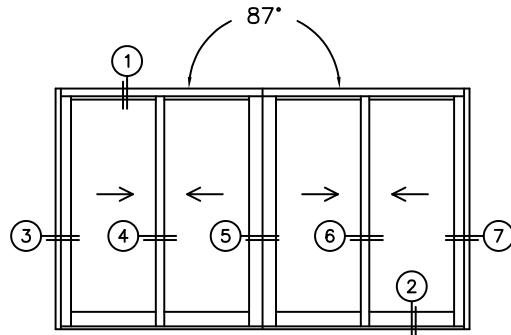

SILL PAN HEIGHT(INTERIOR LEG)
(3/4", 1-1/16", 1-7/16" OR 1-7/8")

NOTES:

(USE RULER TO SCALE DIMENSIONS IN INCHES)

SCALE: 1/4

XXIXX DOOR SHOWN

FLEETWOOD
WINDOWS & DOORS
FleetwoodUSA.com

NORWOOD 3070EX M/S
88°XXIXX STANDARD CONFIG.
NO SCREENS

ORDER NO.:

ITEM NO.:

(USE RULER TO SCALE DIMENSIONS IN INCHES)

SCALE: 1/4