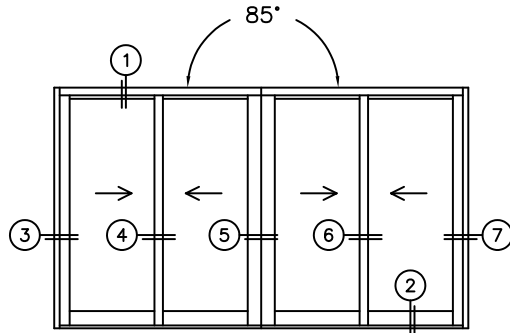

FLEETWOOD
WINDOWS & DOORS
FleetwoodUSA.com

NORWOOD 3070EX M/S
85°IXXIX STANDARD CONFIG.
NO SCREENS

ORDER NO.: -

ITEM NO.:

REQUIRED DEALER INFO.

A(NET FRAME WIDTH)

B(NET FRAME WIDTH)

C(NET FRAME HEIGHT)

SILL PAN HEIGHT(INTERIOR LEG)
(3/4", 1-1/16", 1-7/16" OR 1-7/8")

NOTES:

(USE RULER TO SCALE DIMENSIONS IN INCHES)

SCALE: 1/4

XXIXX DOOR SHOWN

FLEETWOOD
WINDOWS & DOORS
FleetwoodUSA.com

NORWOOD 3070EX M/S
85°IXXIXX STANDARD CONFIG.
NO SCREENS

ORDER NO.:

ITEM NO.:

(USE RULER TO SCALE DIMENSIONS IN INCHES)

SCALE: 1/4