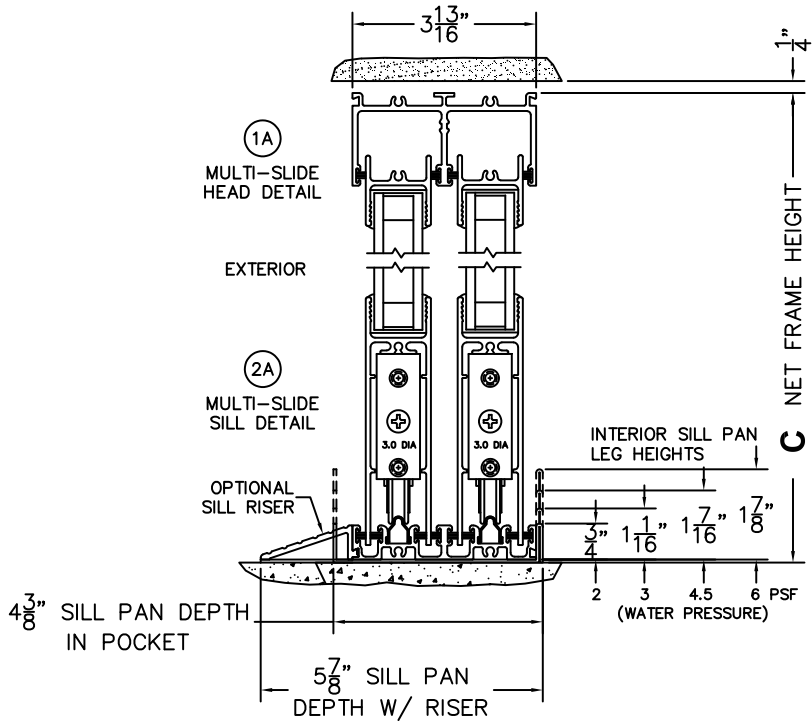

SILL PAN HEIGHT(INTERIOR LEG)
(3/4", 1-1/16", 1-7/16" OR 1-7/8")

NOTES:

(USE RULER TO SCALE DIMENSIONS IN INCHES)

SCALE: 1/4

XXIXX DOOR SHOWN

FLEETWOOD
WINDOWS & DOORS
FleetwoodUSA.com

NORWOOD 3070EX M/S
85°IXXIXX STANDARD CONFIG.
NO SCREENS

ORDER NO.:

ITEM NO.:

(USE RULER TO SCALE DIMENSIONS IN INCHES)

SCALE: 1/4