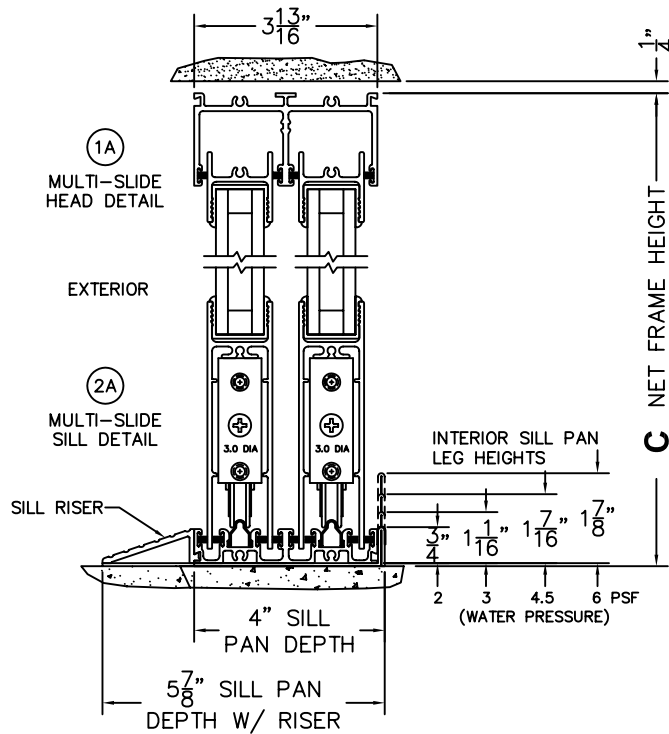

C(NET FRAME HEIGHT)

SILL PAN HEIGHT(INTERIOR LEG)
(3/4", 1-1/16", 1-7/16" OR 1-7/8")

NOTES:

FLEETWOOD
WINDOWS & DOORS
FleetwoodUSA.com

NORWOOD 3070EX M/S
82° CUSTOM CONFIGURATION
NO SCREENS

ORDER NO.:

ITEM NO.:

SCALE: 1/4