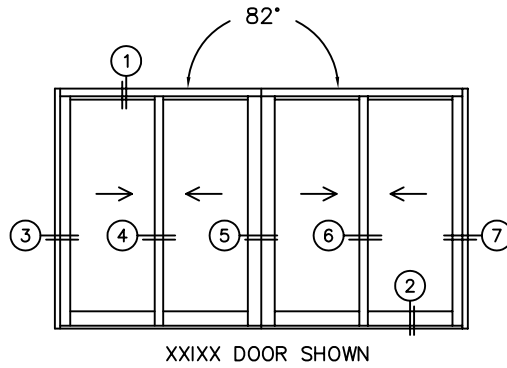

FLEETWOOD
WINDOWS & DOORS
FleetwoodUSA.com

NORWOOD 3070EX M/S
82° CUSTOM CONFIGURATION
NO SCREENS

ORDER NO.:

ITEM NO.:

SCALE: 1/4

REQUIRED DEALER INFO.

A(NET FRAME WIDTH)

B(NET FRAME WIDTH)

C(NET FRAME HEIGHT)

SILL PAN HEIGHT(INTERIOR LEG)
(3/4", 1-1/16", 1-7/16" OR 1-7/8")

NOTES:

FLEETWOOD
WINDOWS & DOORS
FleetwoodUSA.com

NORWOOD 3070EX M/S
82° CUSTOM CONFIGURATION
NO SCREENS

ORDER NO.:

ITEM NO.:

SCALE: 1/4