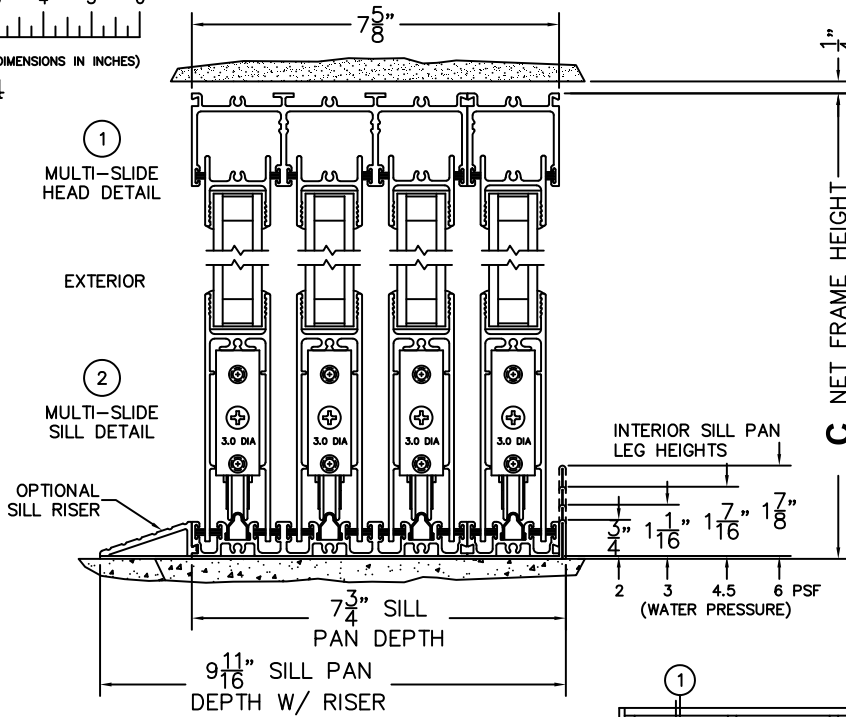

CALCULATED VALUES (FLEETWOOD SUPPLIED)

D (POCKET WIDTH)	
E (NET FRAME WIDTH)	

NOTES:

(USE RULER TO SCALE DIMENSIONS IN INCHES)

SCALE: 1/4

XXXXIXP DOOR SHOWN

FLEETWOOD
WINDOWS & DOORS
FleetwoodUSA.com

NORWOOD 3070EX M/S
78°XXXXXP STANDARD CONFIG.
NO SCREENS

ORDER NO.:

ITEM NO.:

(USE RULER TO SCALE DIMENSIONS IN INCHES)

SCALE: 1/4

*CAUTION: WHEN CONSTRUCTING POCKET NOTE THAT DAYLIGHT WIDTH DOES NOT INCLUDE 1" SET BACK FOR POST INTERLOCKER.