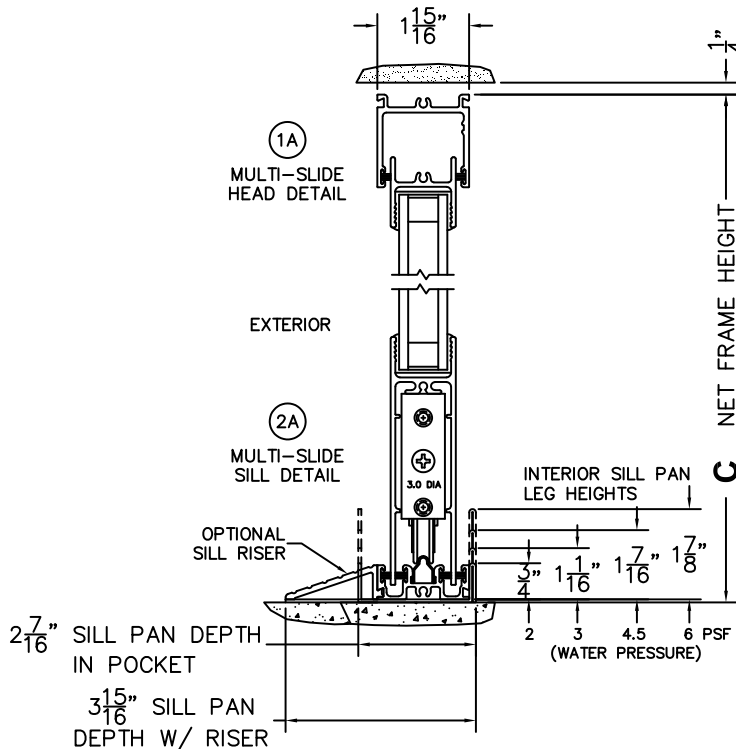

CALCULATED VALUES (FLEETWOOD SUPPLIED)

D (POCKET WIDTH)	
E (NET FRAME WIDTH)	

NOTES:

(USE RULER TO SCALE DIMENSIONS IN INCHES)

SCALE: 1/4

XXXXIXP DOOR SHOWN

FLEETWOOD
WINDOWS & DOORS
FleetwoodUSA.com

NORWOOD 3070EX M/S
78°XXXXXP STANDARD CONFIG.
NO SCREENS

ORDER NO.:

ITEM NO.:

(USE RULER TO SCALE DIMENSIONS IN INCHES)

SCALE: 1/4

*CAUTION: WHEN CONSTRUCTING POCKET NOTE THAT DAYLIGHT WIDTH DOES NOT INCLUDE 1" SET BACK FOR POST INTERLOCKER.