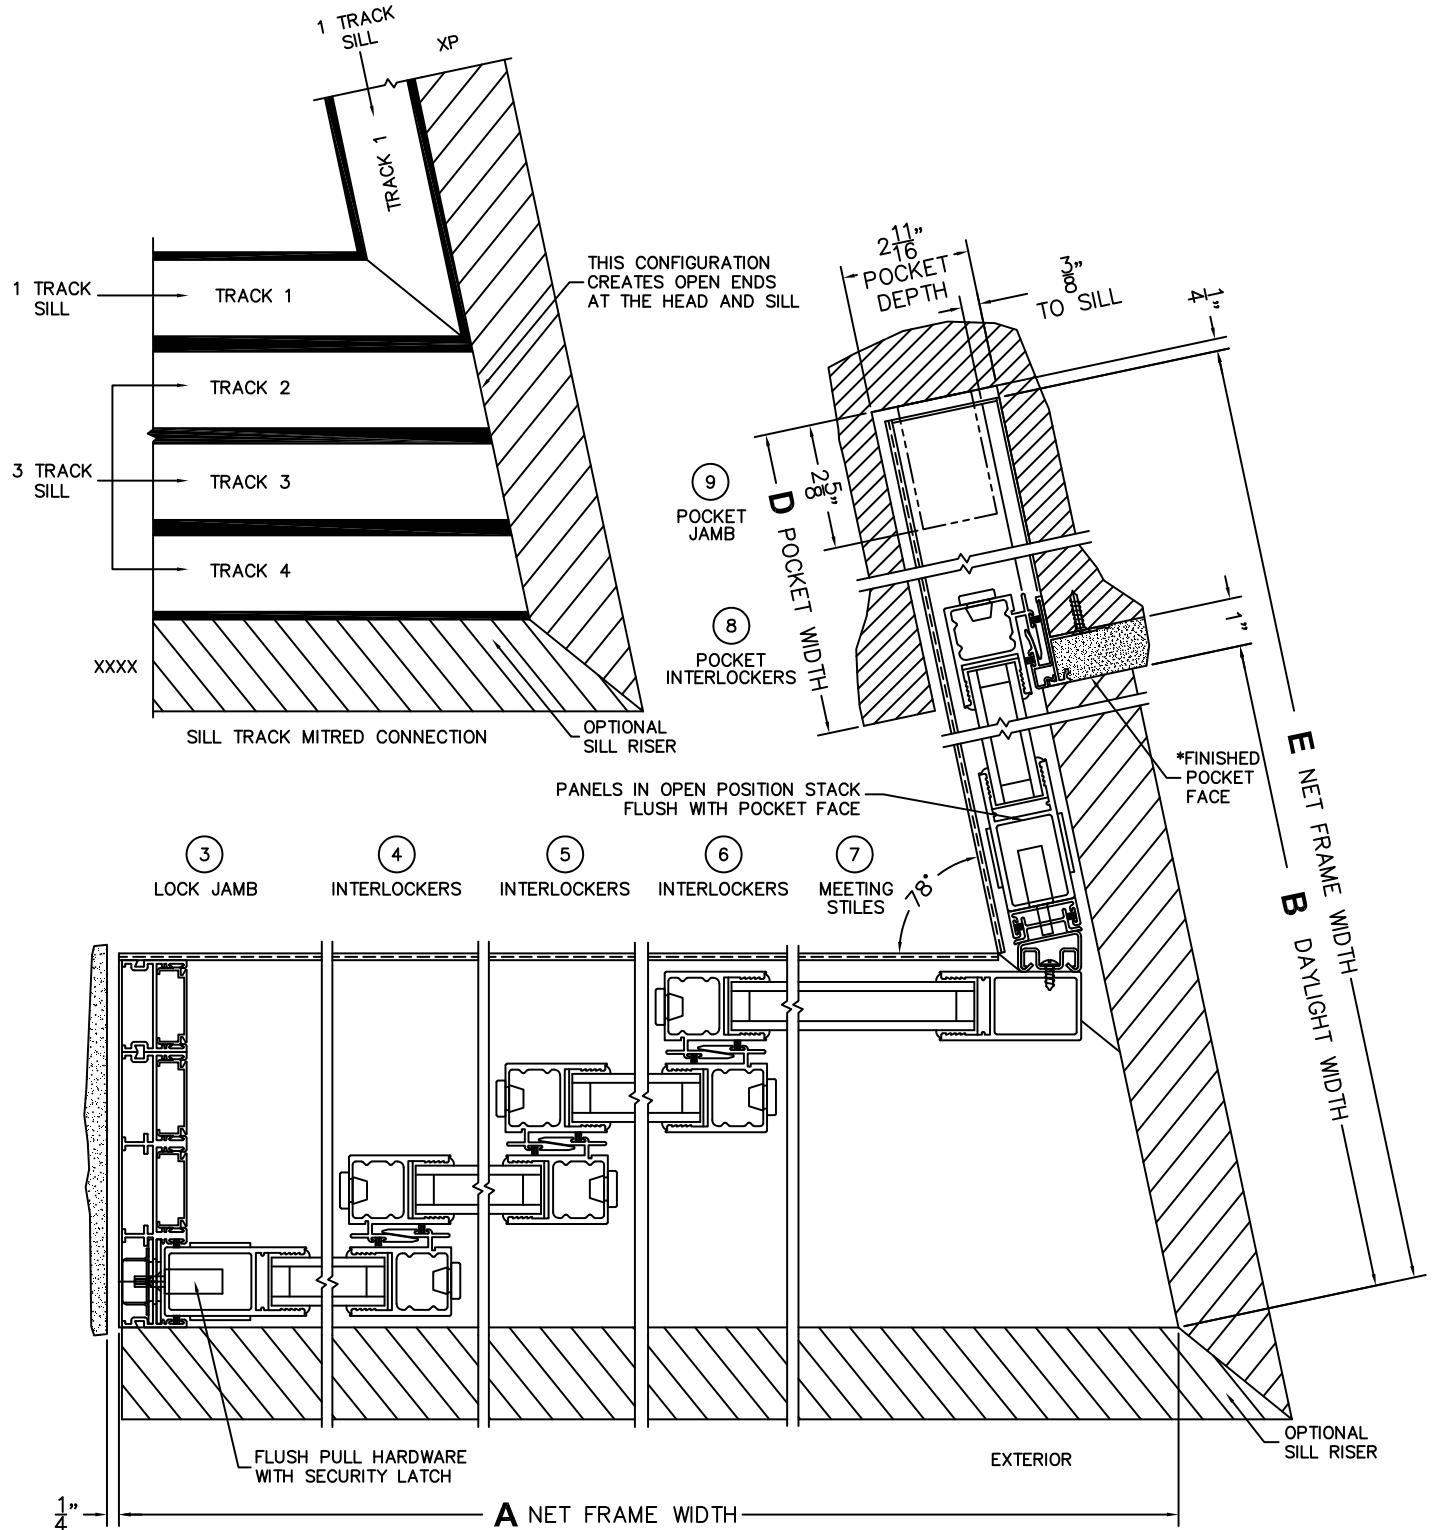

FLEETWOOD
WINDOWS & DOORS
FleetwoodUSA.com

NORWOOD 3070EX M/S
78°XXXXIXP STANDARD CONFIG.
NO SCREENS

ORDER NO.:

ITEM NO.:

REQUIRED DEALER INFO.

A (NET FRAME WIDTH)	
B (DAYLIGHT WIDTH)	
C (NET FRAME HEIGHT)	
SILL PAN HEIGHT(INTERIOR LEG)	(3/4", 1-1/16", 1-7/16" OR 1-7/8")

CALCULATED VALUES (FLEETWOOD SUPPLIED)

D (POCKET WIDTH)	
E (NET FRAME WIDTH)	

NOTES:

(USE RULER TO SCALE DIMENSIONS IN INCHES)

SCALE: 1/4

XXXXIXP DOOR SHOWN

FLEETWOOD
WINDOWS & DOORS
FleetwoodUSA.com

NORWOOD 3070EX M/S
78°XXXXXP STANDARD CONFIG.
NO SCREENS

ORDER NO.:

ITEM NO.:

(USE RULER TO SCALE DIMENSIONS IN INCHES)

SCALE: 1/4

*CAUTION: WHEN CONSTRUCTING POCKET NOTE THAT DAYLIGHT WIDTH DOES NOT INCLUDE 1" SET BACK FOR POST INTERLOCKER.