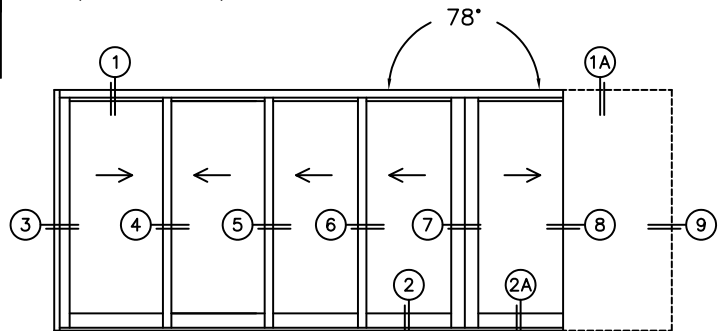

CALCULATED VALUES (FLEETWOOD SUPPLIED)

D (POCKET WIDTH)	
E (NET FRAME WIDTH)	

NOTES:

(USE RULER TO SCALE DIMENSIONS IN INCHES)

SCALE: 1/4

XXXXIXP DOOR SHOWN

FLEETWOOD
WINDOWS & DOORS
FleetwoodUSA.com

NORWOOD 3070EX M/S
78°XXXXXP STANDARD CONFIG.
NO SCREENS

ORDER NO.:

ITEM NO.:

(USE RULER TO SCALE DIMENSIONS IN INCHES)

SCALE: 1/4

*CAUTION: WHEN CONSTRUCTING POCKET NOTE THAT DAYLIGHT WIDTH DOES NOT INCLUDE 1" SET BACK FOR POST INTERLOCKER.