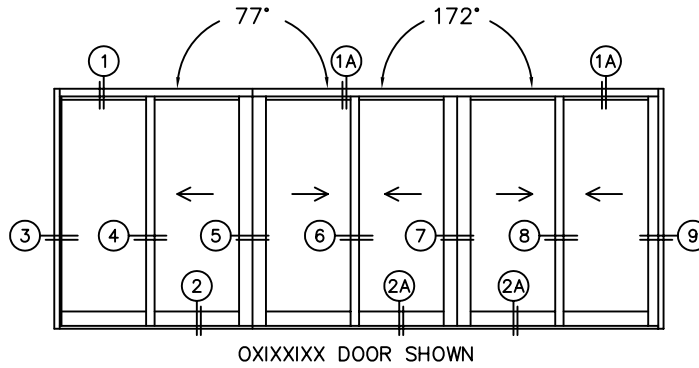

FLEETWOOD
WINDOWS & DOORS
FleetwoodUSA.com

NORWOOD 3070EX M/S
77°_172°U CUSTOM CONFIGURATION
NO SCREENS

ORDER NO.:

ITEM NO.:

SCALE: 1/4

REQUIRED DEALER INFO.

A (NET FRAME WIDTH)	
B (NET FRAME WIDTH)	
C (NET FRAME WIDTH)	
D (NET FRAME HEIGHT)	
SILL PAN HEIGHT (INTERIOR LEG) (3/4", 1-1/16", 1-7/16" OR 1-7/8")	

NOTES:

FLEETWOOD
WINDOWS & DOORS
FleetwoodUSA.com

NORWOOD 3070EX M/S
77° - 172° U CUSTOM CONFIGURATION
NO SCREENS

ORDER NO.:
ITEM NO.:

SCALE: 1/4