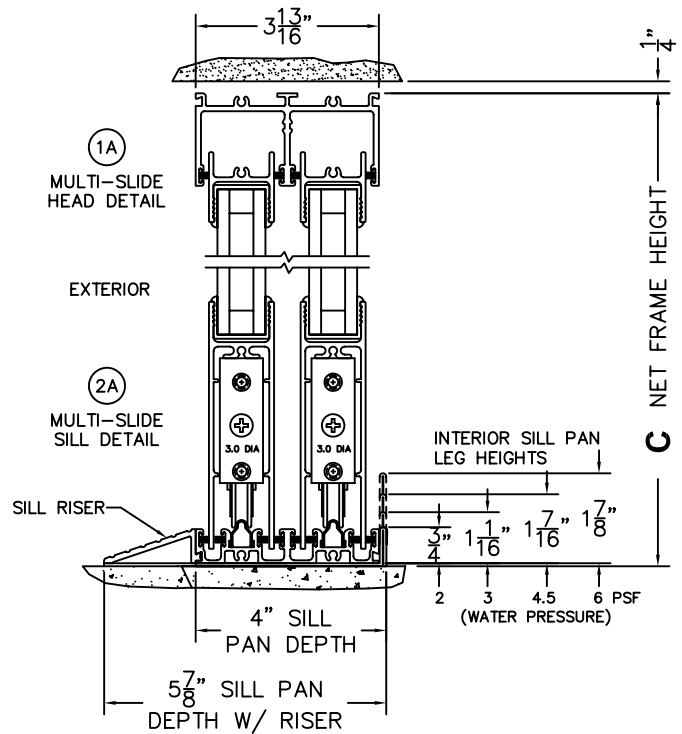

FLEETWOOD
WINDOWS & DOORS
FleetwoodUSA.com

NORWOOD 3070EX M/S
77°_172°U CUSTOM CONFIGURATION
NO SCREENS

ORDER NO.:

ITEM NO.:

SCALE: 1/4

REQUIRED DEALER INFO.

A (NET FRAME WIDTH)	
B (NET FRAME WIDTH)	
C (NET FRAME WIDTH)	
D (NET FRAME HEIGHT)	
SILL PAN HEIGHT (INTERIOR LEG) (3/4", 1-1/16", 1-7/16" OR 1-7/8")	

NOTES: