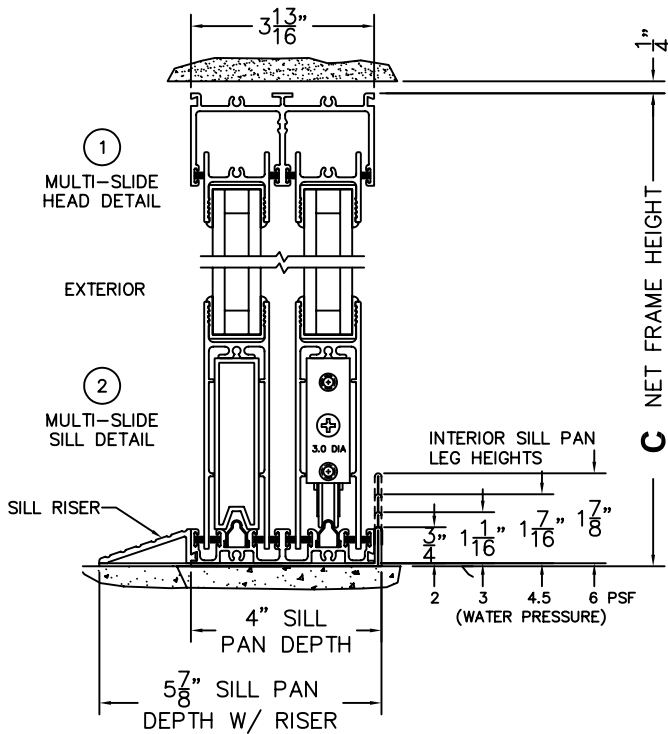

FLEETWOOD
WINDOWS & DOORS
FleetwoodUSA.com

NORWOOD 3070EX M/S
77°_172°U CUSTOM CONFIGURATION
NO SCREENS

ORDER NO.:

ITEM NO.:

SCALE: 1/4

REQUIRED DEALER INFO.

A (NET FRAME WIDTH)	
B (NET FRAME WIDTH)	
C (NET FRAME WIDTH)	
D (NET FRAME HEIGHT)	
SILL PAN HEIGHT (INTERIOR LEG) (3/4", 1-1/16", 1-7/16" OR 1-7/8")	

NOTES:

FLEETWOOD
WINDOWS & DOORS
FleetwoodUSA.com

NORWOOD 3070EX M/S
77° - 172° U CUSTOM CONFIGURATION
NO SCREENS

ORDER NO.:
ITEM NO.:

SCALE: 1/4